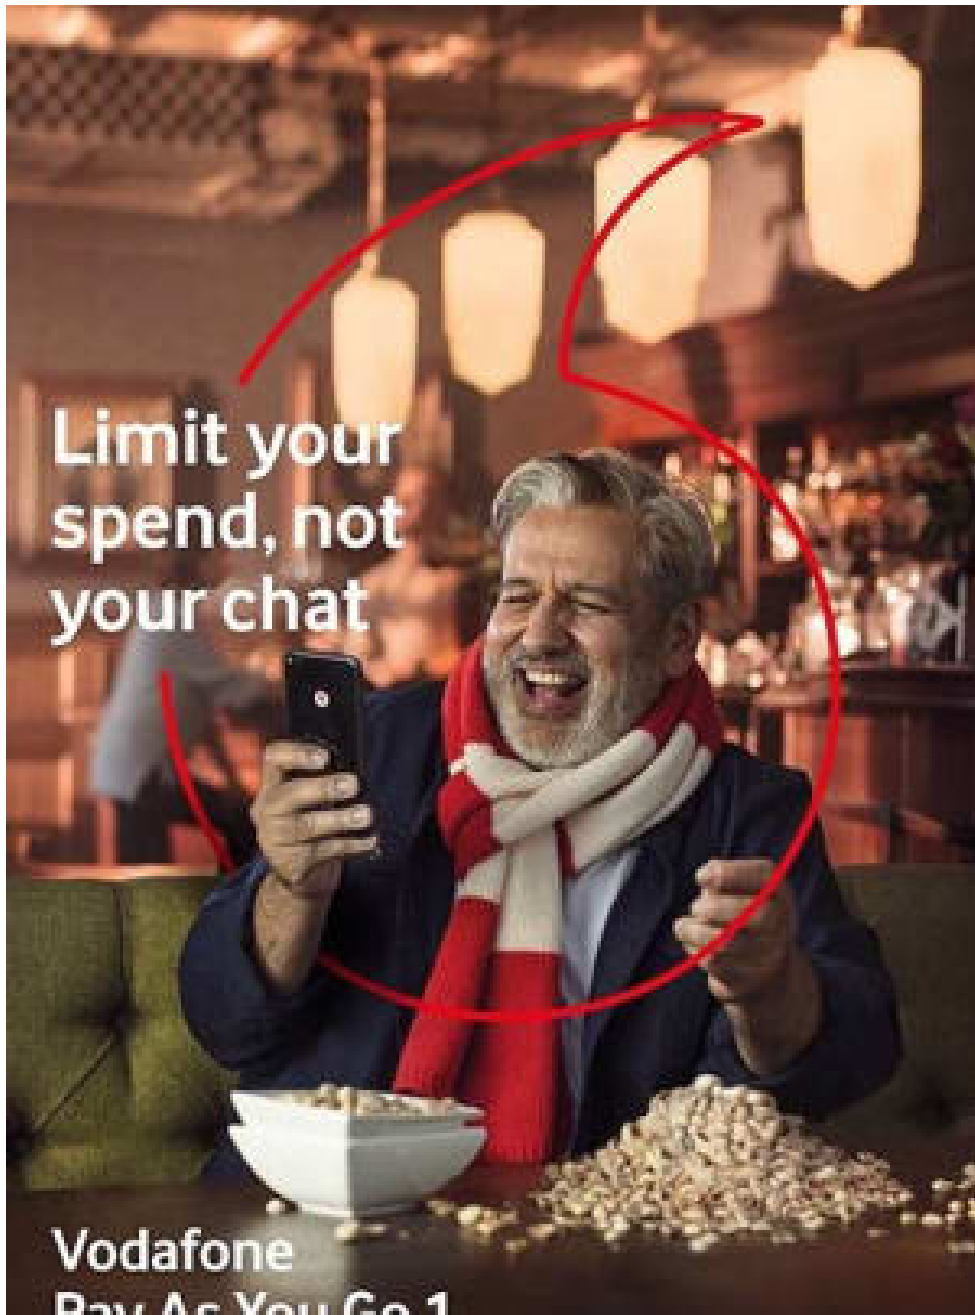

020 7482 1555

www.carolhayesmanagement.co.uk

ROBERTO GILBERTO

UNITE IN TIRO19

Natalie Hullett
Stylists | Womens
Advertising

CAROL HAYES
MANAGEMENT
CREATIVE ARTIST & STYLE MANAGEMENT

020 7482 1555
www.carolhayesmanagement.co.uk