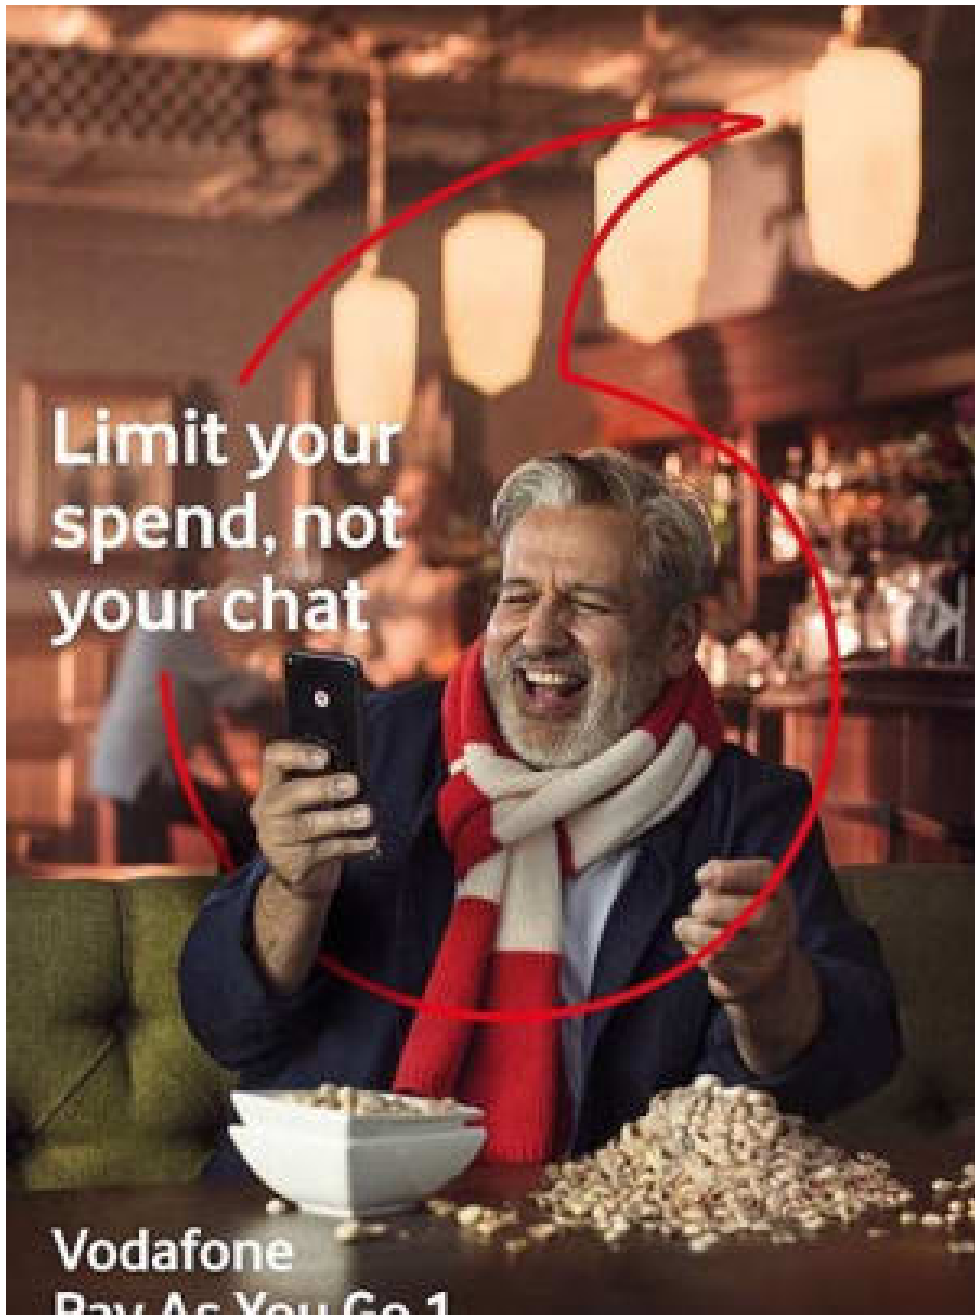

ROBERTO GILBERTO

UNITE IN TIRO19

**Natalie Hullett**  
Stylists | Womens  
Advertising

**CAROL HAYES**  
**MANAGEMENT**  
CREATIVE ARTIST & STYLE MANAGEMENT

020 7482 1555  
[www.carolhayesmanagement.co.uk](http://www.carolhayesmanagement.co.uk)