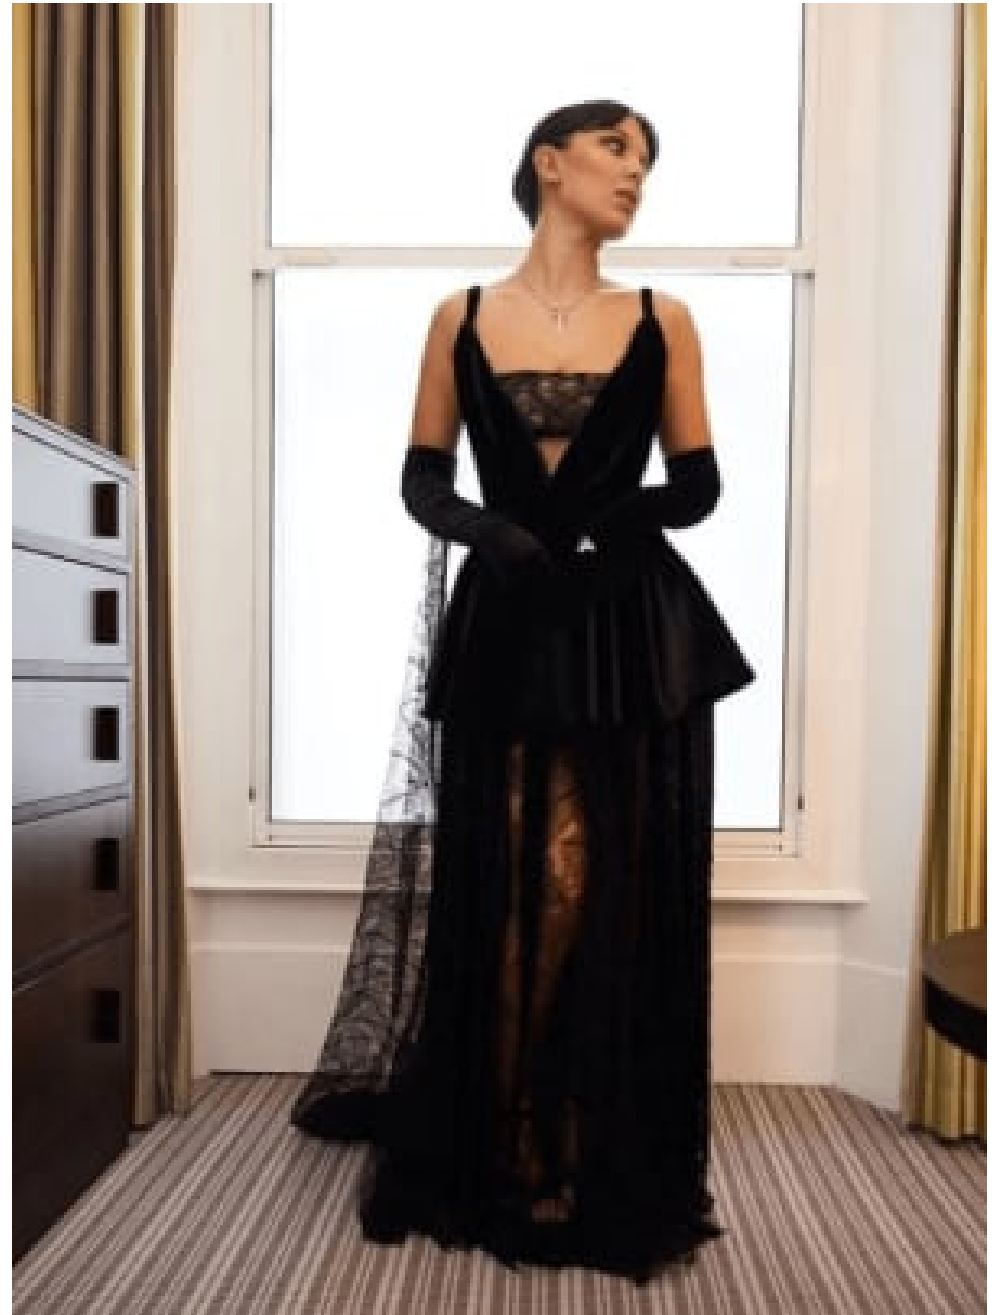

CAROL HAYES
MANAGEMENT
CREATIVE ARTIST & STYLE MANAGEMENT

020 7482 1555

www.carolhayesmanagement.co.uk