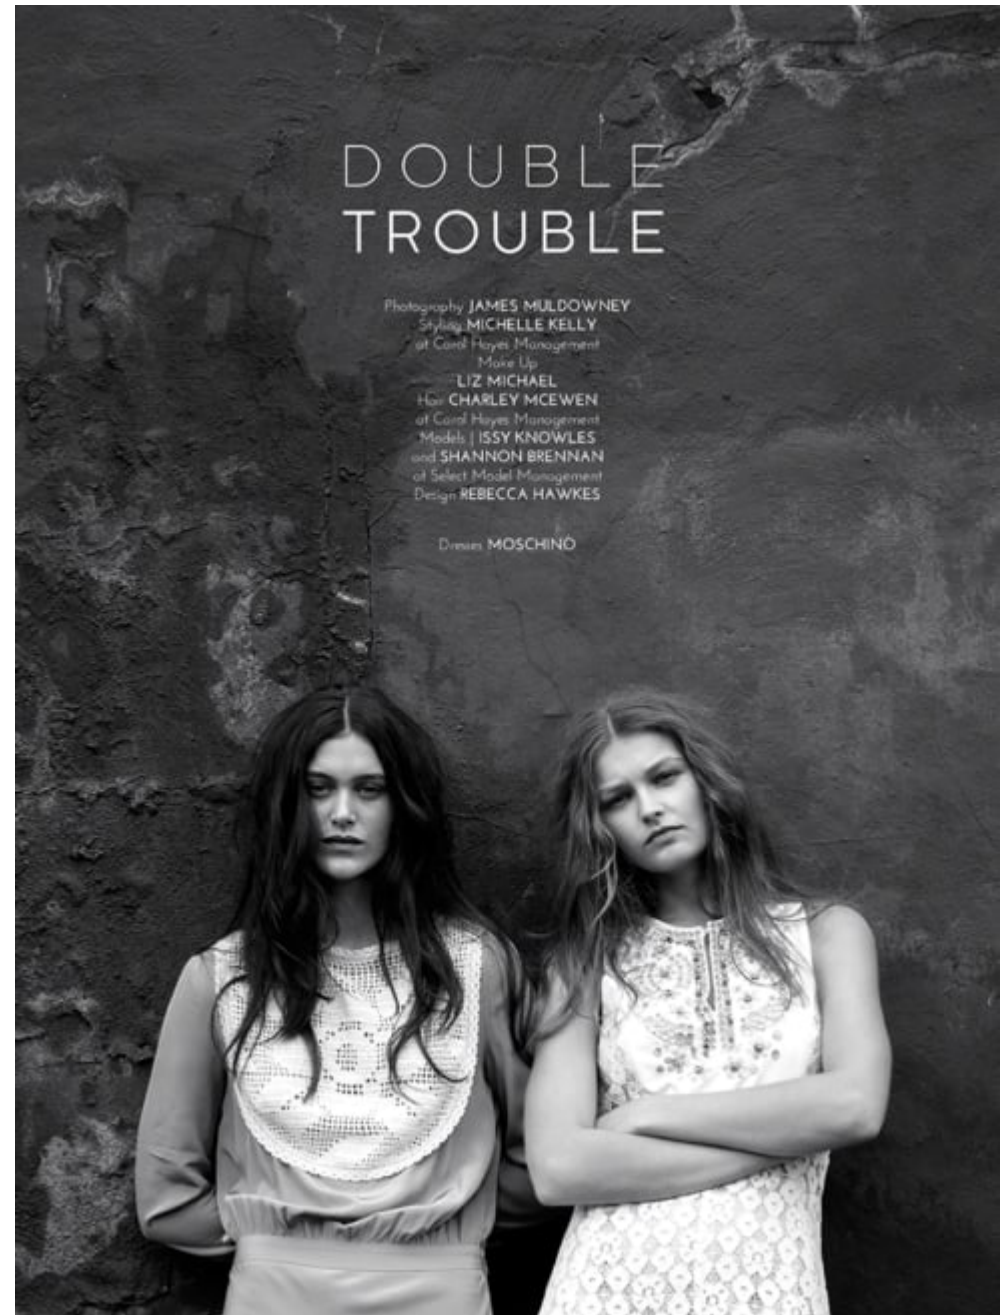

# Michelle Kelly

Stylists | Womens | Mens

Editorial

**Michelle Kelly**  
Stylists | Womens | Mens  
Editorial

**CAROL HAYES**  
**MANAGEMENT**  
CREATIVE ARTIST & STYLE MANAGEMENT

020 7482 1555

[www.carolhayesmanagement.co.uk](http://www.carolhayesmanagement.co.uk)