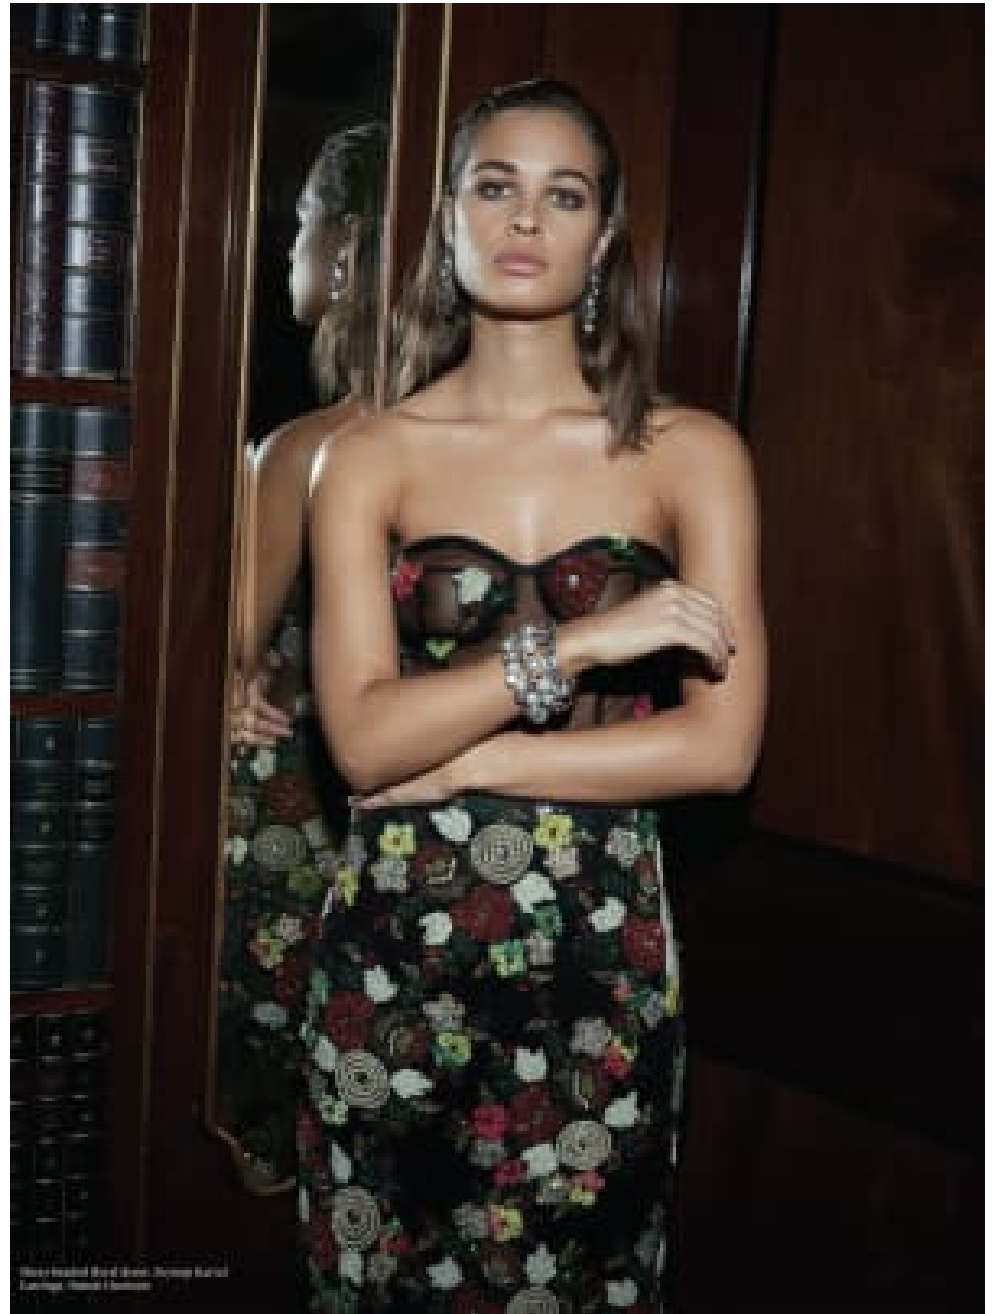

CAROLHAYES
MANAGEMENT
CREATIVE ARTIST & STYLE MANAGEMENT

020 7482 1555

www.carolhayesmanagement.co.uk