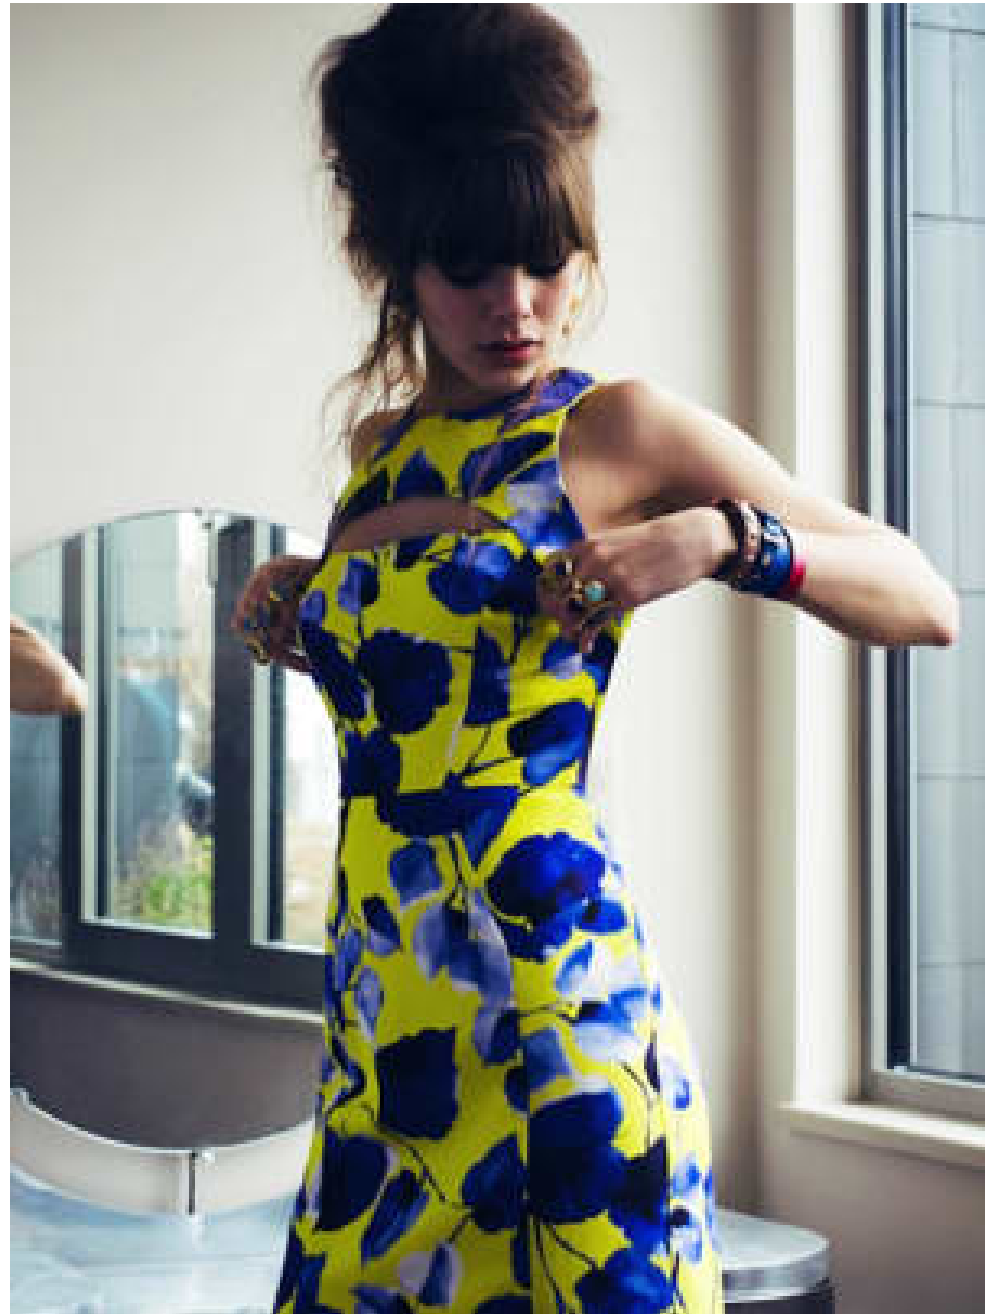

Michelle Kelly
Stylists | Womens | Mens
Editorial

**CAROLHAYES
MANAGEMENT**
CREATIVE ARTIST & STYLE MANAGEMENT

020 7482 1555

www.carolhayesmanagement.co.uk