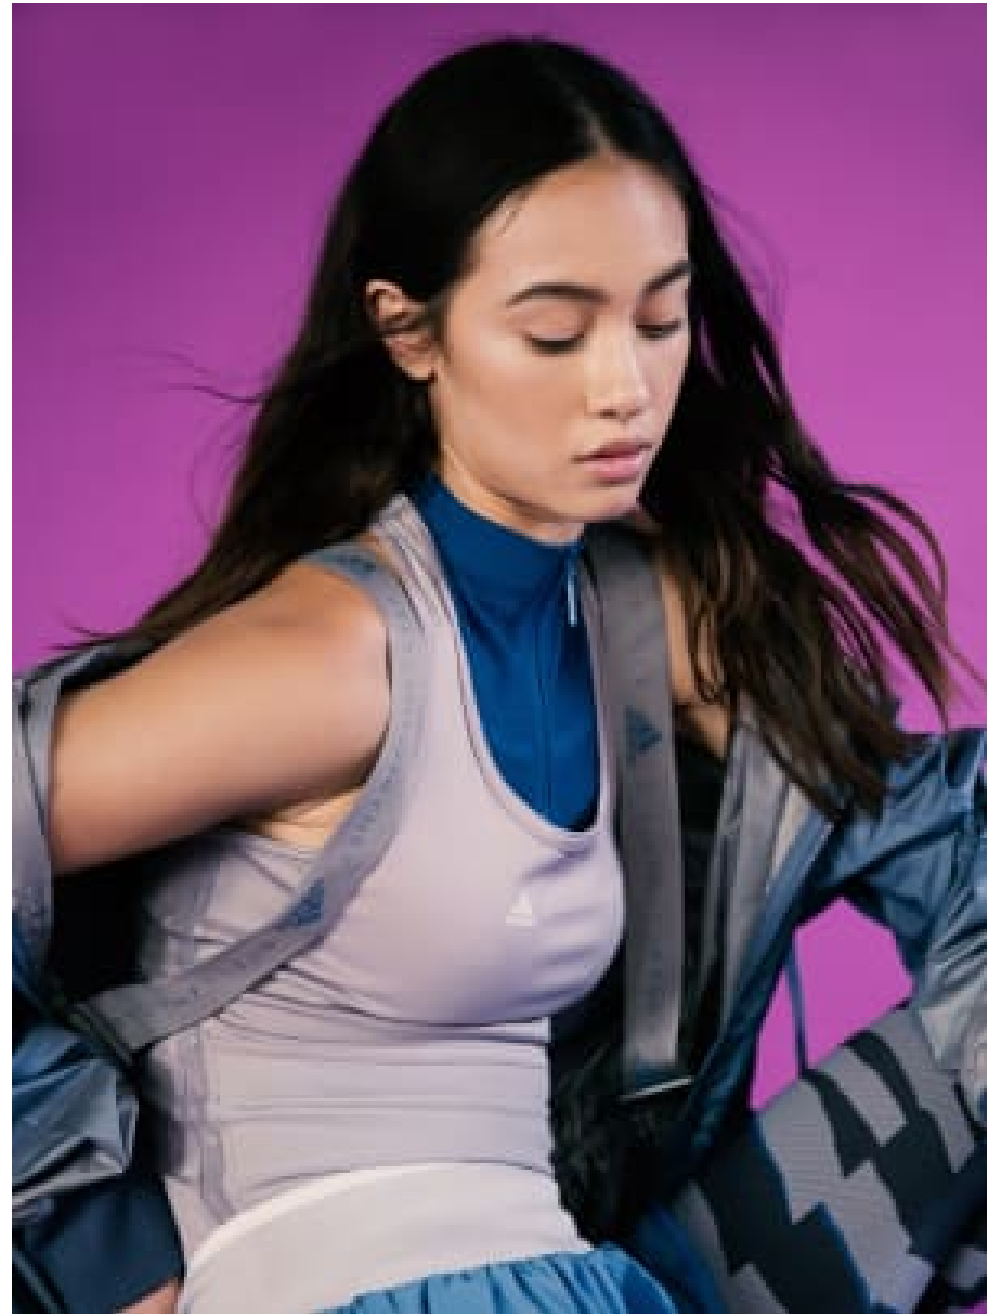

CAROL HAYES
MANAGEMENT
CREATIVE ARTIST & STYLE MANAGEMENT

020 7482 1555

www.carolhayesmanagement.co.uk