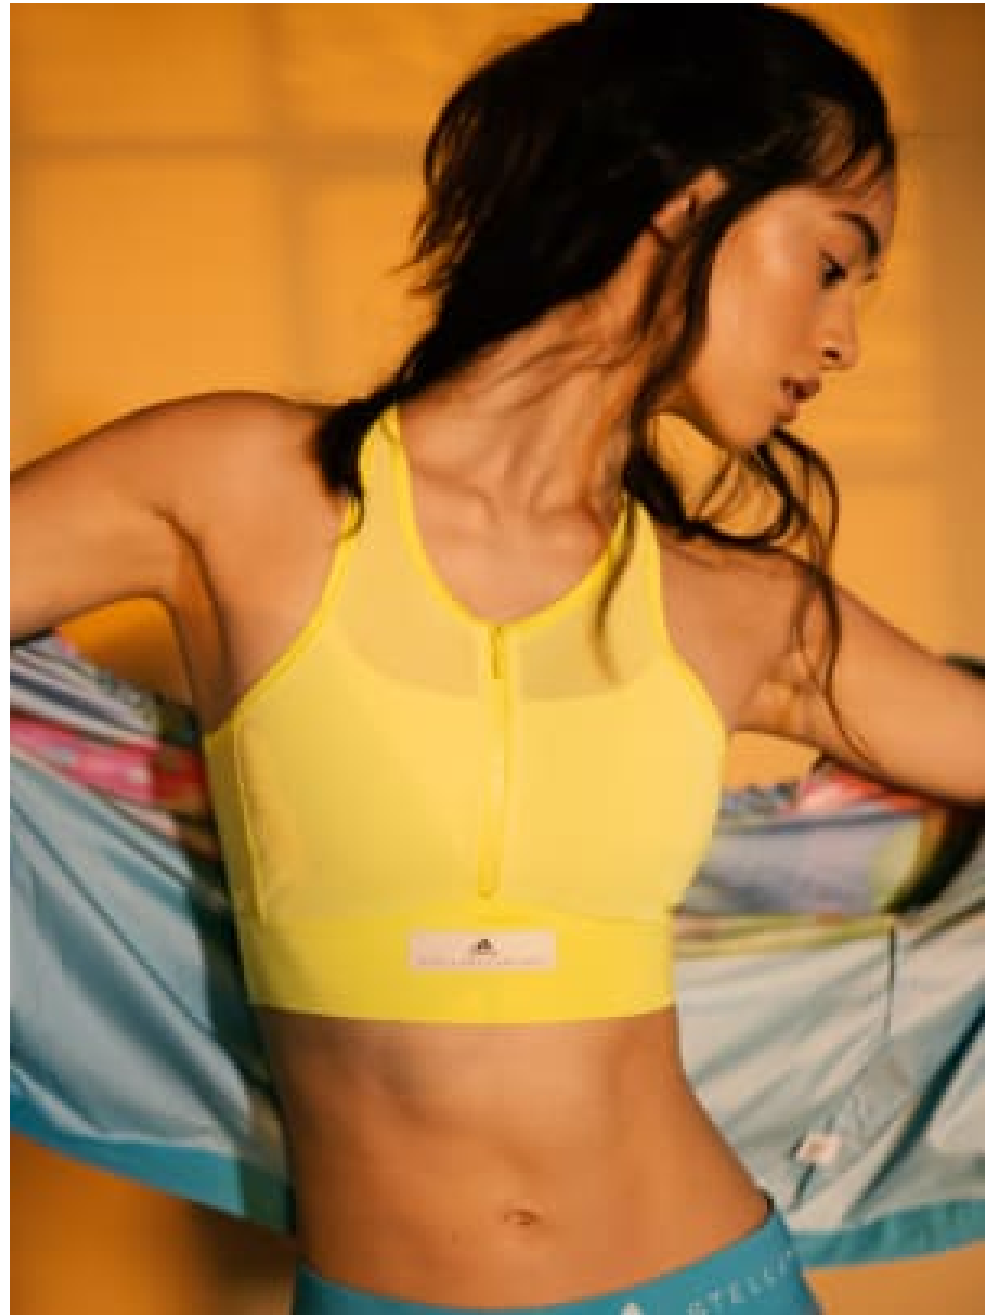

Michelle Kelly
Stylists | Womens | Mens
Advertising

CAROL HAYES
MANAGEMENT
CREATIVE ARTIST & STYLE MANAGEMENT

020 7482 1555

www.carolhayesmanagement.co.uk