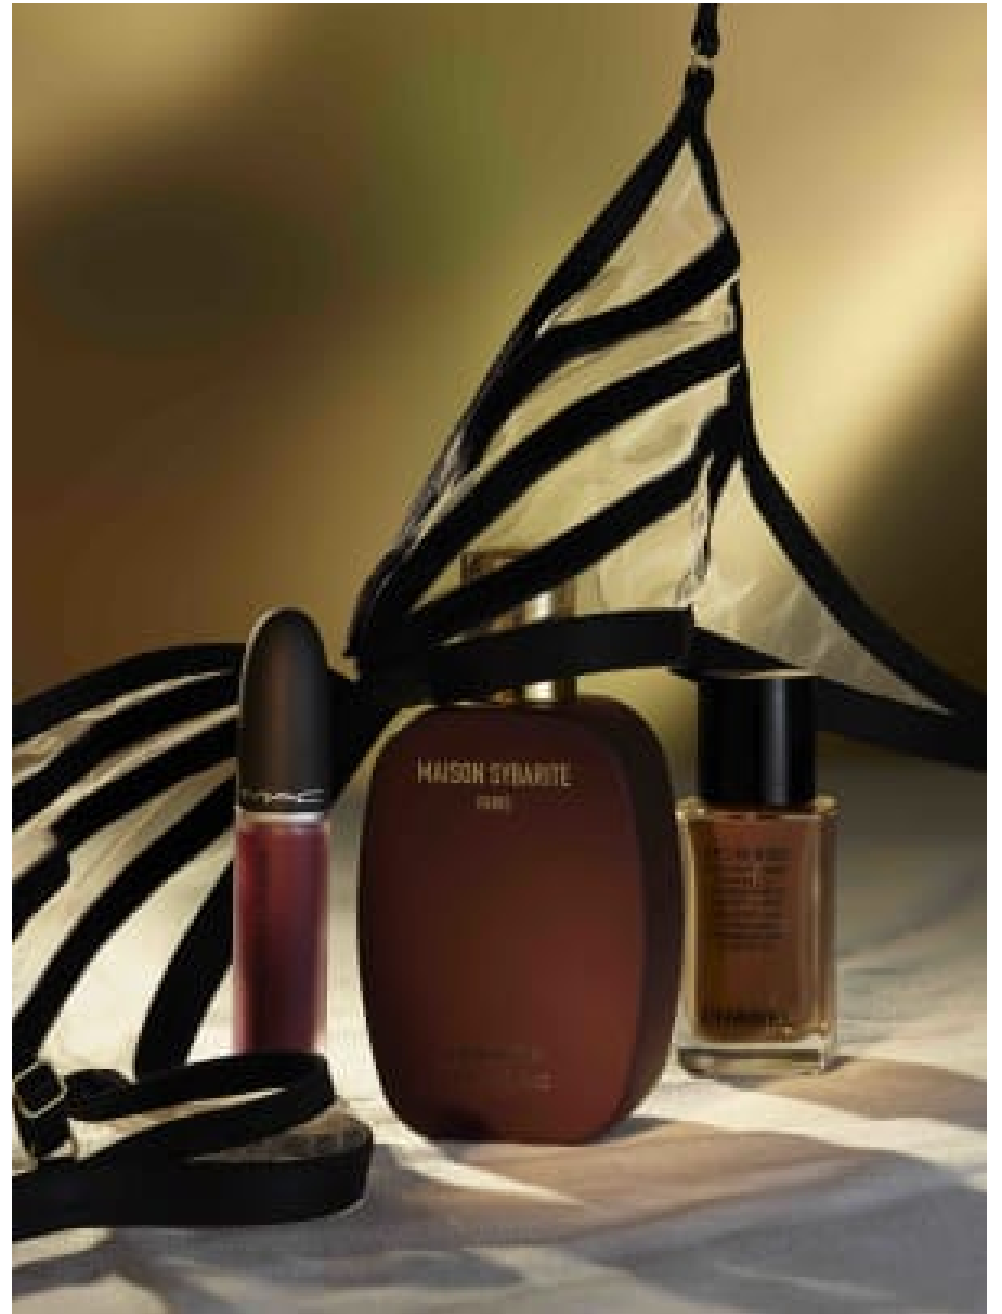

Maya Linhares-Marx
Still Life & Interior Stylists
Cosmetics/Fragrances

CAROLHAYES
MANAGEMENT
CREATIVE ARTIST & STYLE MANAGEMENT

020 7482 1555

www.carolhayesmanagement.co.uk

Maya Linhares-Marx
Still Life & Interior Stylists
Cosmetics/Fragrances