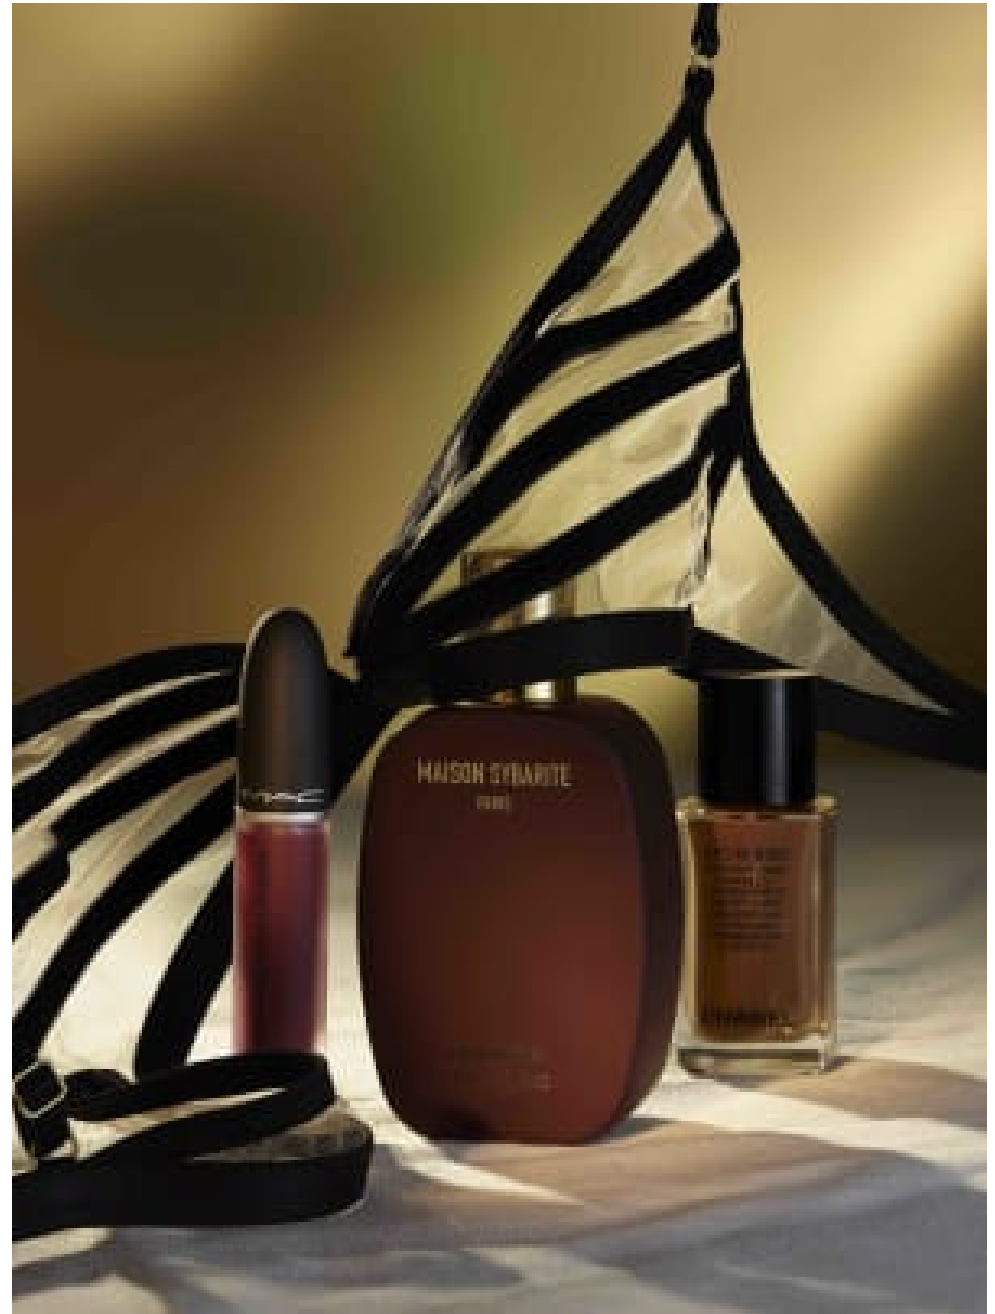

Maya Linhares-Marx
Still Life & Interior Stylists
Cosmetics/Fragrances

CAROLHAYES
MANAGEMENT
CREATIVE ARTIST & STYLE MANAGEMENT

020 7482 1555

www.carolhayesmanagement.co.uk

Maya Linhares-Marx
Still Life & Interior Stylists
Cosmetics/Fragrances