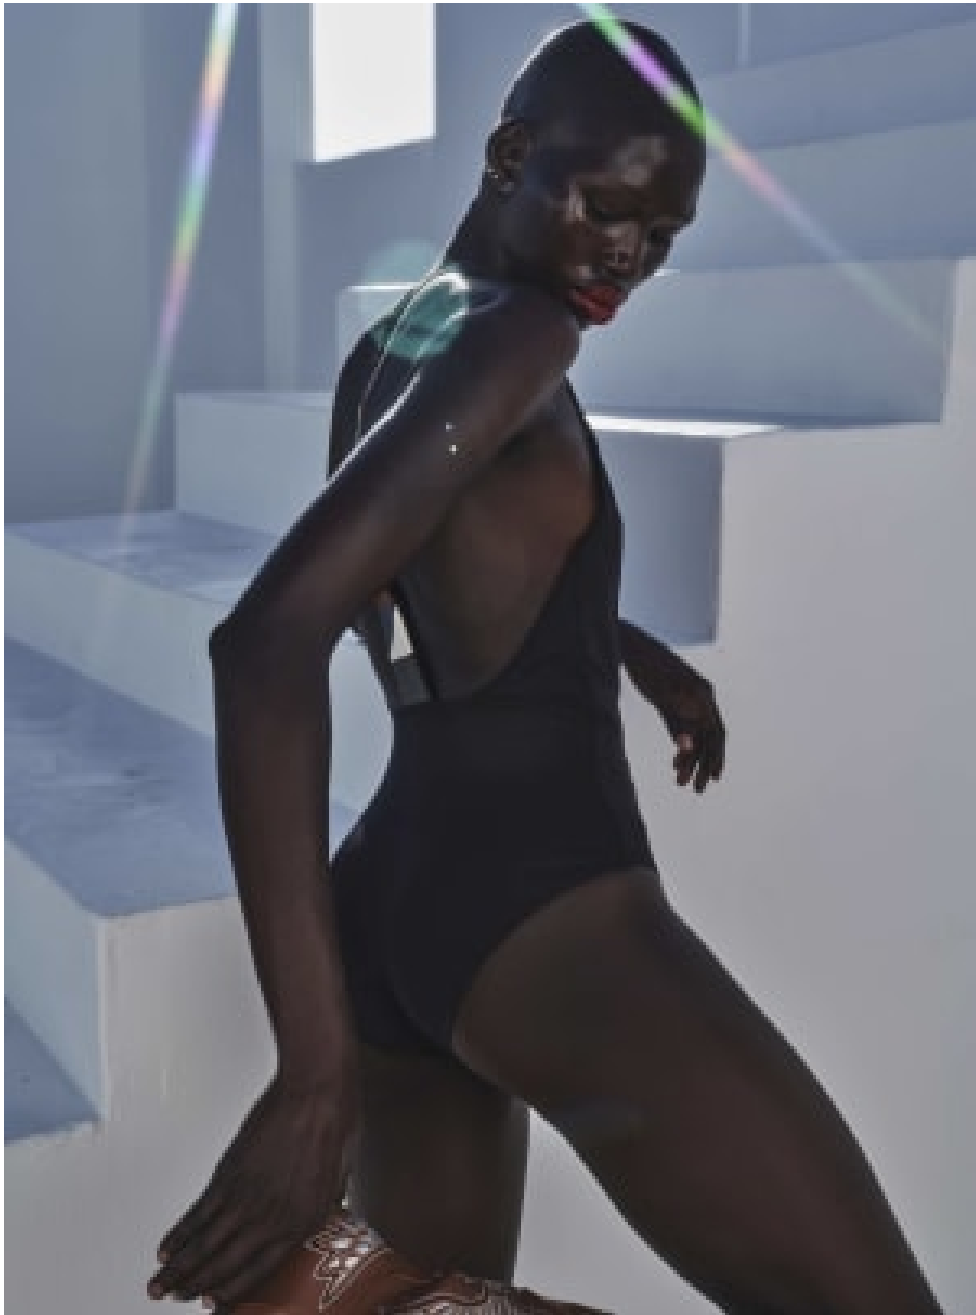

Marcella

Stylists | Womens | Mens
Womenwear

**CAROLHAYES
MANAGEMENT**
CREATIVE ARTIST & STYLE MANAGEMENT

020 7482 1555

www.carolhayesmanagement.co.uk