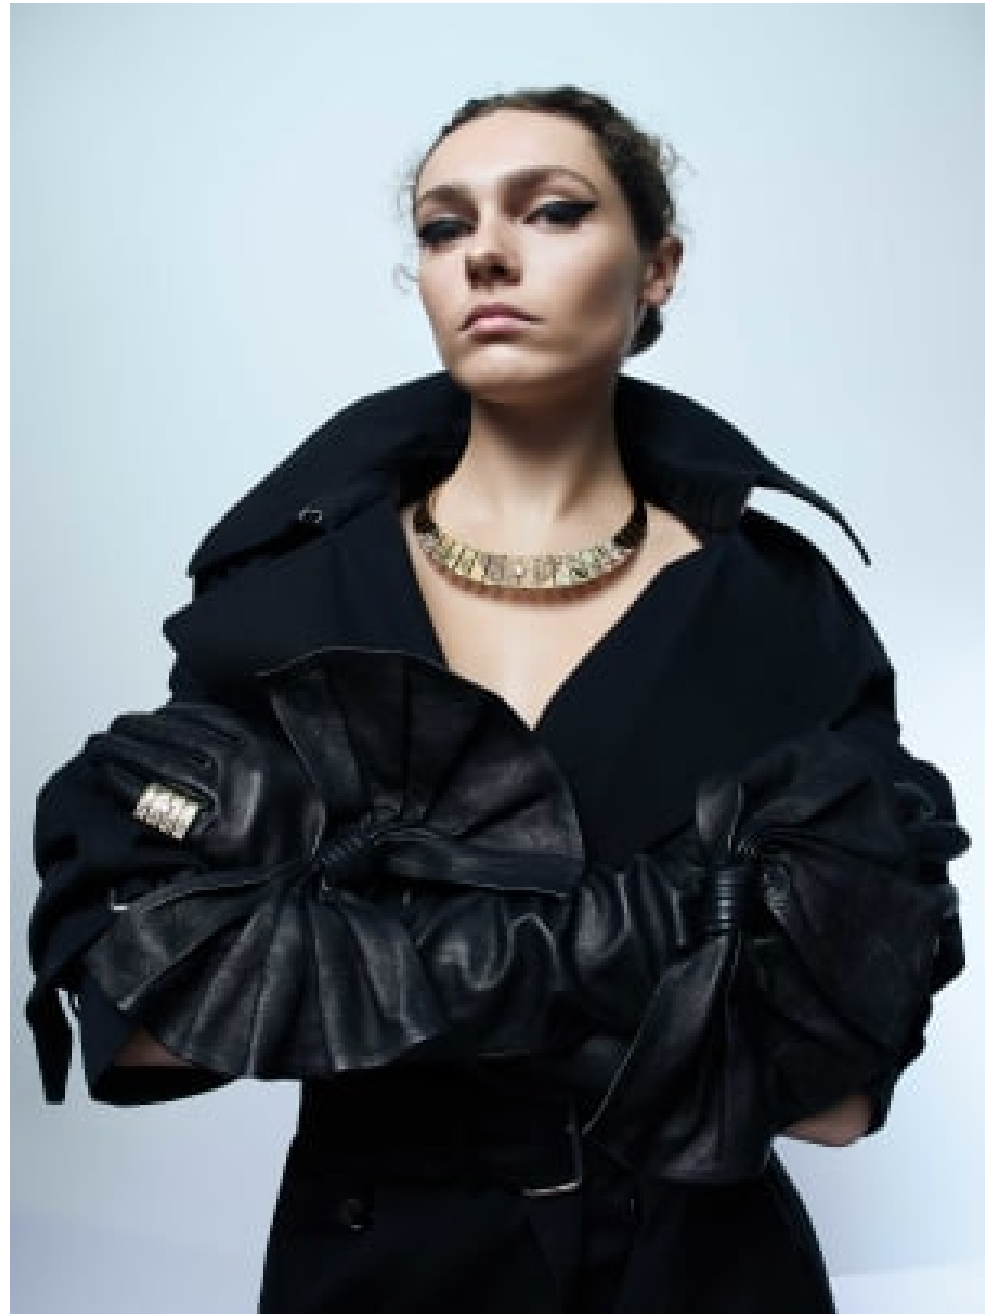

020 7482 1555

www.carolhayesmanagement.co.uk

Marcella

Stylists | Womens | Mens
Womenwear

CAROLHAYES
MANAGEMENT
CREATIVE ARTIST & STYLE MANAGEMENT

020 7482 1555

www.carolhayesmanagement.co.uk

Marcella