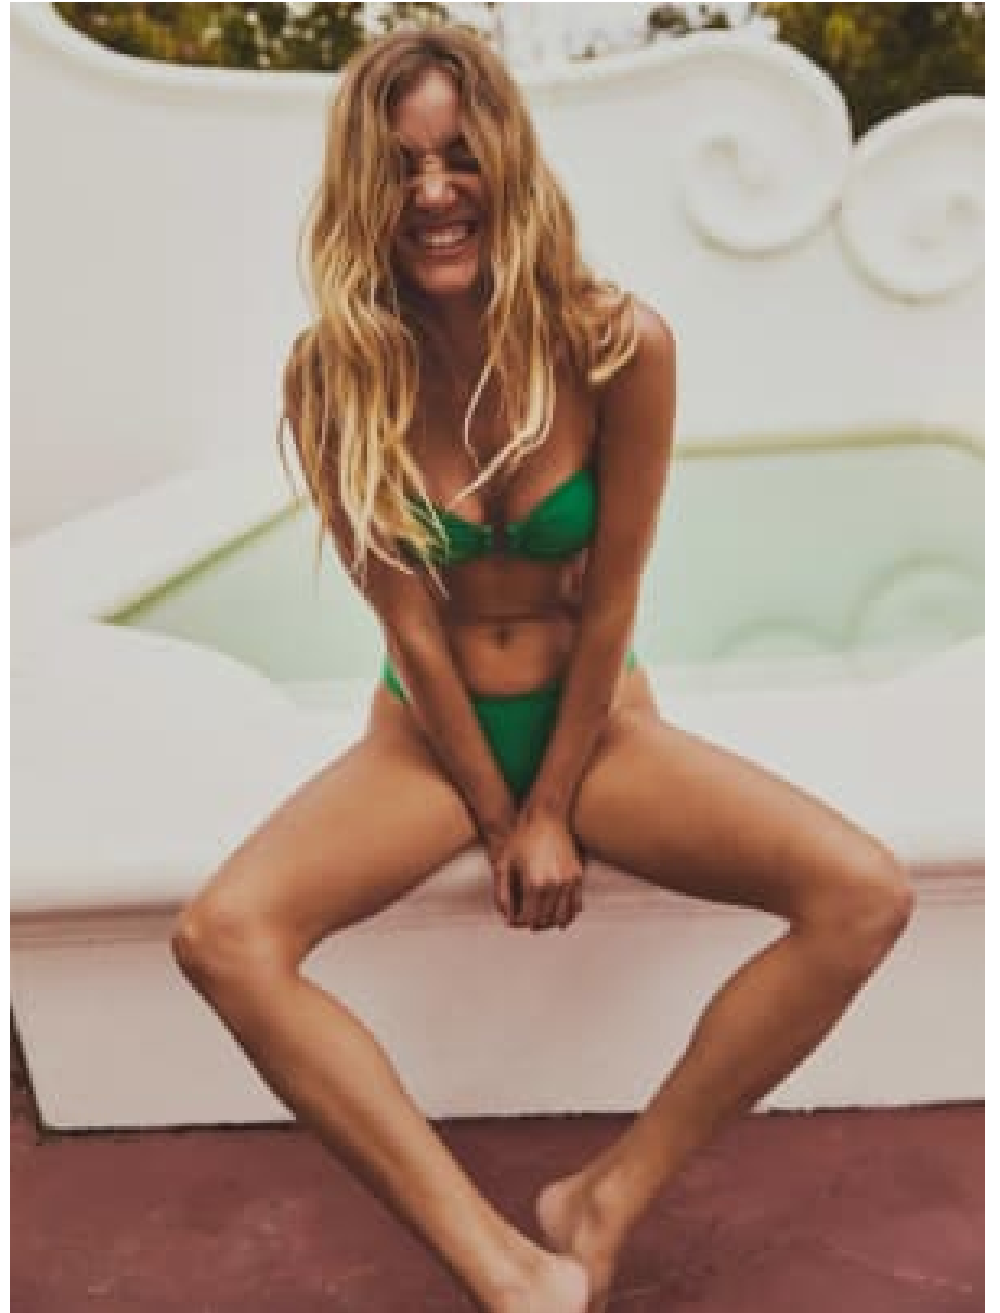

**CAROLHAYES
MANAGEMENT**
CREATIVE ARTIST & STYLE MANAGEMENT

020 7482 1555

www.carolhayesmanagement.co.uk