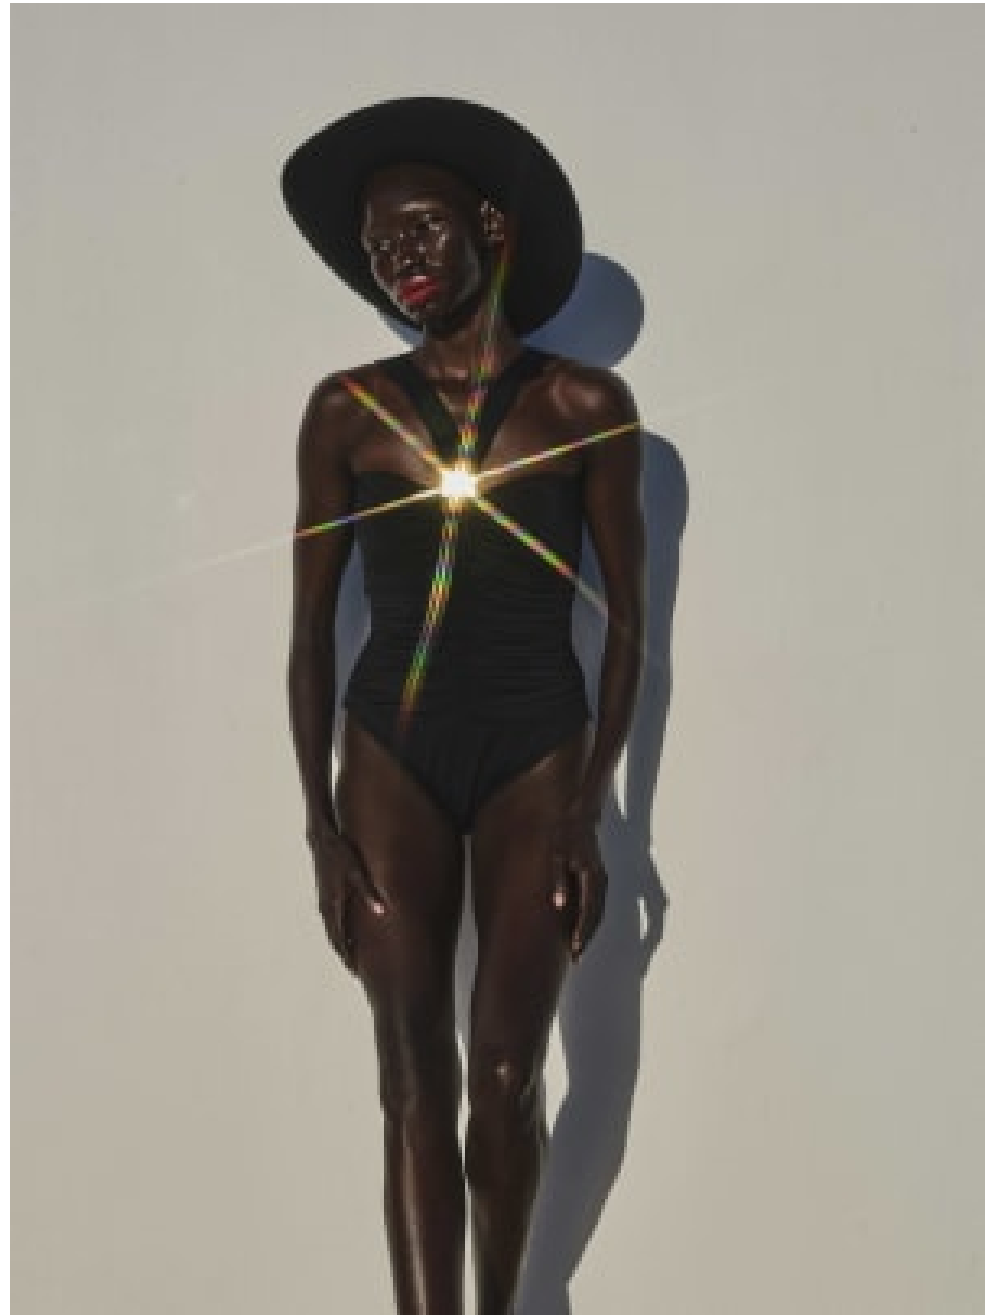

Marcella

Stylists | Womens | Mens
Womenwear

**CAROLHAYES
MANAGEMENT**
CREATIVE ARTIST & STYLE MANAGEMENT

020 7482 1555

www.carolhayesmanagement.co.uk