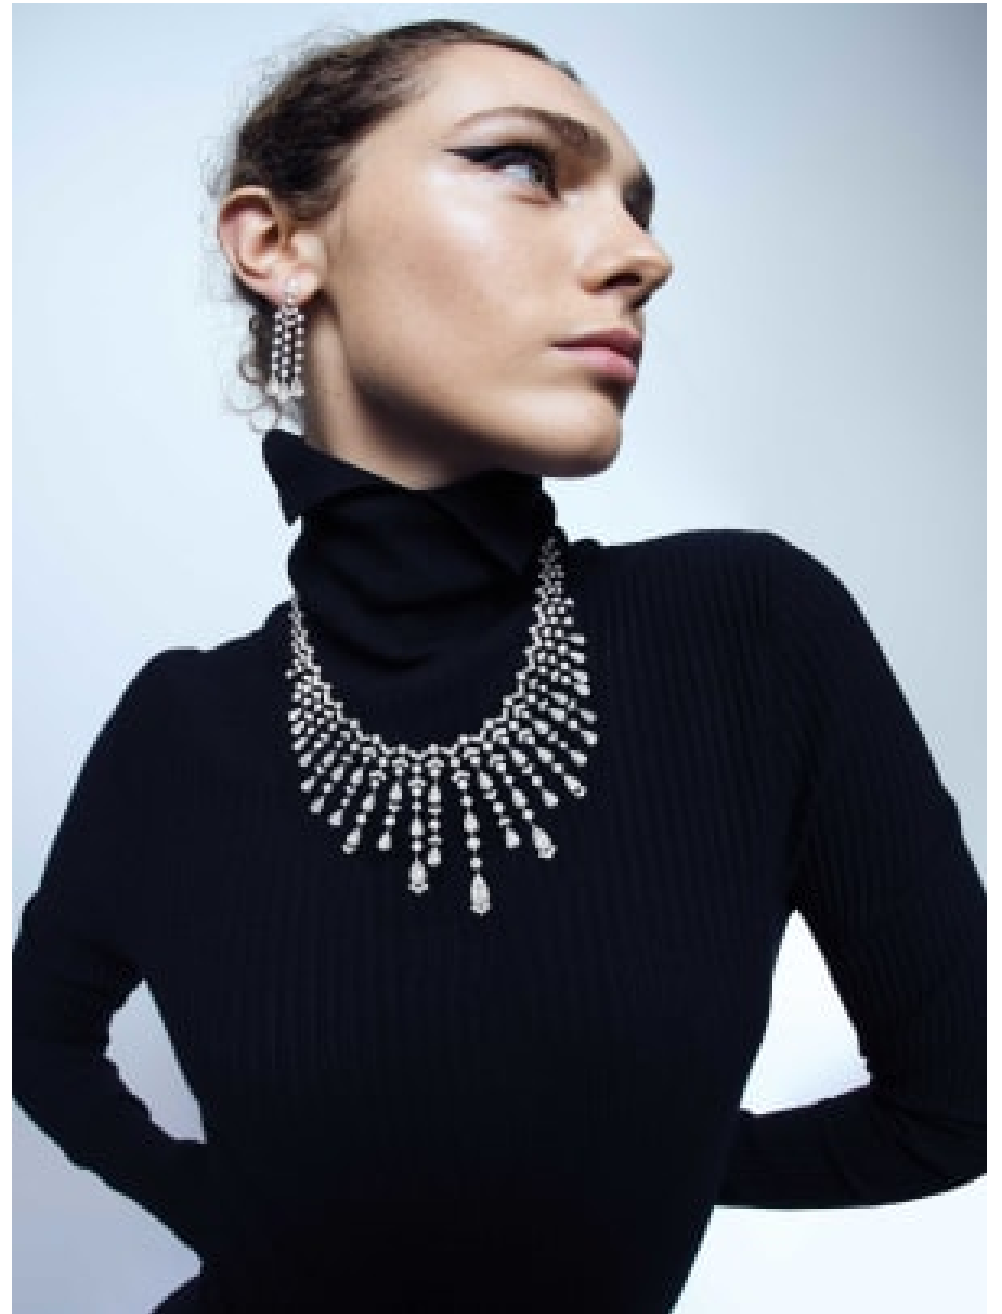

Marcella

Stylists | Womens | Mens
Womenwear

**CAROLHAYES
MANAGEMENT**
CREATIVE ARTIST & STYLE MANAGEMENT

020 7482 1555

www.carolhayesmanagement.co.uk