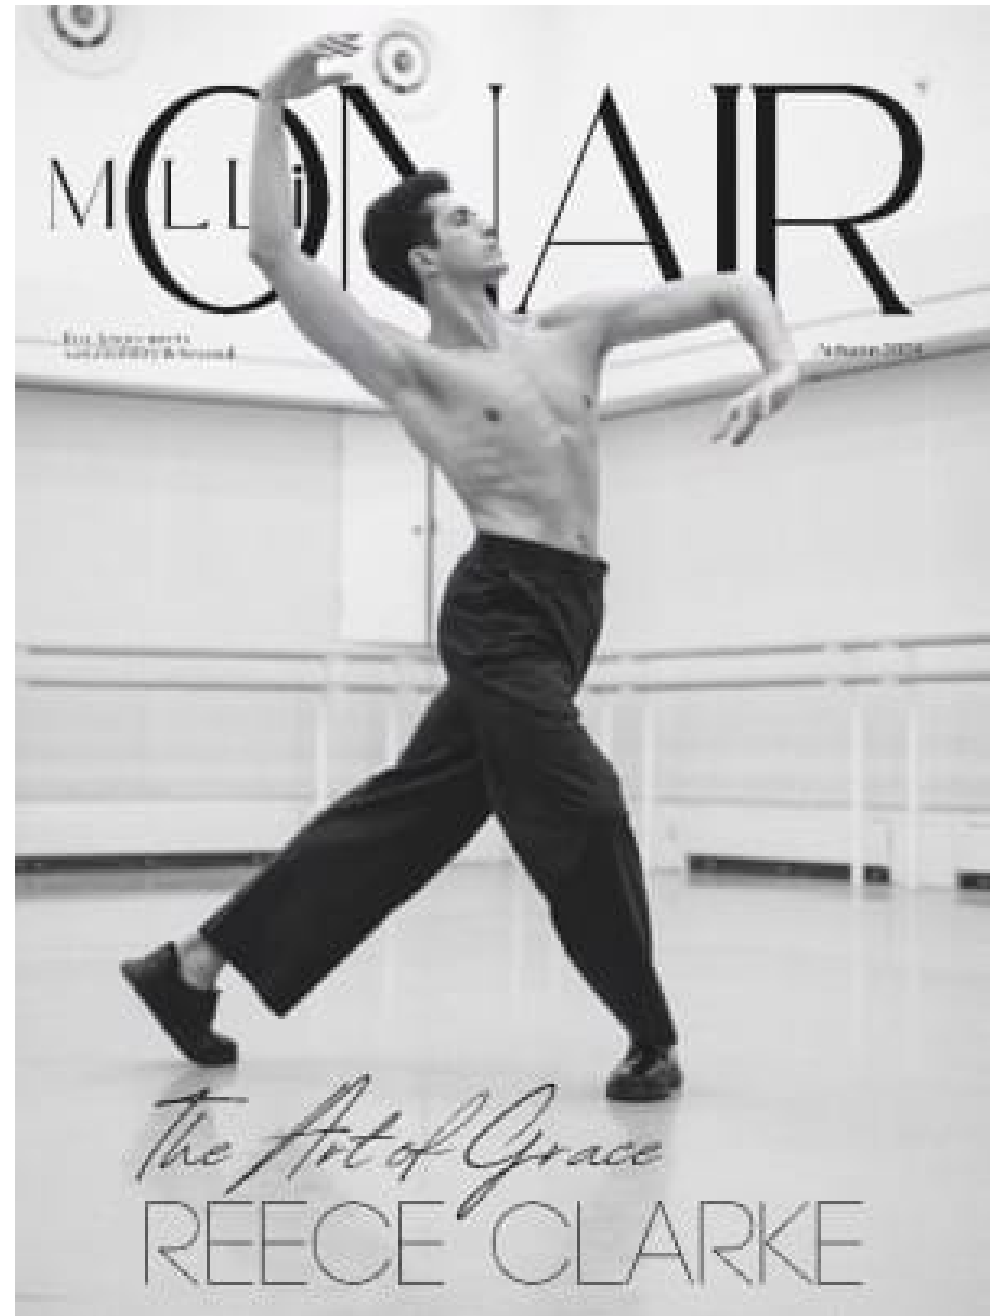

Marcella

Stylists | Womens | Mens
Celebrities

CAROL HAYES
MANAGEMENT
CREATIVE ARTIST & STYLE MANAGEMENT

020 7482 1555

www.carolhayesmanagement.co.uk