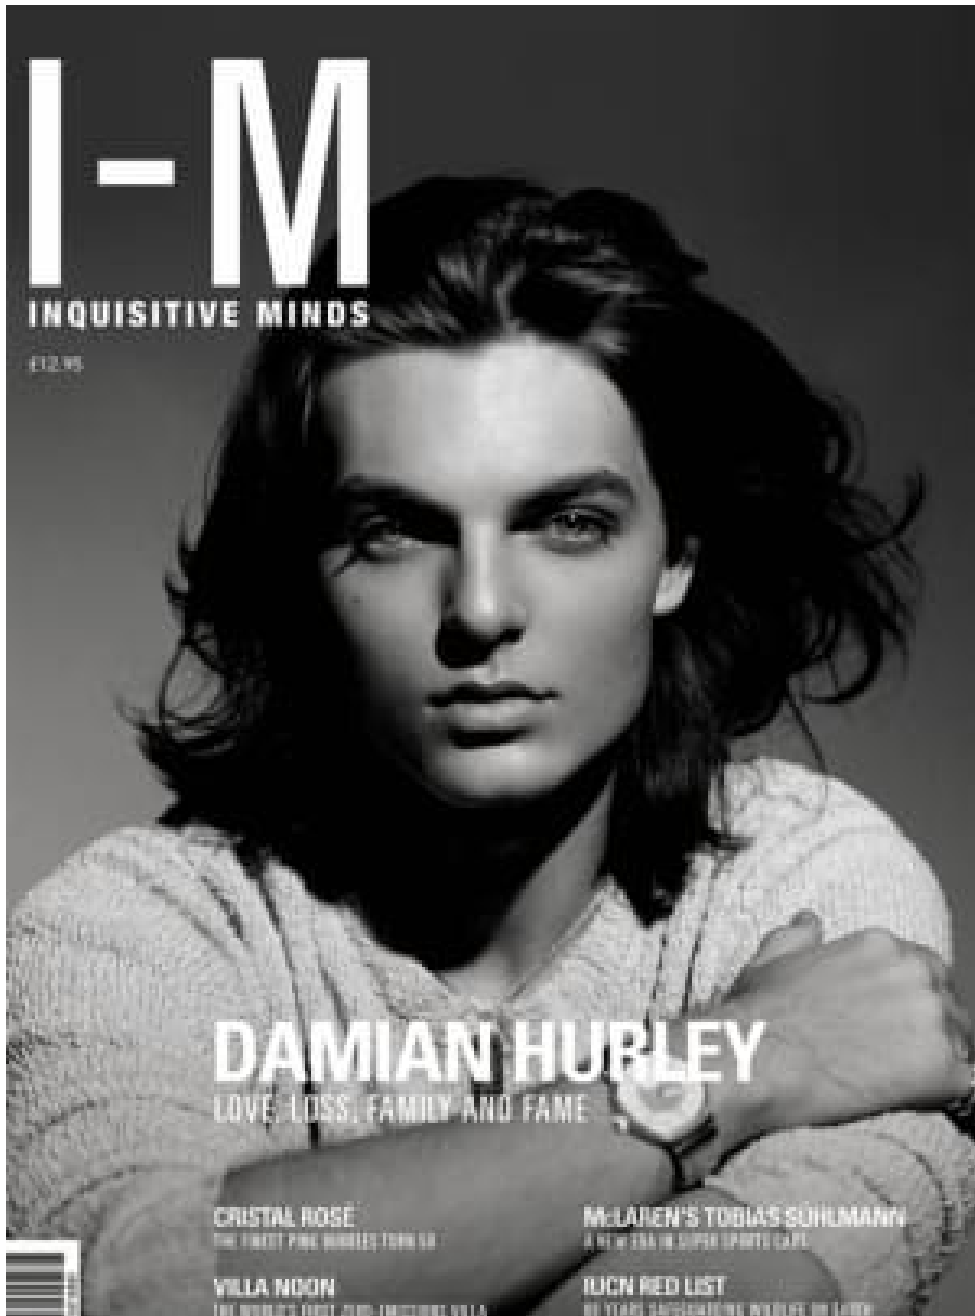

Marcella

Stylists | Womens | Mens
Celebrities

CAROL HAYES
MANAGEMENT
CREATIVE ARTIST & STYLE MANAGEMENT

020 7482 1555

www.carolhayesmanagement.co.uk