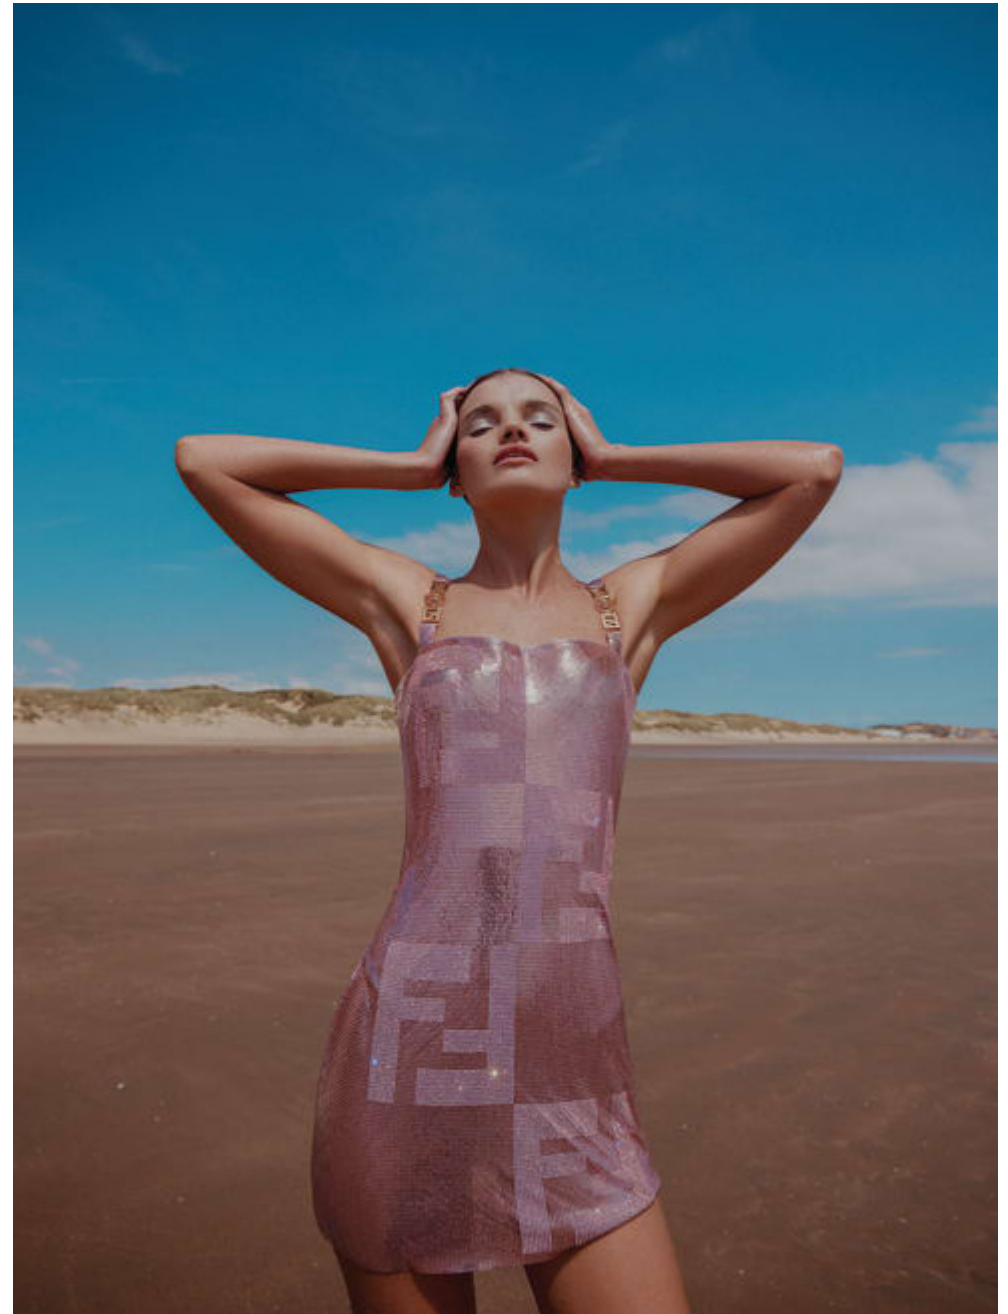

# Katrin Rees

Makeup Artist | Hair & Makeup | Mens Grooming

Editorial

**Katrin Rees**

Makeup Artist | Hair & Makeup | Mens Grooming  
Editorial

**CAROLHAYES**  
**MANAGEMENT**  
CREATIVE ARTIST & STYLE MANAGEMENT