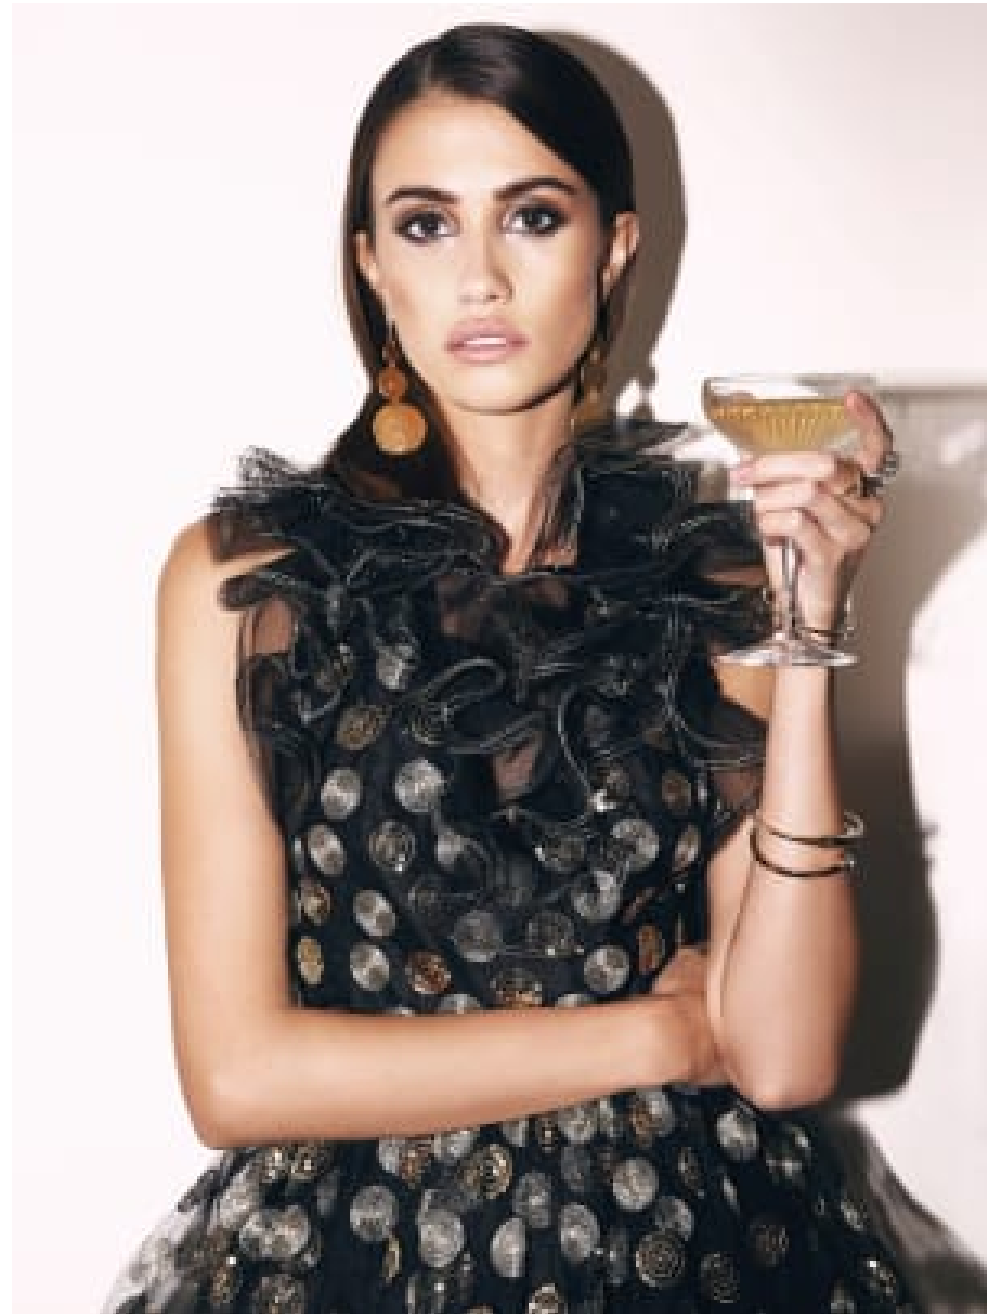

Katrin Rees

Makeup Artist | Hair & Makeup | Mens Grooming
Editorial

**CAROLHAYES
MANAGEMENT**
CREATIVE ARTIST & STYLE MANAGEMENT

020 7482 1555

www.carolhayesmanagement.co.uk