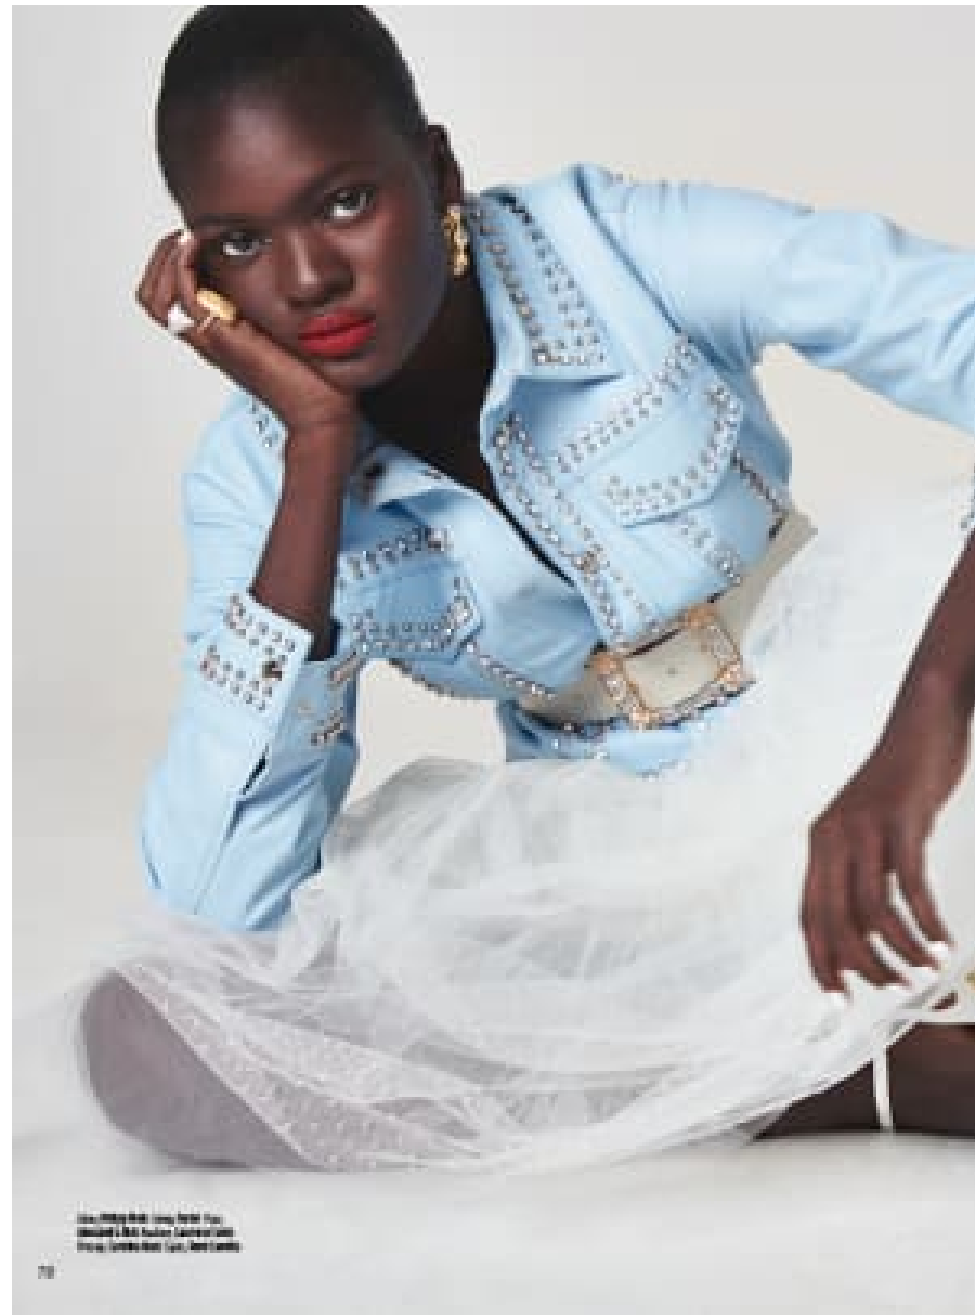

CAROLHAYES
MANAGEMENT
CREATIVE ARTIST & STYLE MANAGEMENT

020 7482 1555

www.carolhayesmanagement.co.uk