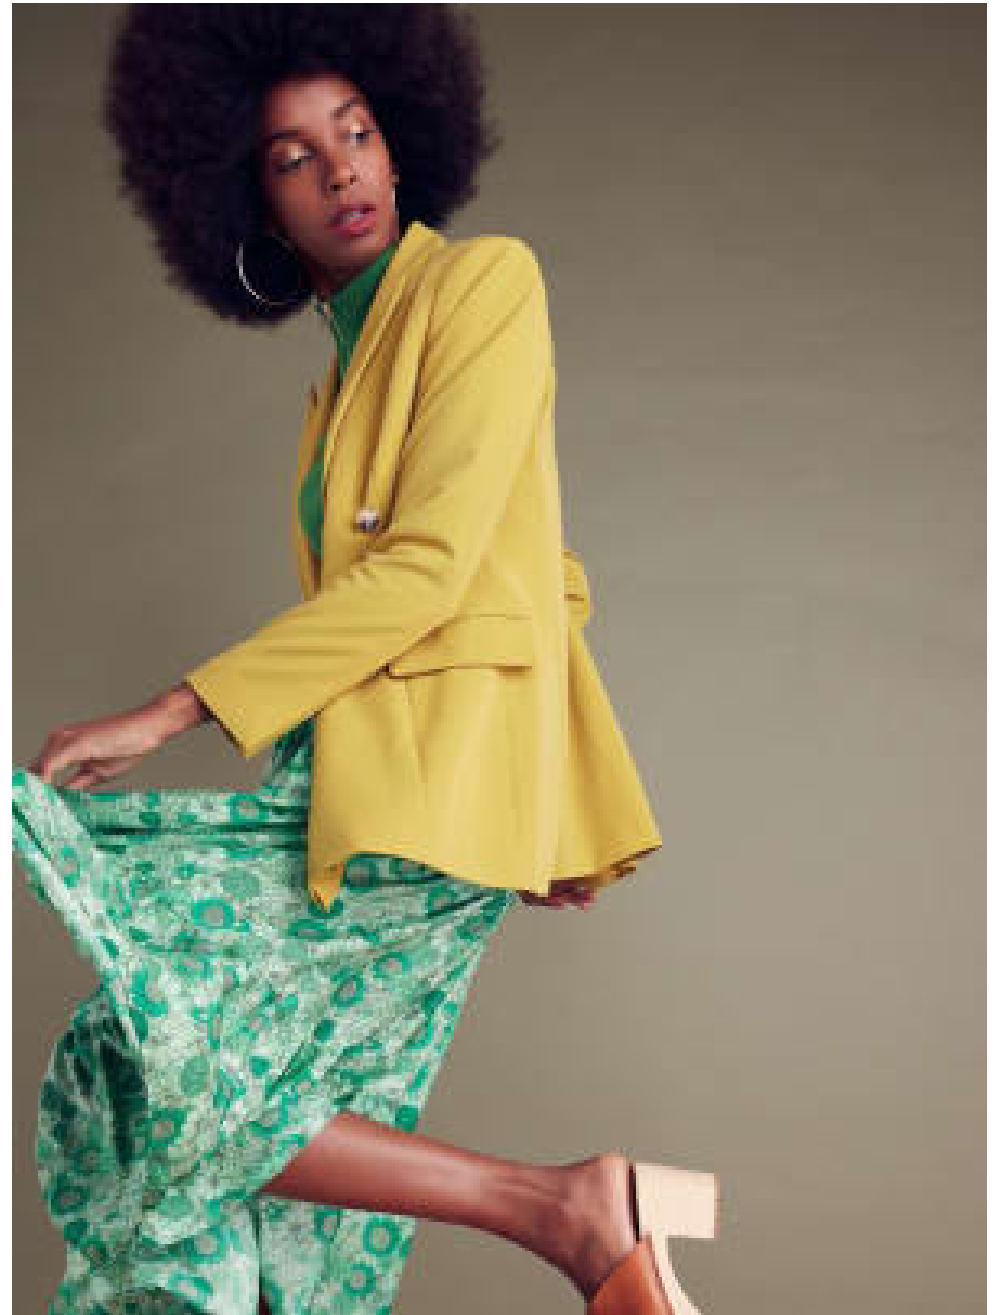

Katrin Rees

Makeup Artist | Hair & Makeup | Mens Grooming
Editorial

**CAROLHAYES
MANAGEMENT**
CREATIVE ARTIST & STYLE MANAGEMENT

020 7482 1555

www.carolhayesmanagement.co.uk