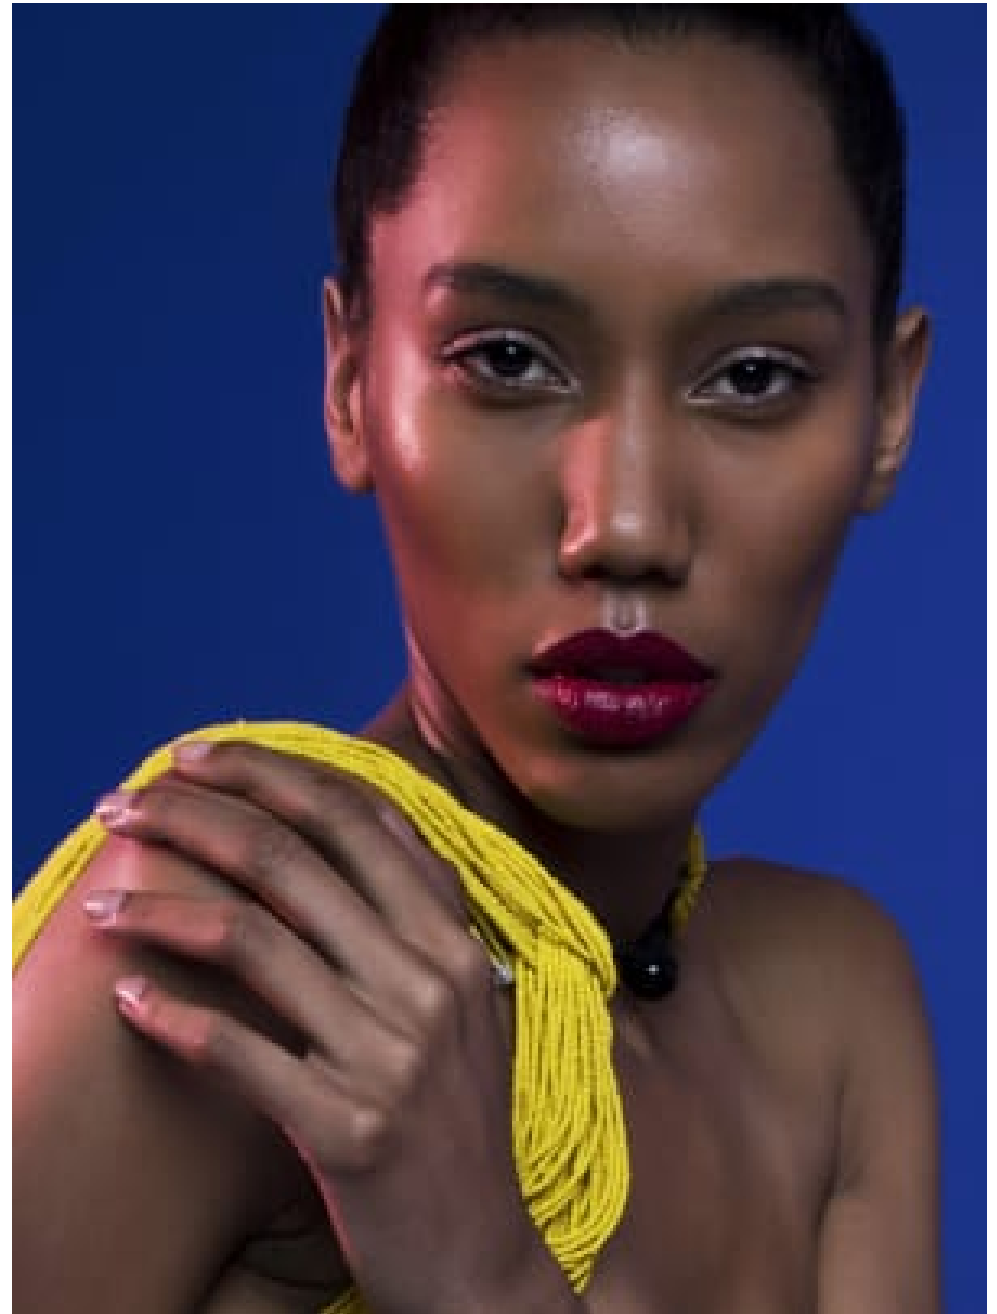

Katrin Rees

Makeup Artist | Hair & Makeup | Mens Grooming
Editorial

**CAROLHAYES
MANAGEMENT**
CREATIVE ARTIST & STYLE MANAGEMENT

020 7482 1555

www.carolhayesmanagement.co.uk