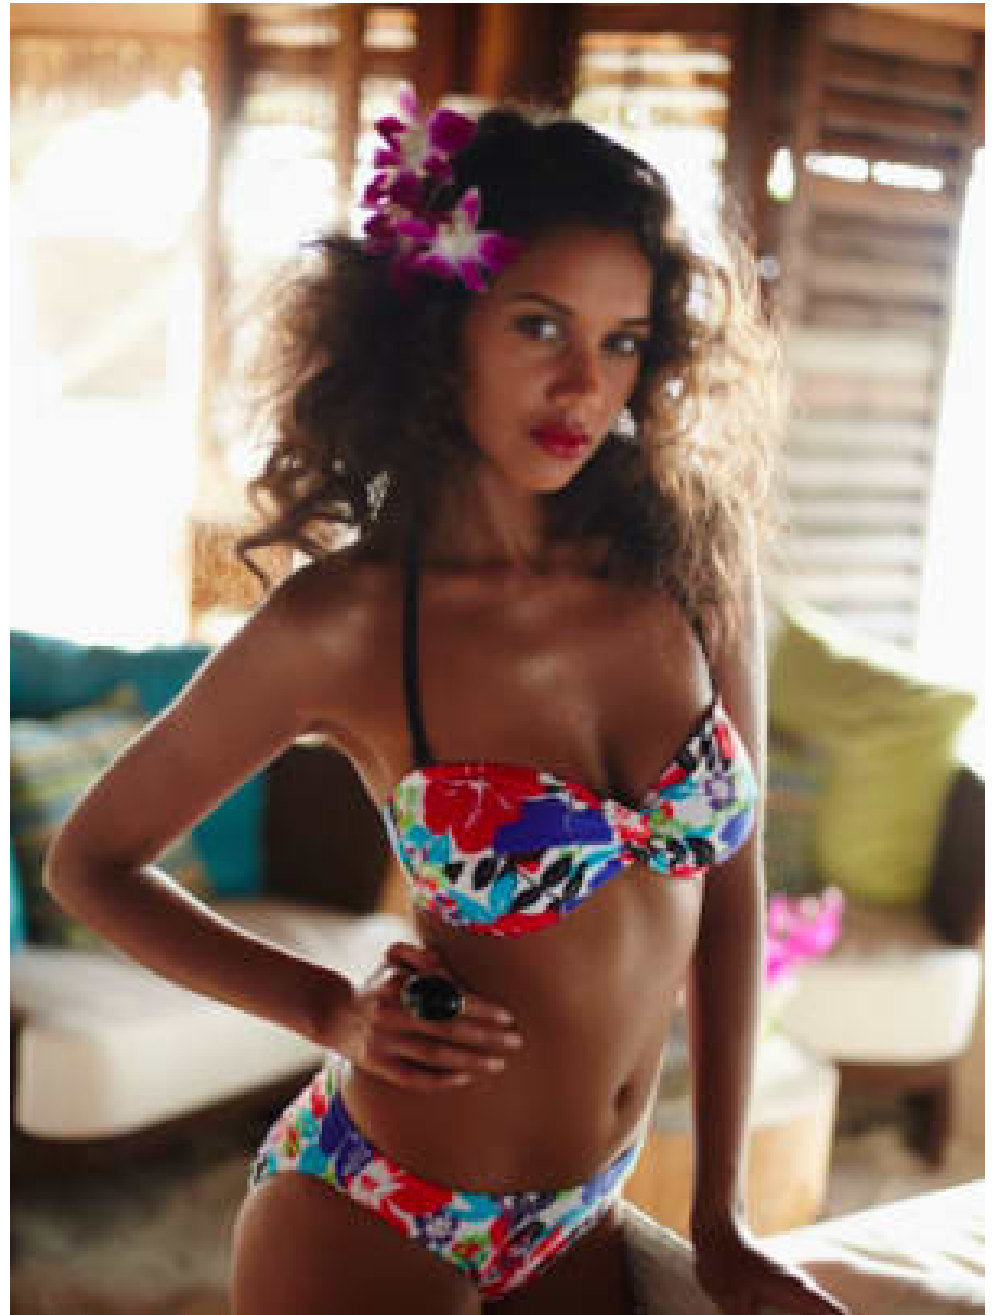

**CAROLHAYES
MANAGEMENT**
CREATIVE ARTIST & STYLE MANAGEMENT

020 7482 1555

www.carolhayesmanagement.co.uk