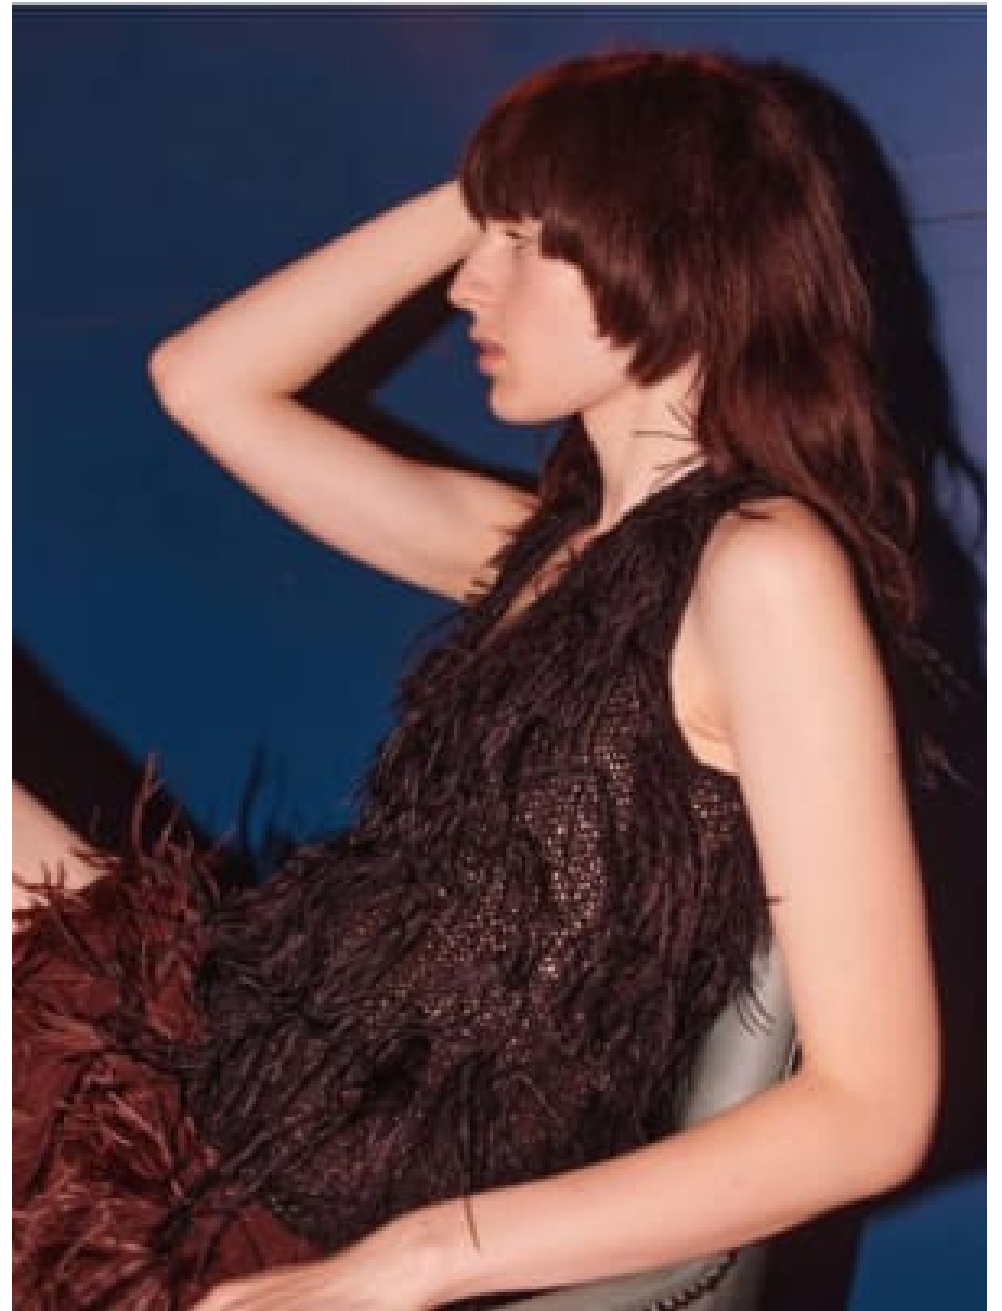

Jon Chapman
Hair Stylist | Mens Grooming
Editorial

CAROLHAYES
MANAGEMENT
CREATIVE ARTIST & STYLE MANAGEMENT

020 7482 1555

www.carolhayesmanagement.co.uk