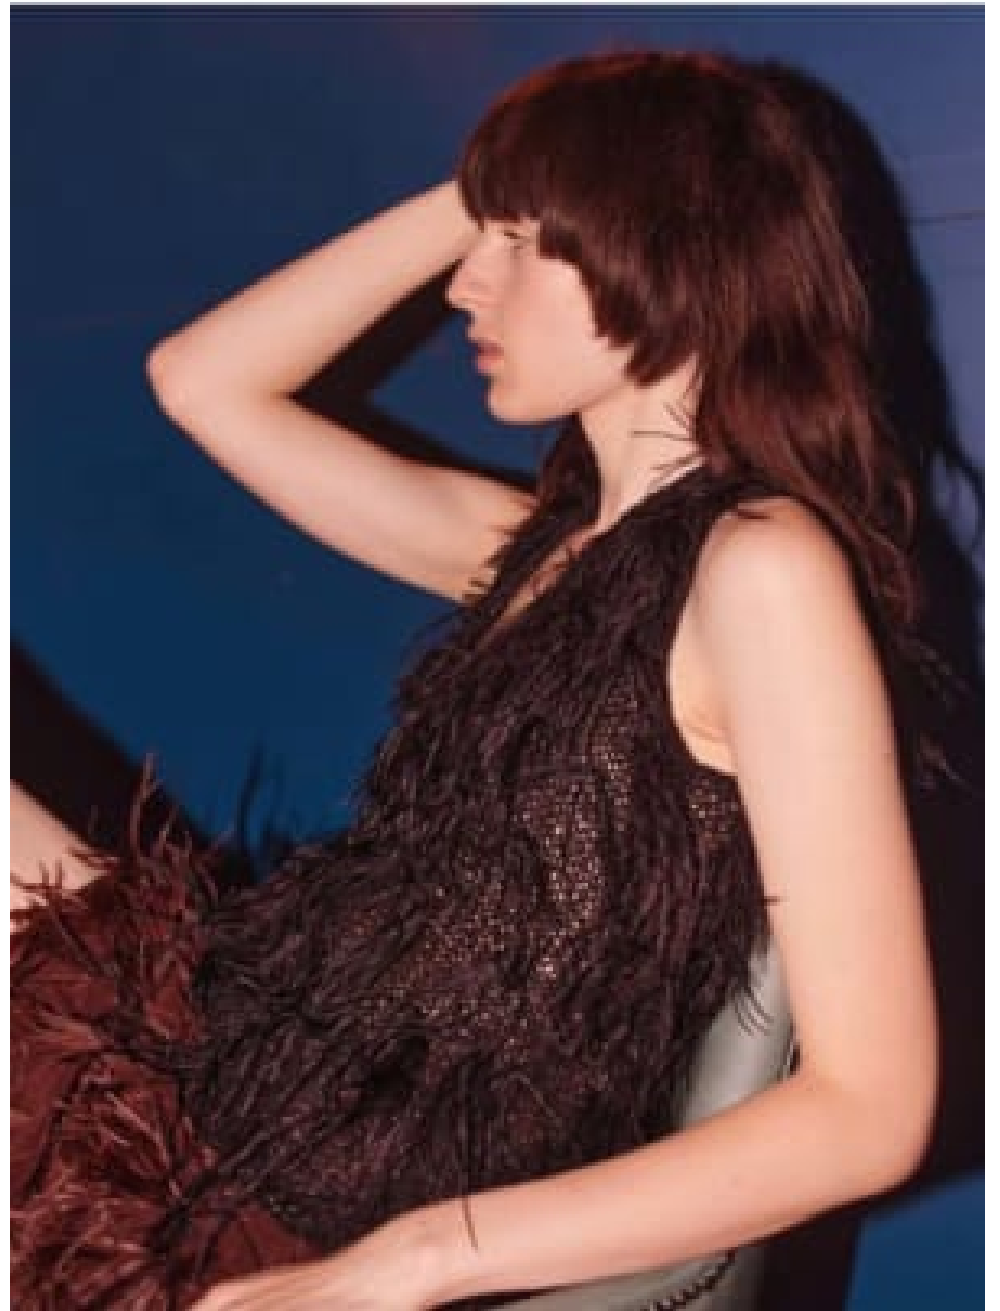

020 7482 1555

www.carolhayesmanagement.co.uk

Jon Chapman

Hair Stylist | Mens Grooming
Editorial

**CAROLHAYES
MANAGEMENT**
CREATIVE ARTIST & STYLE MANAGEMENT

020 7482 1555

www.carolhayesmanagement.co.uk

Jon Chapman
Hair Stylist | Mens Grooming
Editorial