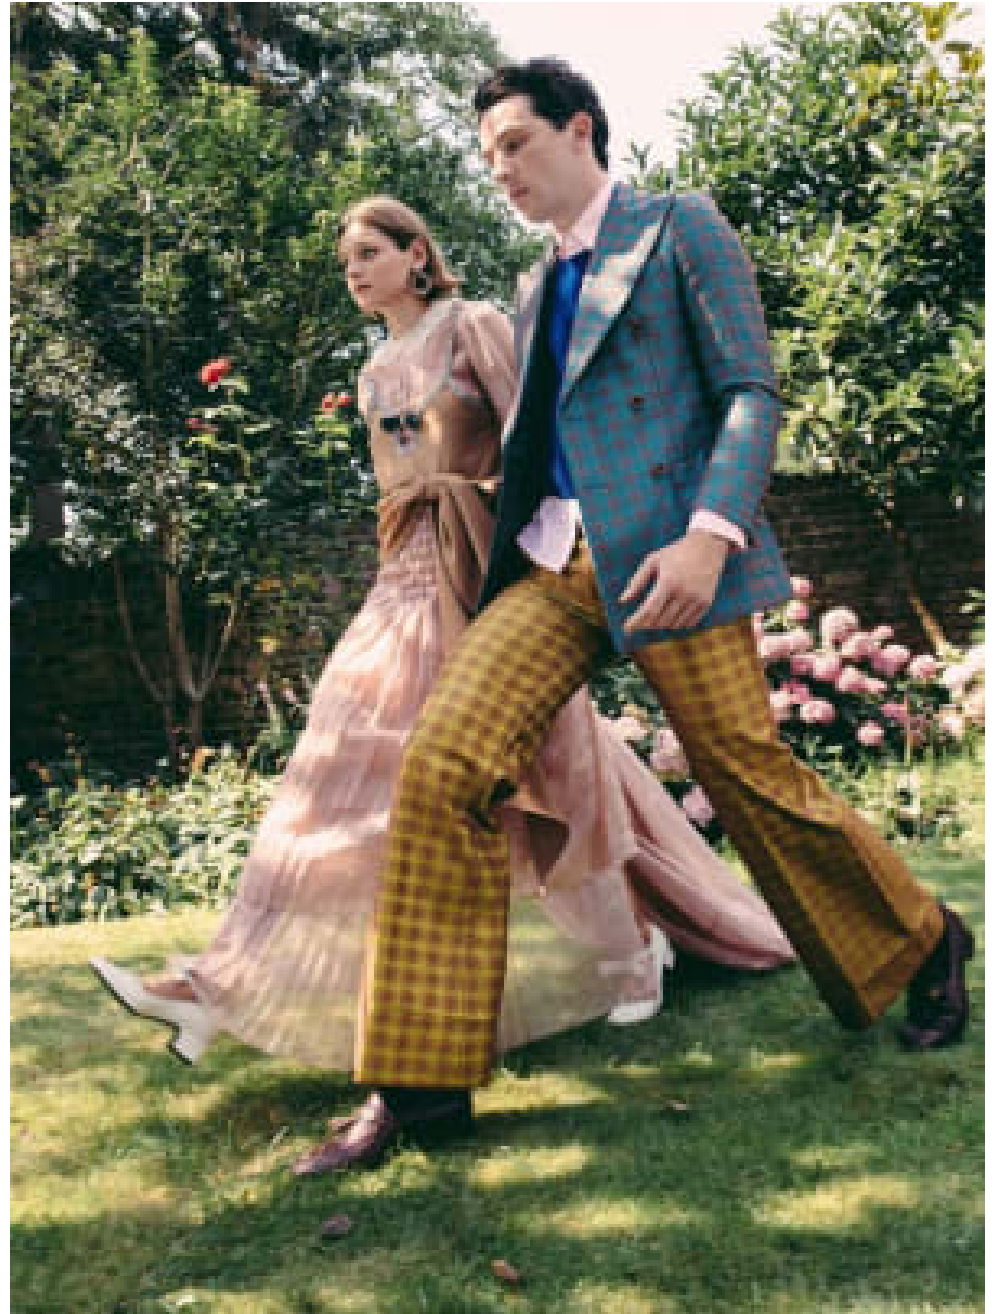

CAROLHAYES
MANAGEMENT
CREATIVE ARTIST & STYLE MANAGEMENT

020 7482 1555

www.carolhayesmanagement.co.uk

Jon Chapman

Hair Stylist | Mens Grooming
Editorial

**CAROLHAYES
MANAGEMENT**
CREATIVE ARTIST & STYLE MANAGEMENT