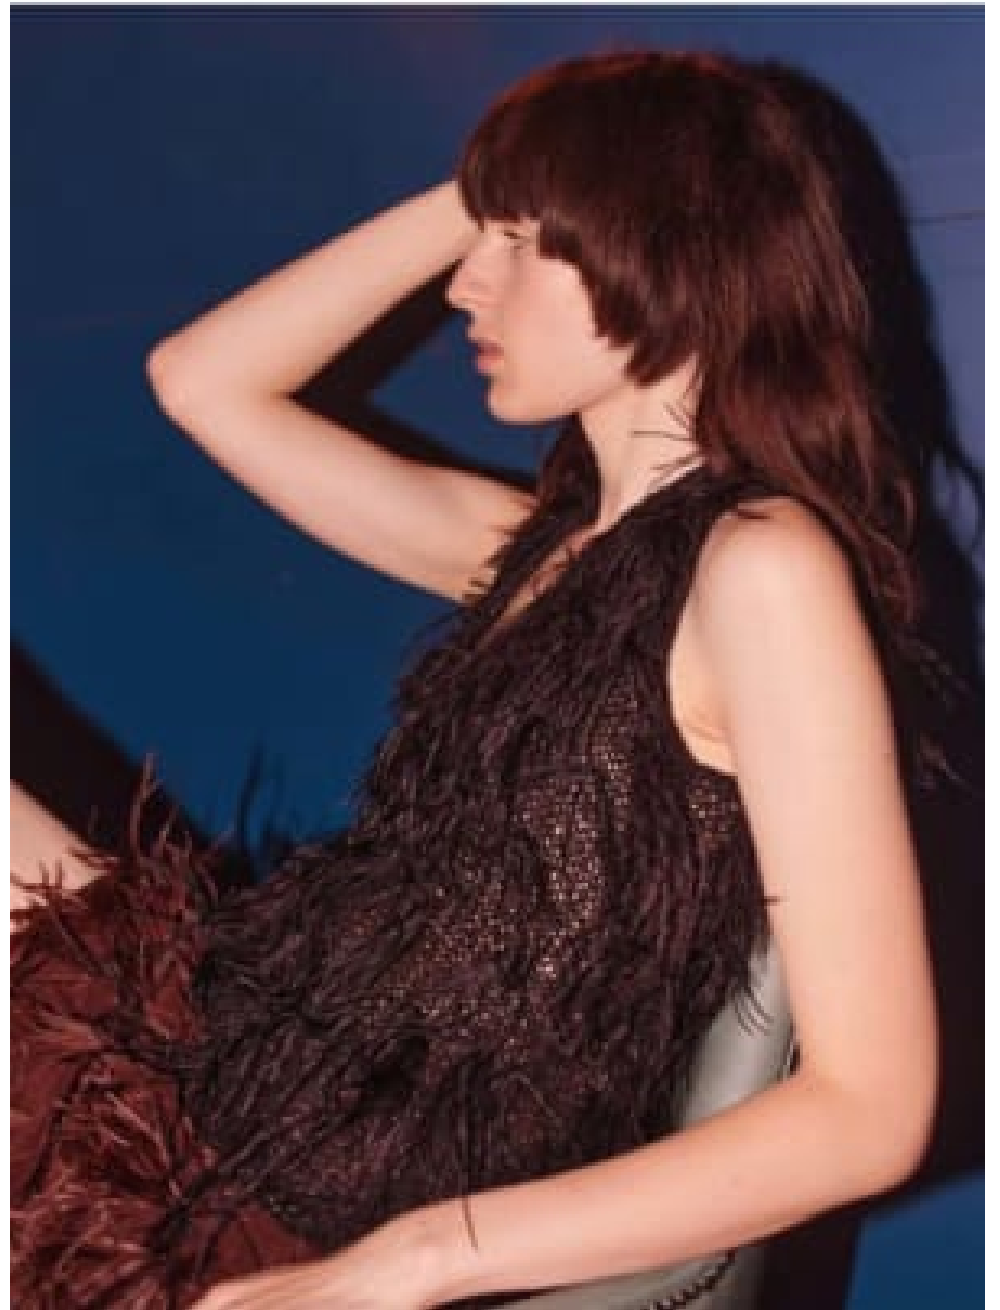

020 7482 1555

www.carolhayesmanagement.co.uk

Jon Chapman

Hair Stylist | Mens Grooming
Editorial

**CAROLHAYES
MANAGEMENT**
CREATIVE ARTIST & STYLE MANAGEMENT

020 7482 1555

www.carolhayesmanagement.co.uk

Jon Chapman
Hair Stylist | Mens Grooming
Editorial