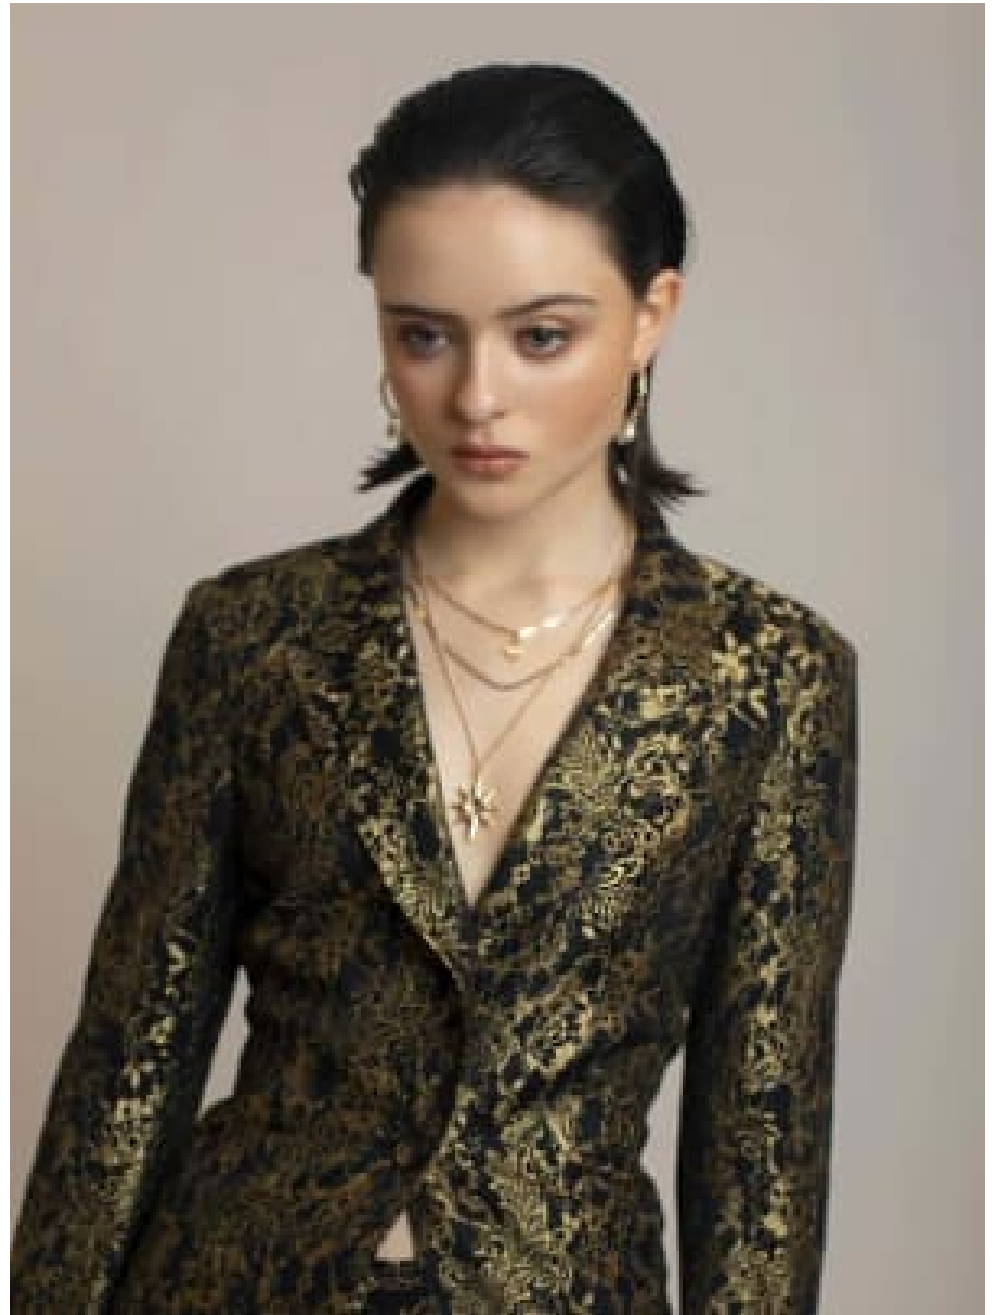

Jon Chapman
Hair Stylist | Mens Grooming
Celebrity

**CAROLHAYES
MANAGEMENT**
CREATIVE ARTIST & STYLE MANAGEMENT

020 7482 1555

www.carolhayesmanagement.co.uk