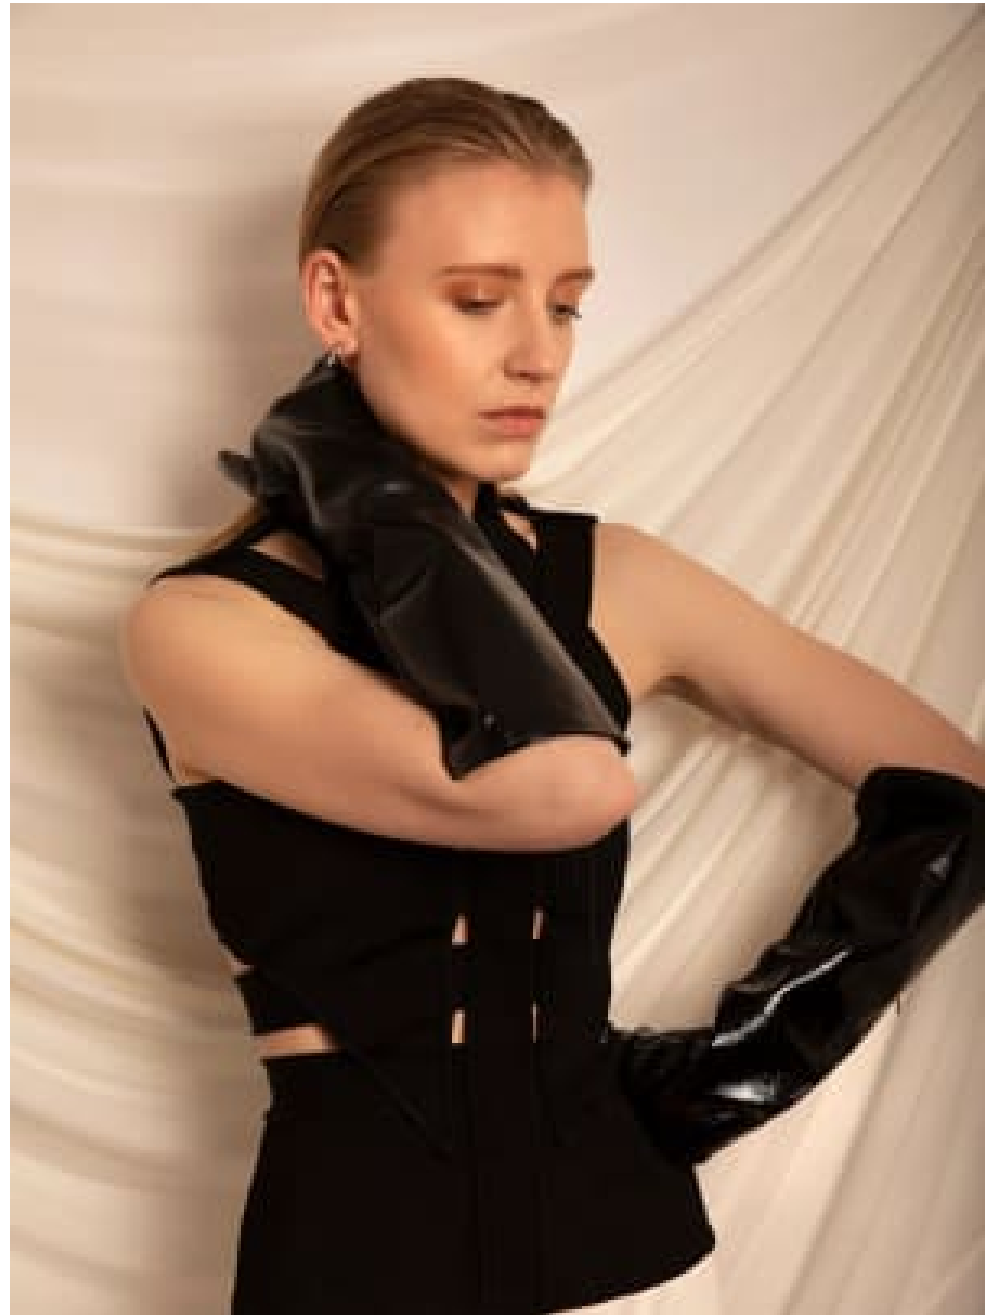

Jon Chapman
Hair Stylist | Mens Grooming
Celebrity

CAROLHAYES
MANAGEMENT
CREATIVE ARTIST & STYLE MANAGEMENT

020 7482 1555

www.carolhayesmanagement.co.uk