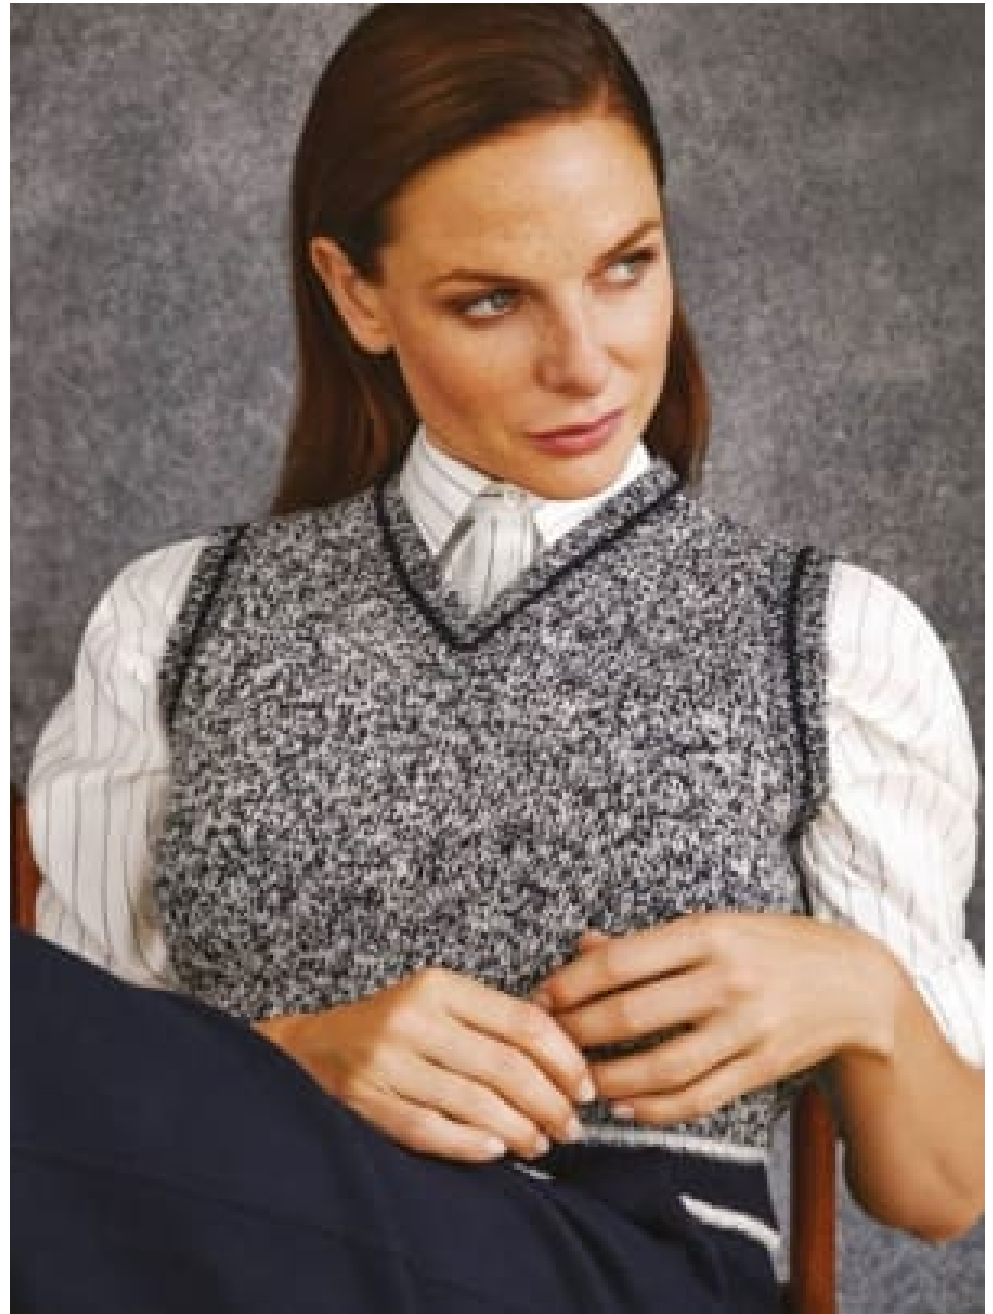

Hair Stylist | Mens Grooming
Celebrity

CAROL HAYES
MANAGEMENT
CREATIVE ARTIST & STYLE MANAGEMENT

020 7482 1555

www.carolhayesmanagement.co.uk

Jon Chapman

Hair Stylist | Mens Grooming
Celebrity

**CAROLHAYES
MANAGEMENT**
CREATIVE ARTIST & STYLE MANAGEMENT