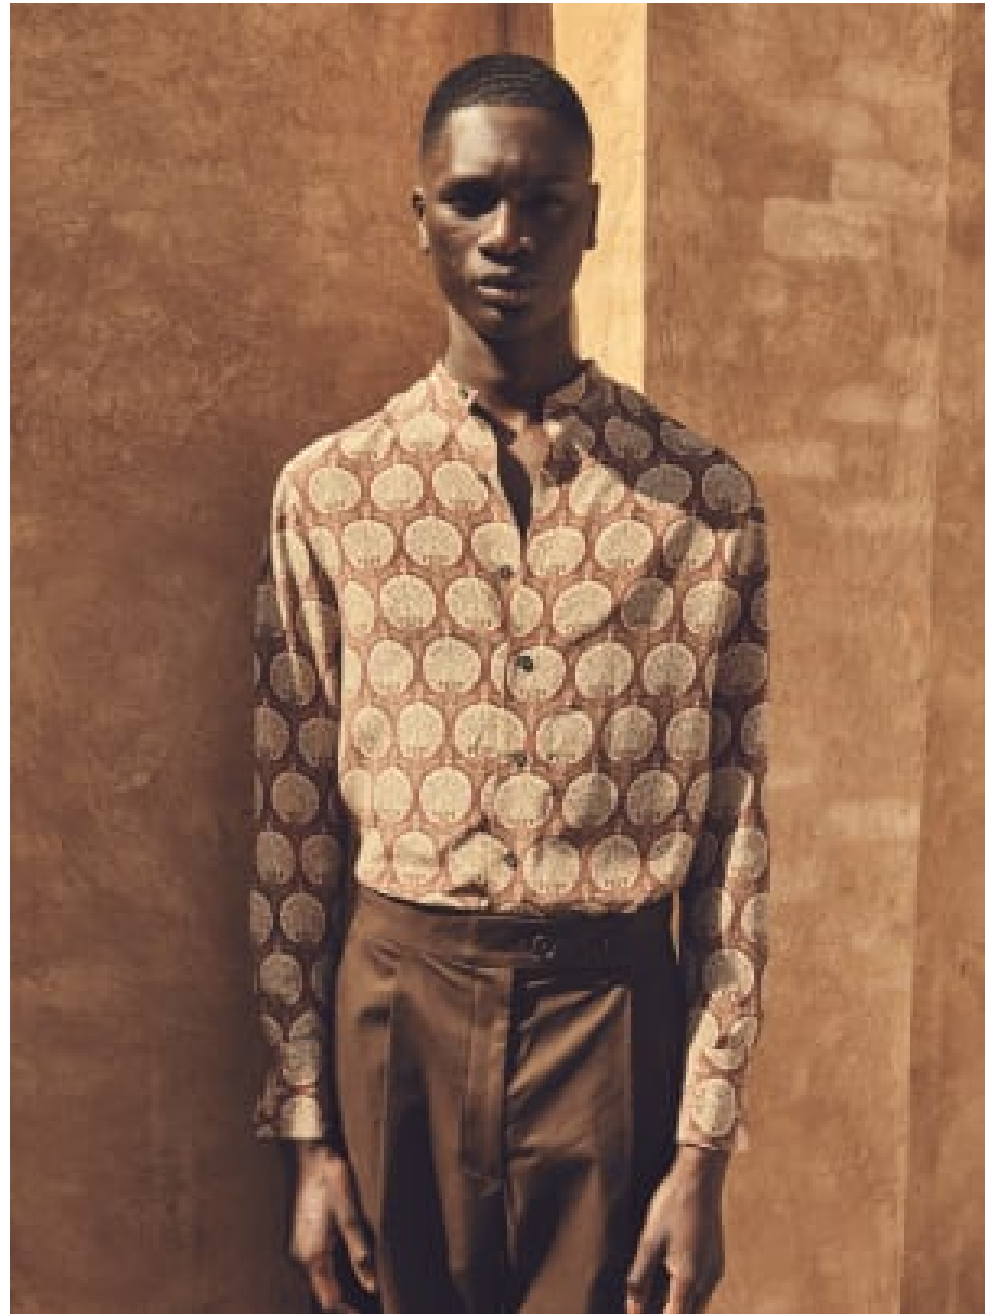

**CAROLHAYES
MANAGEMENT**
CREATIVE ARTIST & STYLE MANAGEMENT

020 7482 1555

www.carolhayesmanagement.co.uk