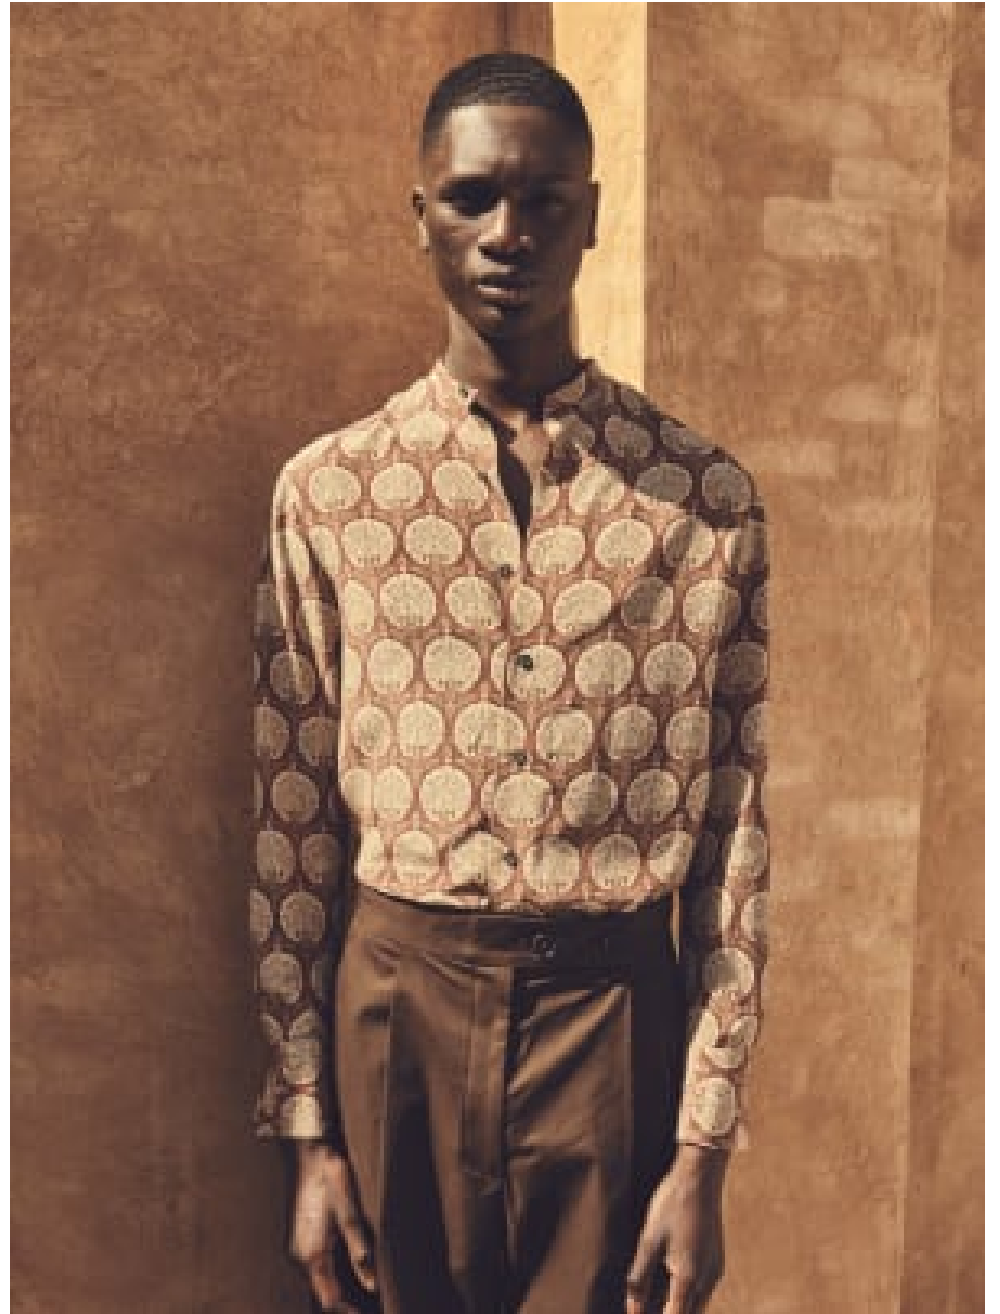

**CAROLHAYES
MANAGEMENT**
CREATIVE ARTIST & STYLE MANAGEMENT

020 7482 1555

www.carolhayesmanagement.co.uk