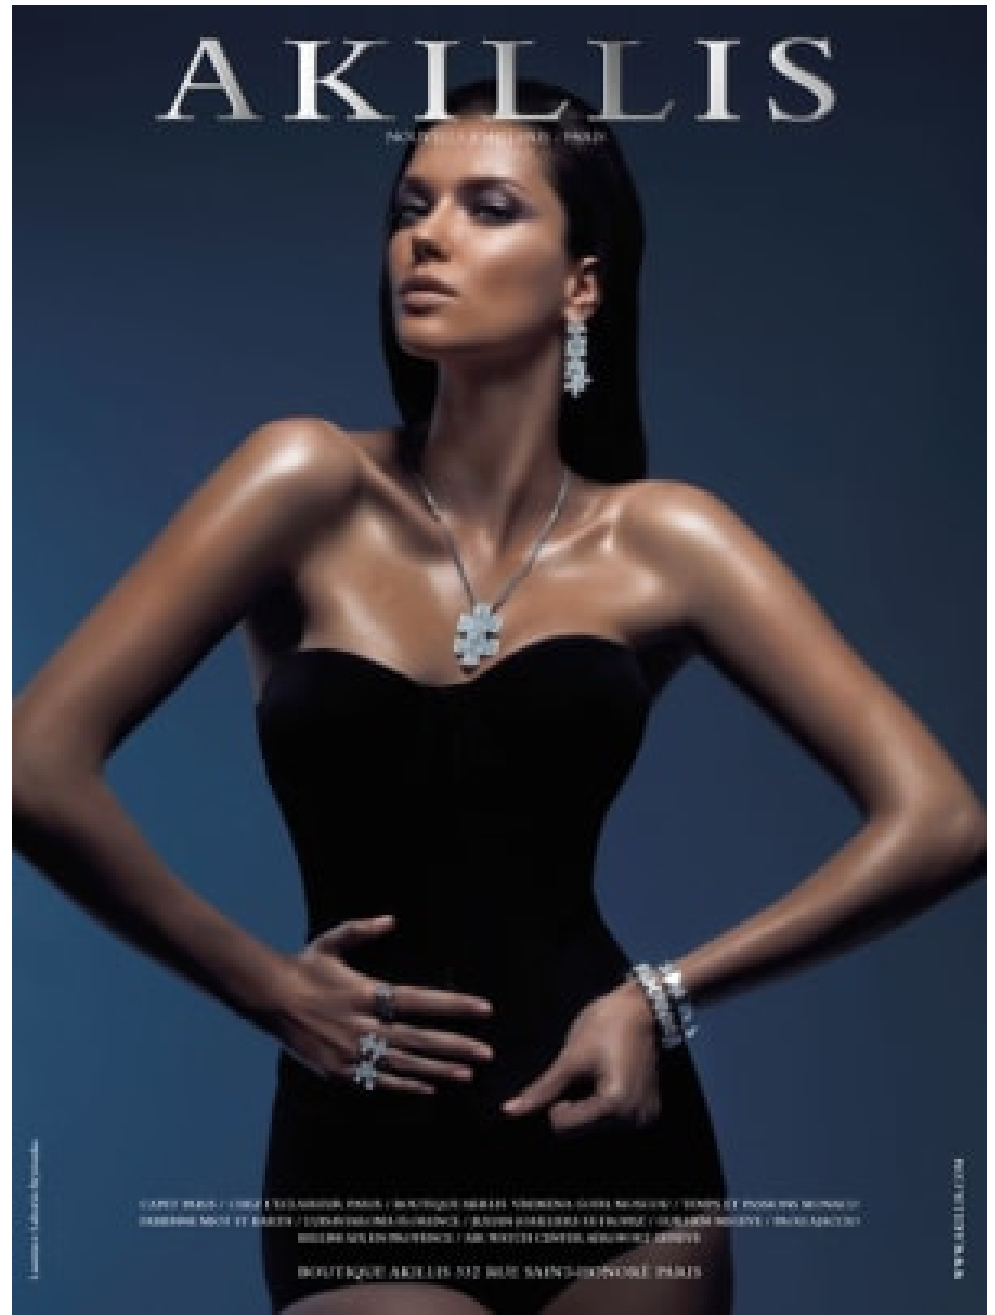

Henry Olivier
Hair Stylist
Commercial

CAROL HAYES
MANAGEMENT
CREATIVE ARTIST & STYLE MANAGEMENT

020 7482 1555

www.carolhayesmanagement.co.uk

Henry Olivier
 Hair Stylist
 Commercial

CAROL HAYES
MANAGEMENT
 CREATIVE ARTIST & STYLE MANAGEMENT