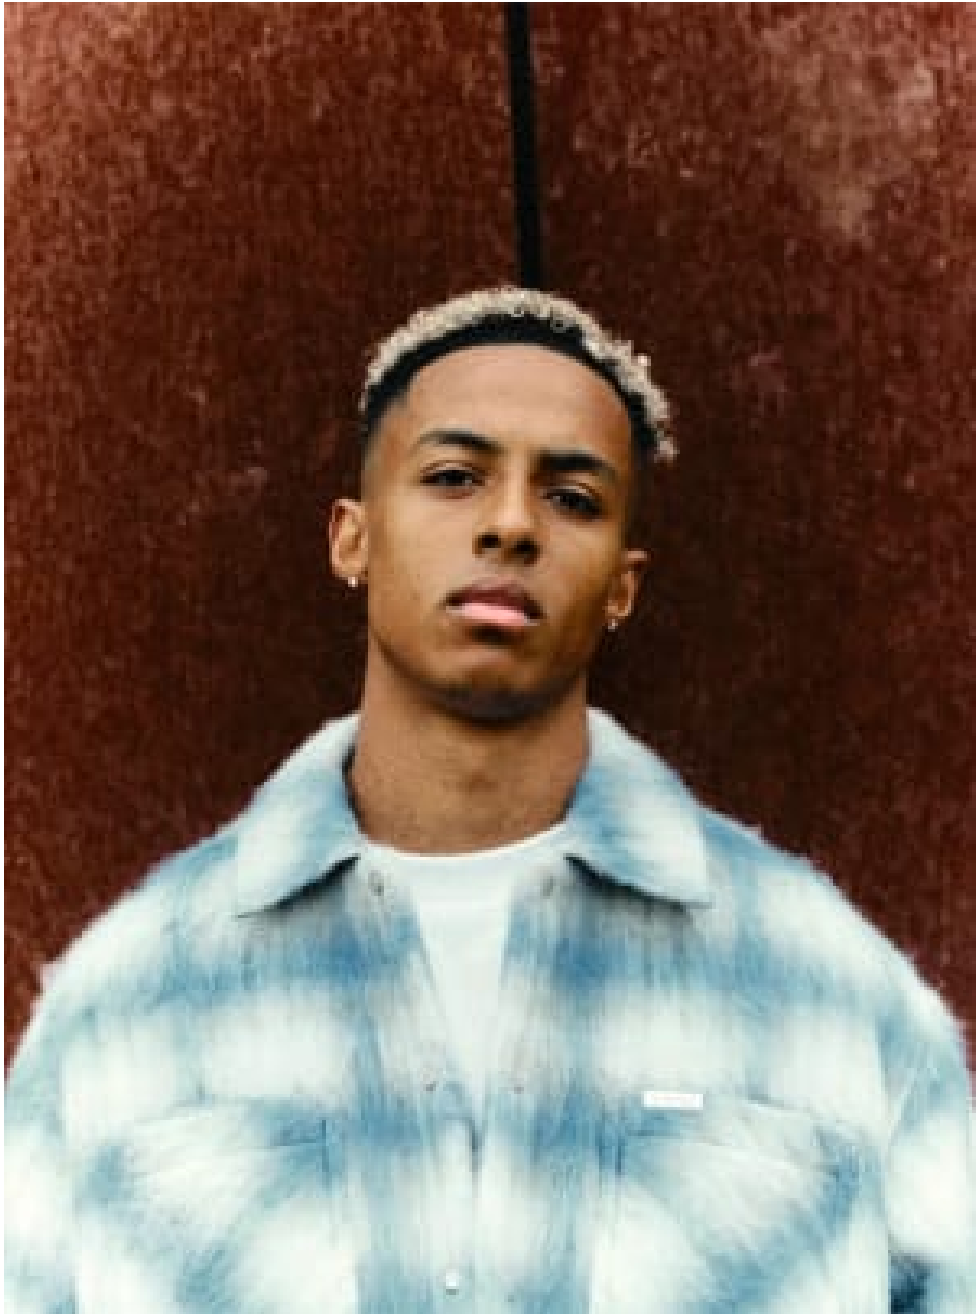

Ephraim Onyebule

Mens Grooming

Mens Grooming

Ephraim Onyebule

Mens Grooming
Mens Grooming

CAROL HAYES
MANAGEMENT
CREATIVE ARTIST & STYLE MANAGEMENT

020 7482 1555

www.carolhayesmanagement.co.uk