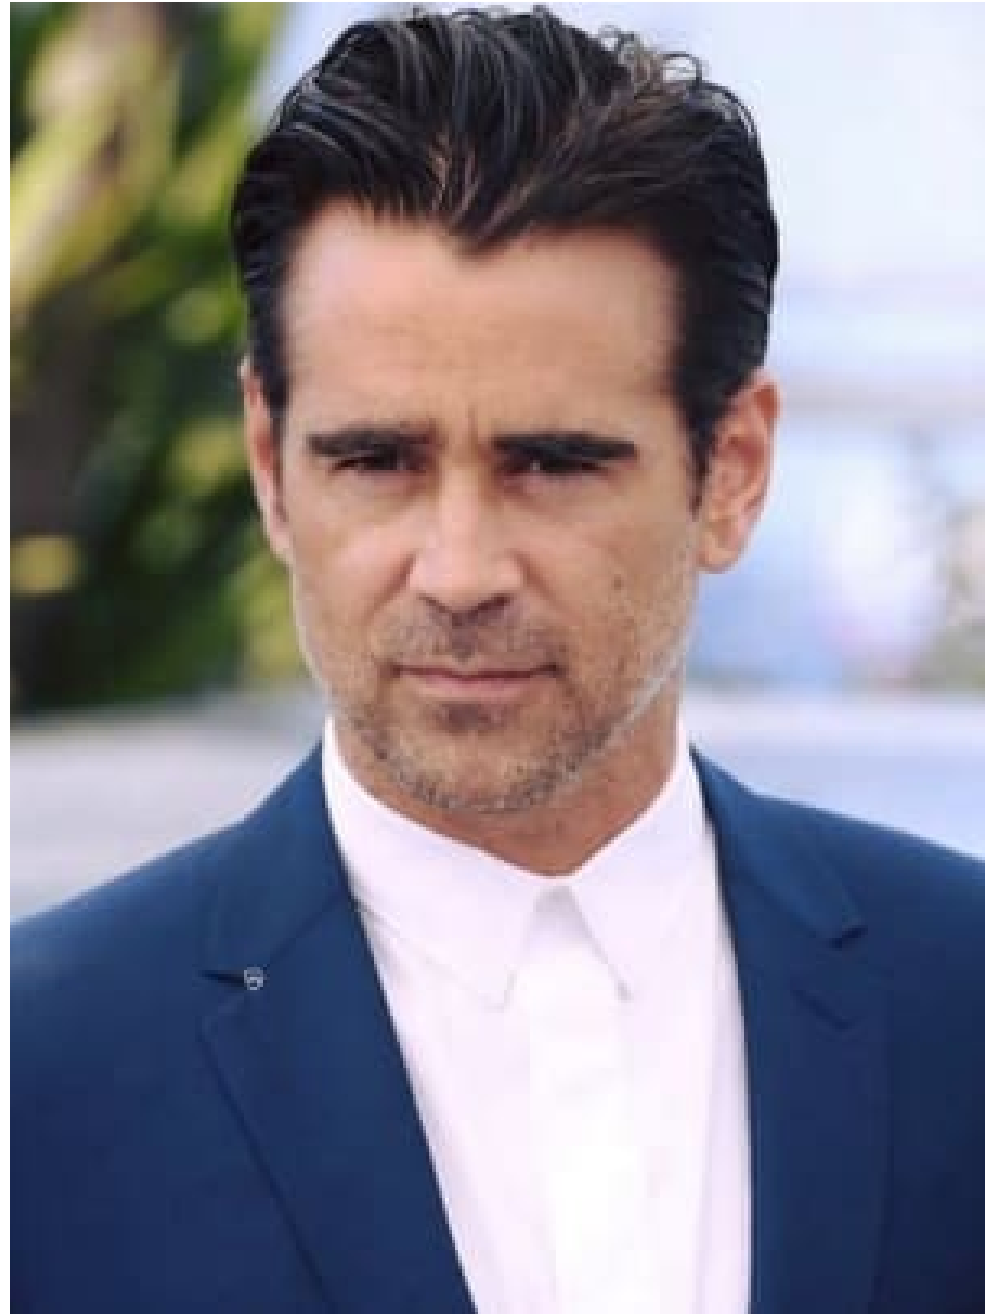

Emilie Plume
Makeup Artist
Celebrity and Red Carpet

CAROLHAYES
MANAGEMENT
CREATIVE ARTIST & STYLE MANAGEMENT

020 7482 1555

www.carolhayesmanagement.co.uk