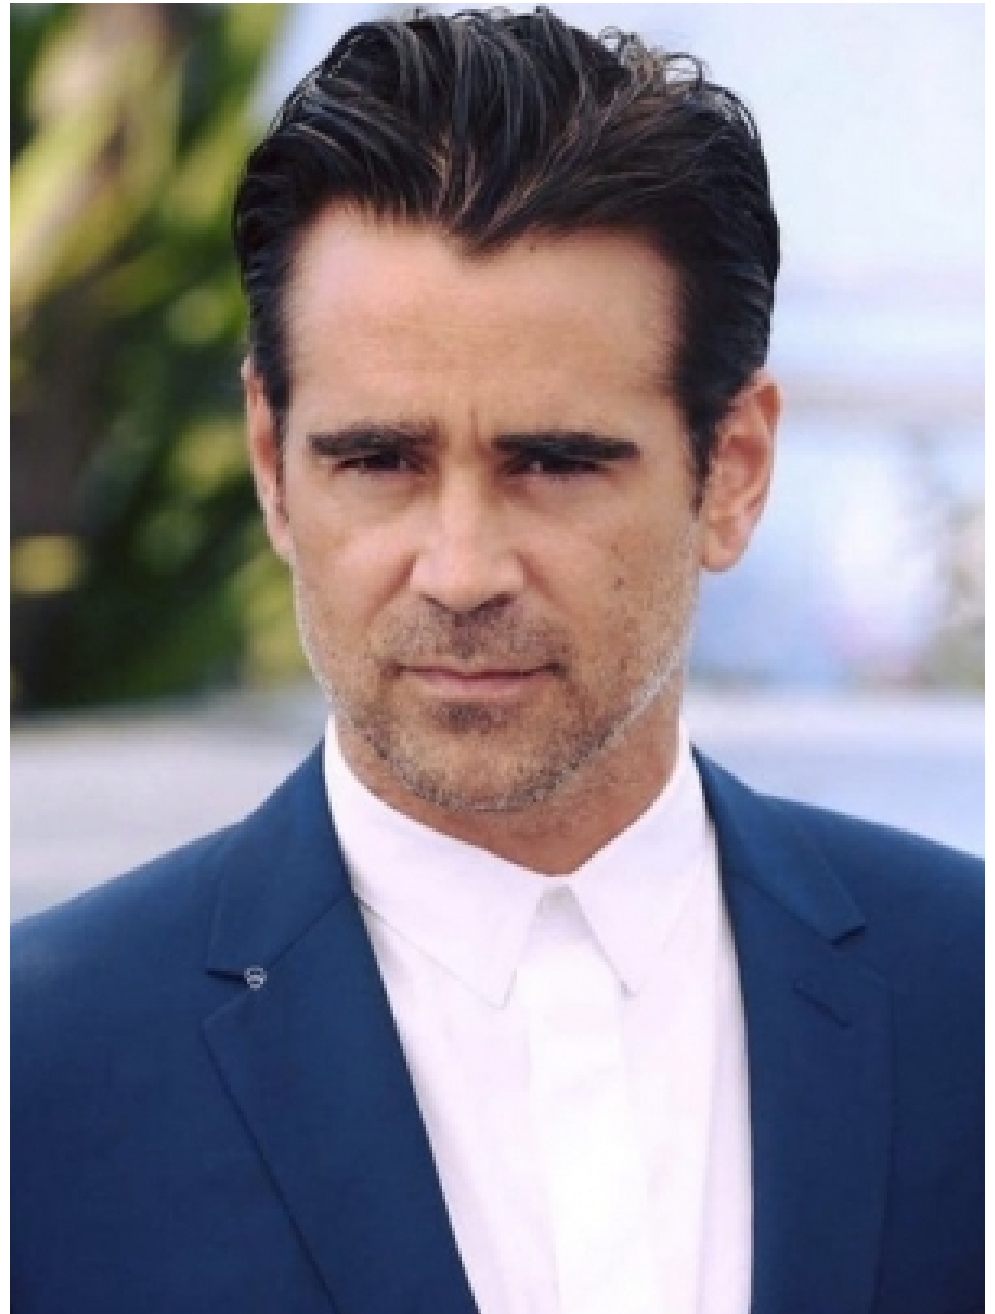

Emilie Plume
Makeup Artist
Celebrity and Red Carpet

CAROLHAYES
MANAGEMENT
CREATIVE ARTIST & STYLE MANAGEMENT

020 7482 1555

www.carolhayesmanagement.co.uk