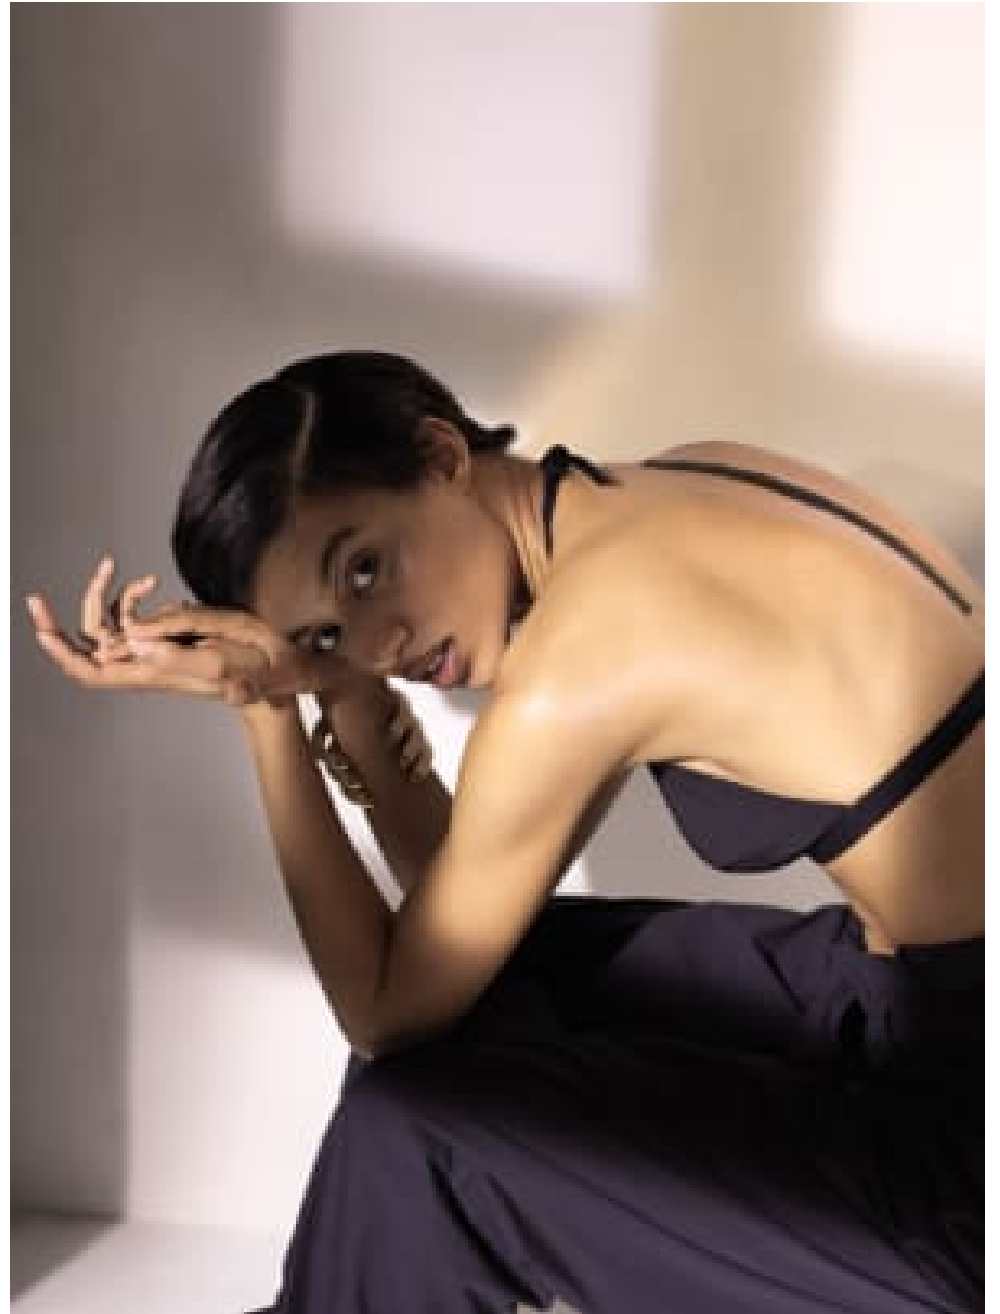

020 7482 1555

www.carolhayesmanagement.co.uk

Emilie Plume
Makeup Artist
Beauty

**CAROLHAYES
MANAGEMENT**
CREATIVE ARTIST & STYLE MANAGEMENT

020 7482 1555

www.carolhayesmanagement.co.uk

Emilie Plume
Makeup Artist
Beauty