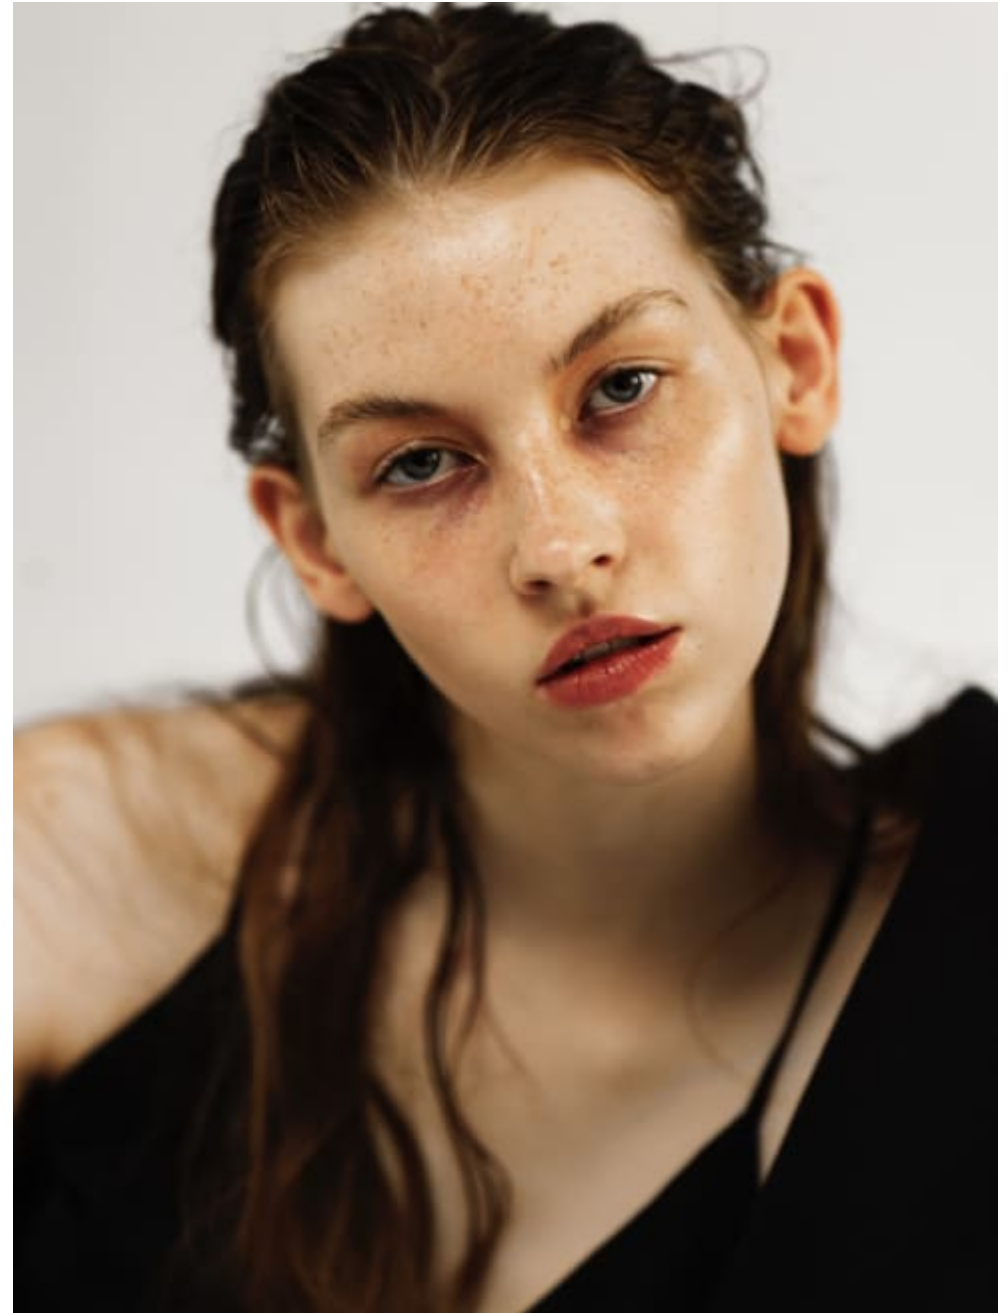

Emilie Plume

Makeup Artist

Beauty