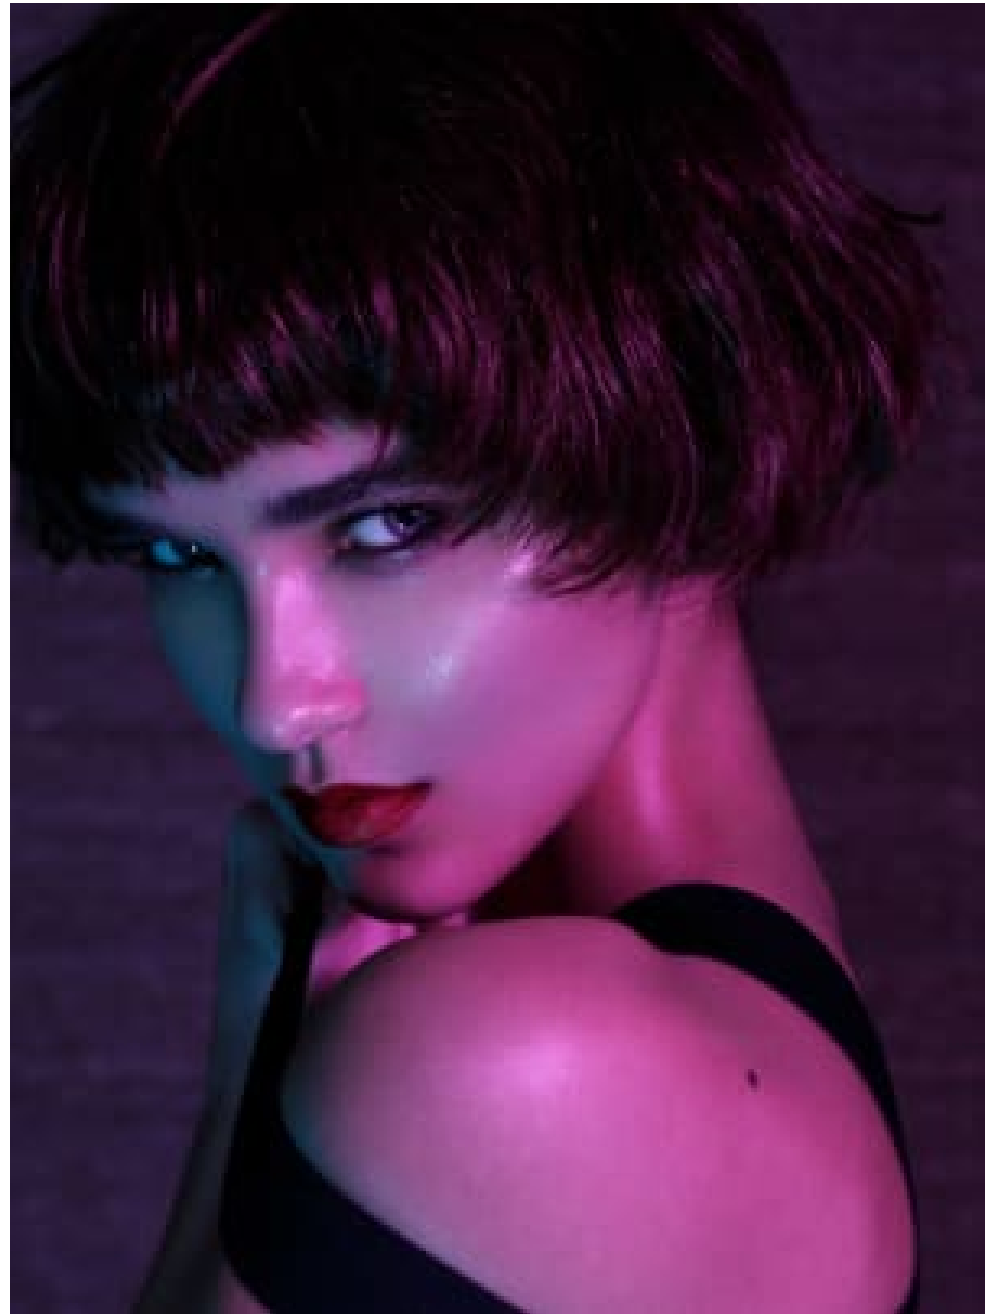

CAROLHAYES
MANAGEMENT
CREATIVE ARTIST & STYLE MANAGEMENT

020 7482 1555

www.carolhayesmanagement.co.uk