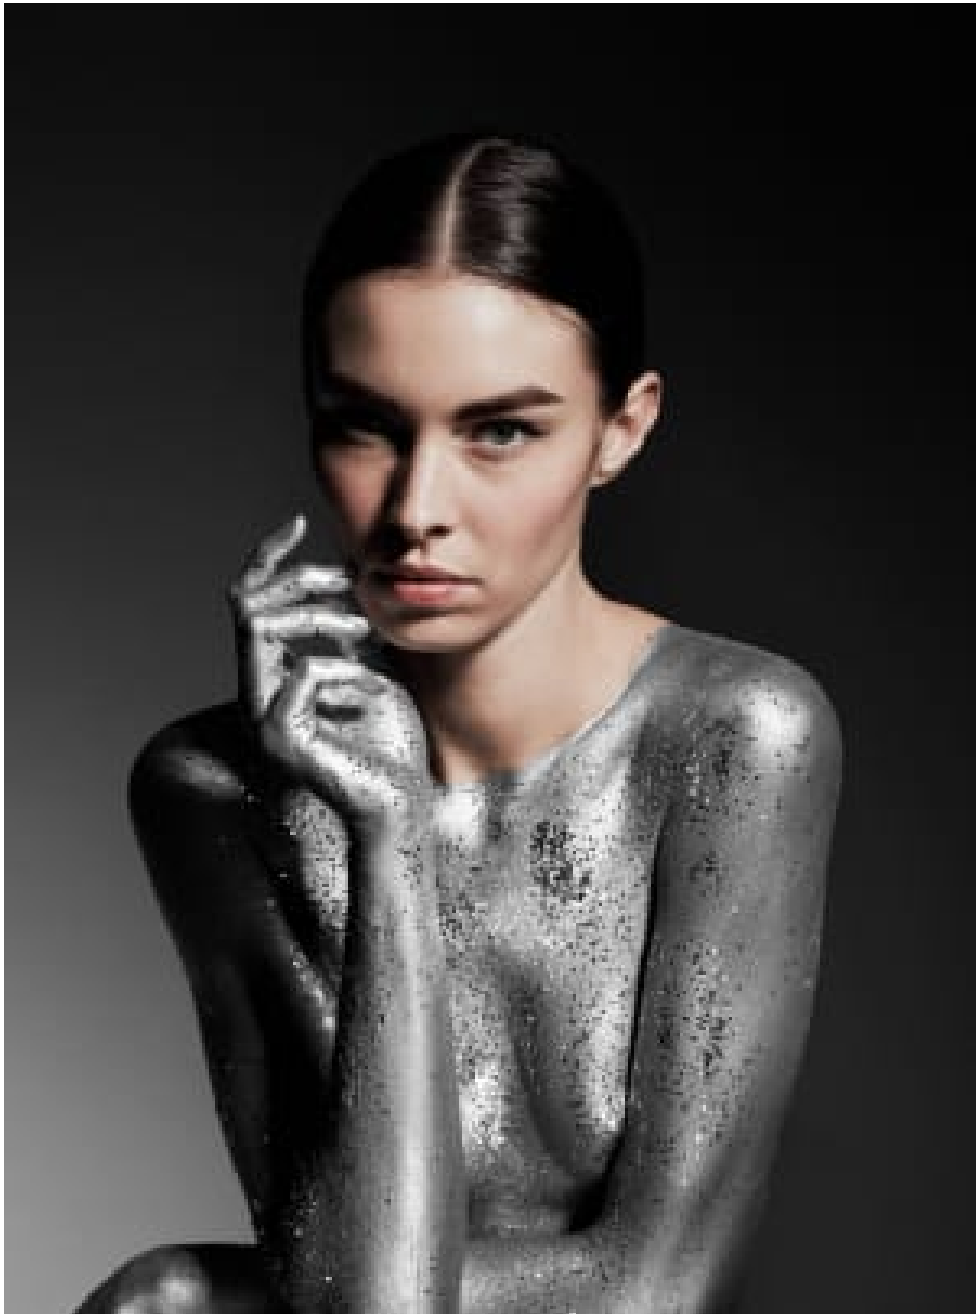

020 7482 1555

www.carolhayesmanagement.co.uk

Emilie Plume
Makeup Artist
Beauty

CAROLHAYES
MANAGEMENT
CREATIVE ARTIST & STYLE MANAGEMENT

020 7482 1555

www.carolhayesmanagement.co.uk

Emilie Plume
Makeup Artist
Beauty