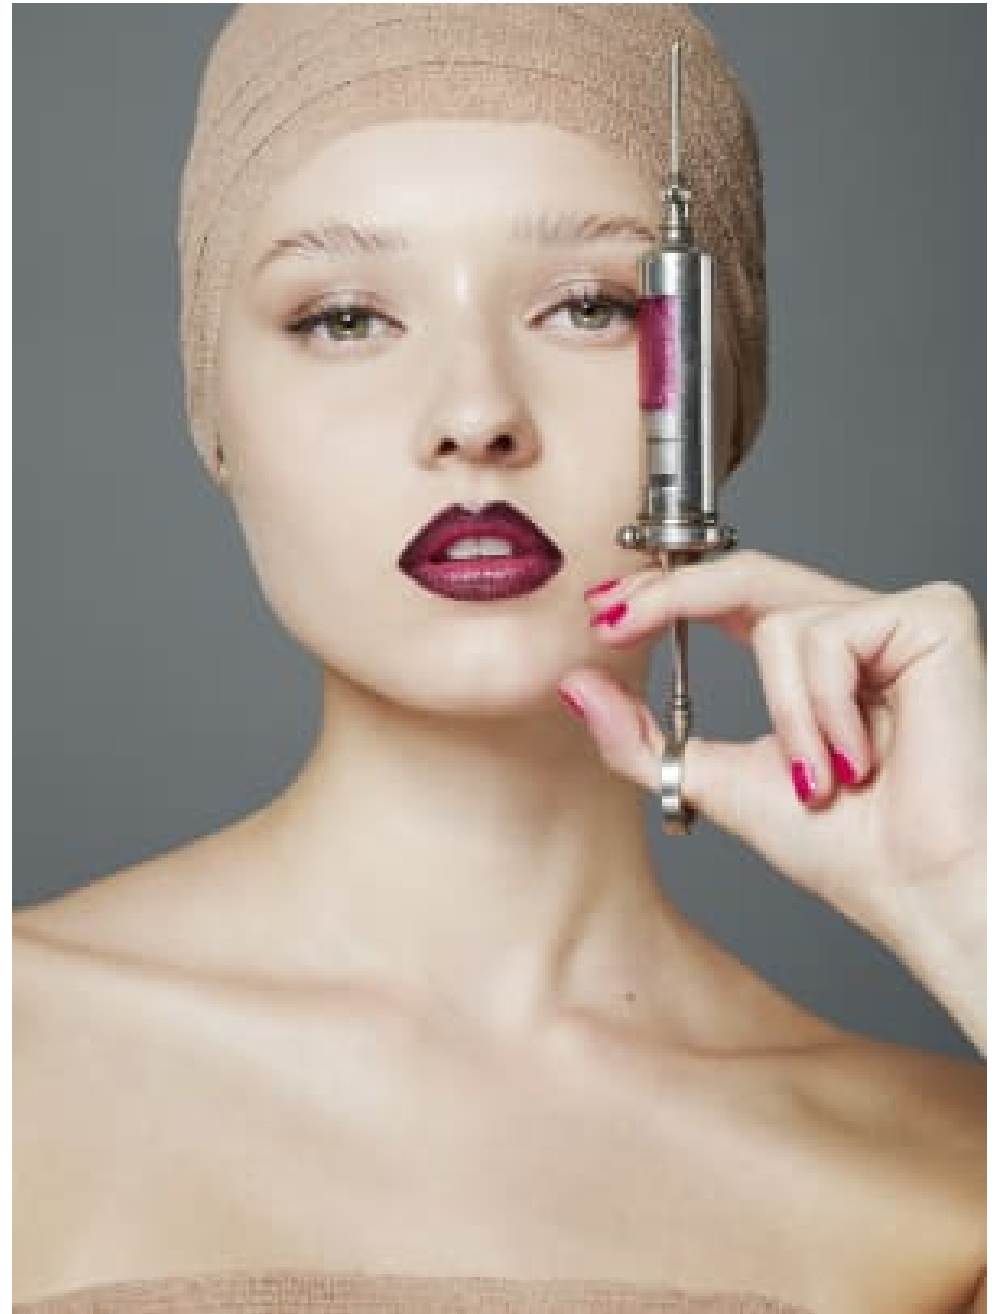

**CAROLHAYES
MANAGEMENT**
CREATIVE ARTIST & STYLE MANAGEMENT

020 7482 1555

www.carolhayesmanagement.co.uk