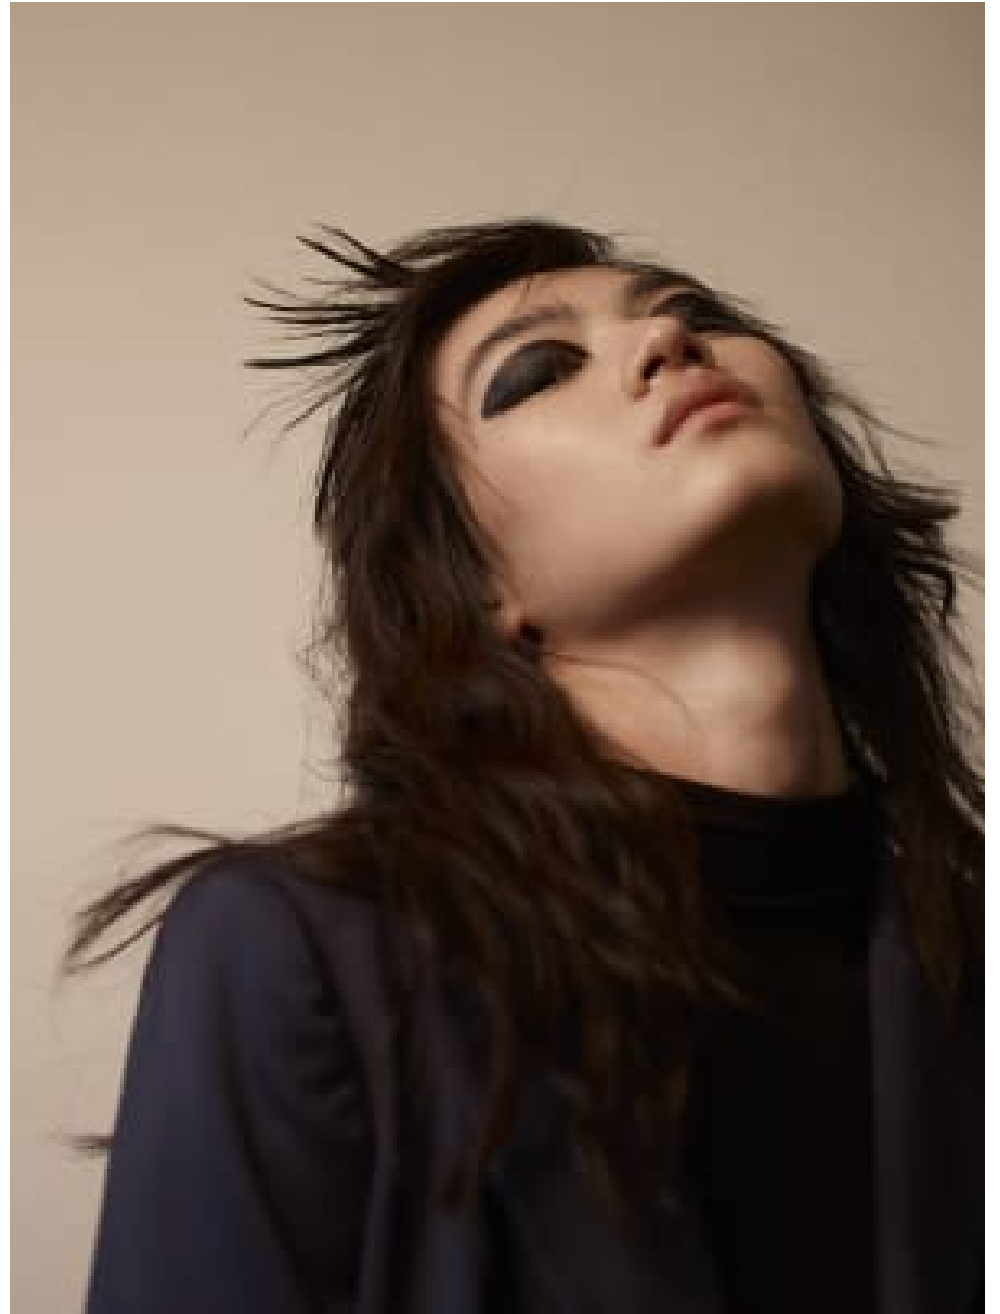

CAROLHAYES
MANAGEMENT
CREATIVE ARTIST & STYLE MANAGEMENT

020 7482 1555

www.carolhayesmanagement.co.uk