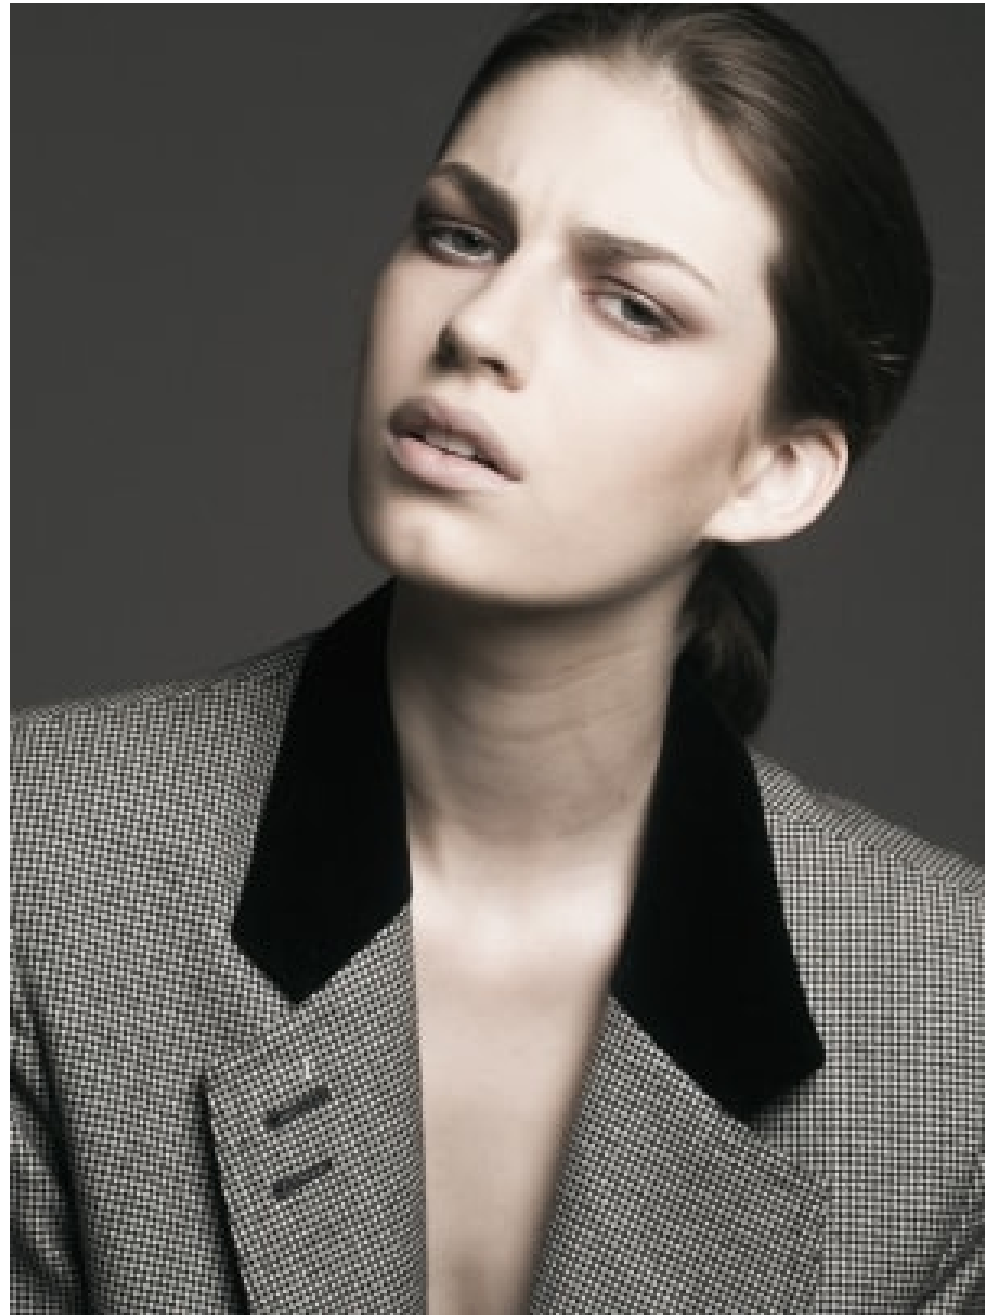

CAROLHAYES
MANAGEMENT
CREATIVE ARTIST & STYLE MANAGEMENT

020 7482 1555

www.carolhayesmanagement.co.uk