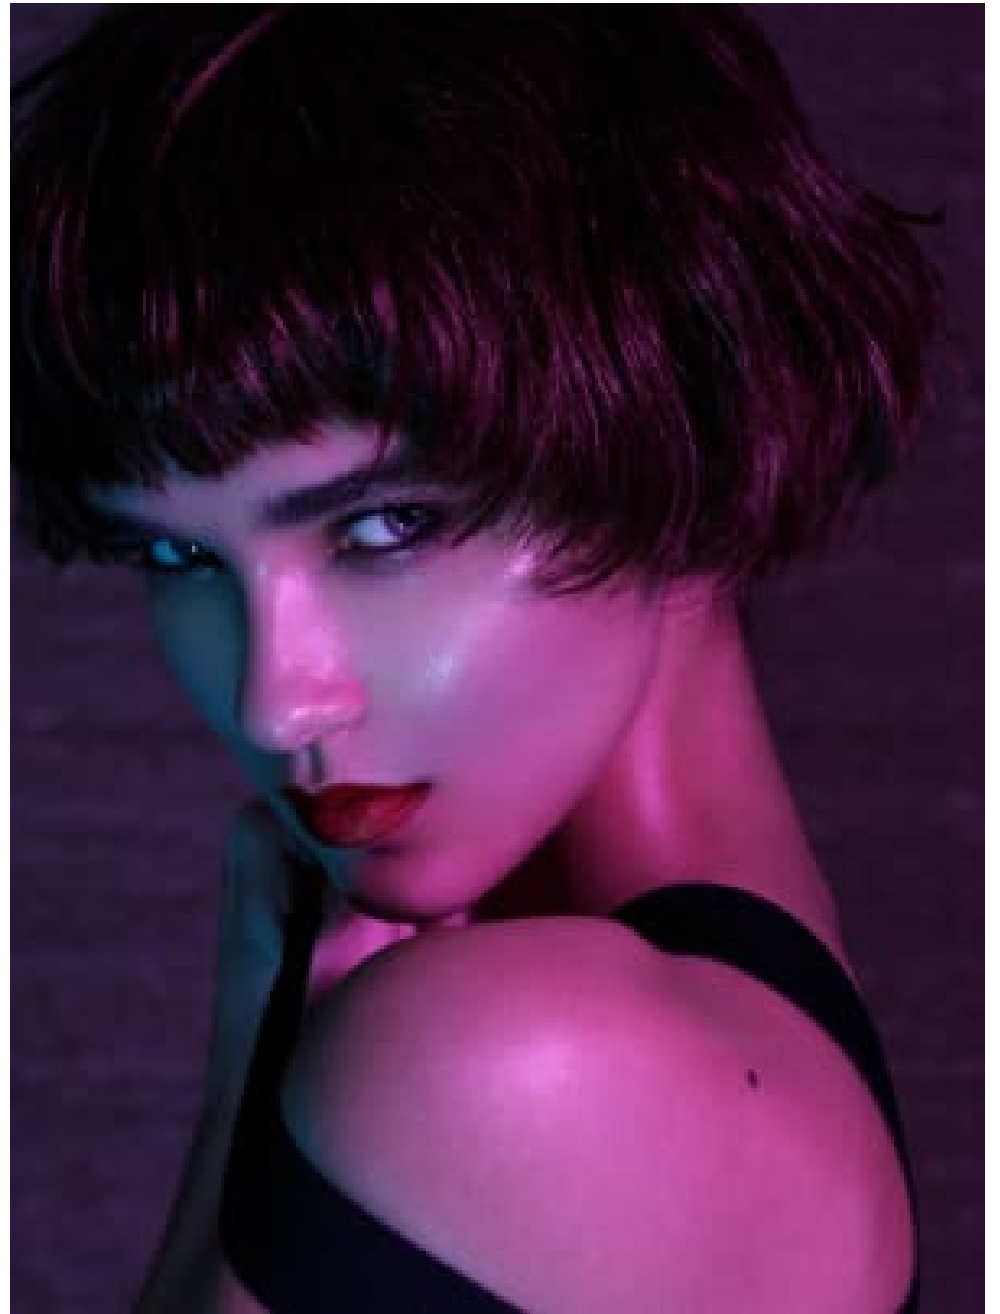

Emilie Plume - Paris
Makeup Artist
Beauty

CAROLHAYES
MANAGEMENT
CREATIVE ARTIST & STYLE MANAGEMENT

020 7482 1555

www.carolhayesmanagement.co.uk