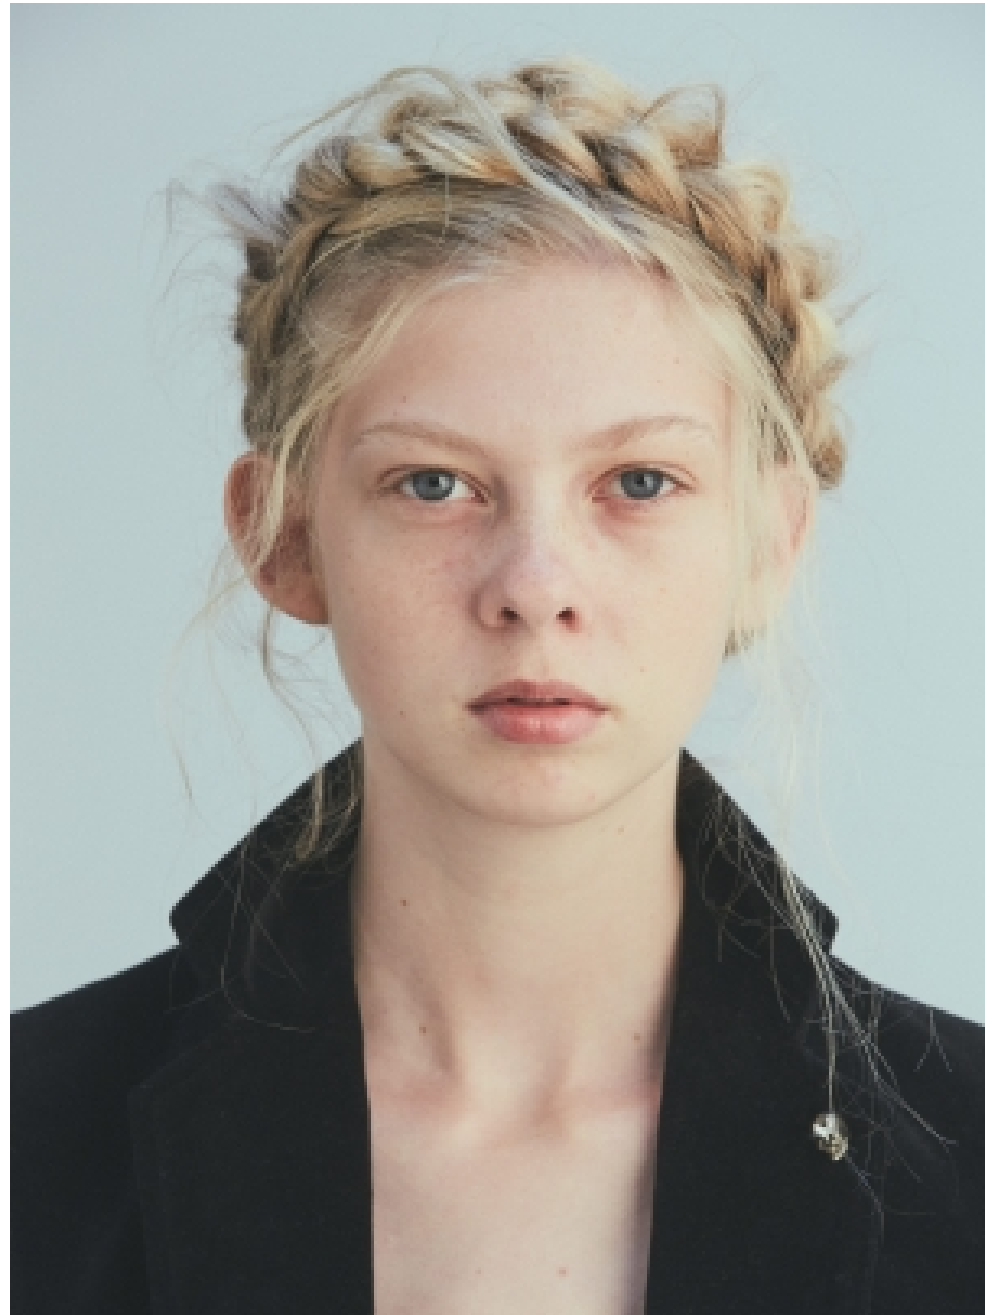

020 7482 1555

www.carolhayesmanagement.co.uk

Elvire Roux

Hair Stylist | Mens Grooming

Womens

**CAROLHAYES
MANAGEMENT**
CREATIVE ARTIST & STYLE MANAGEMENT

020 7482 1555

www.carolhayesmanagement.co.uk