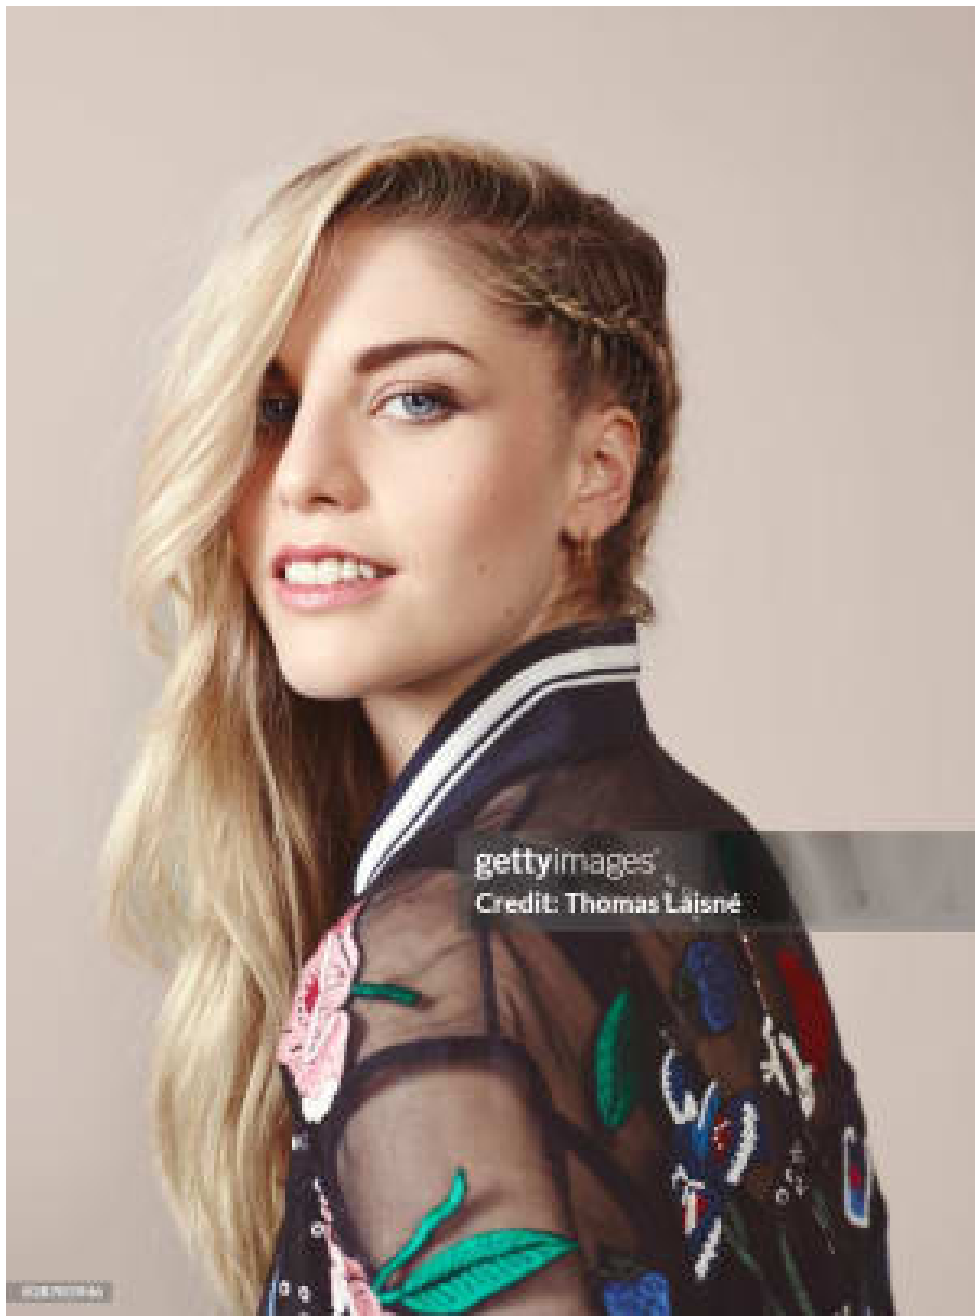

Elvire Roux
Hair Stylist | Mens Grooming
Red Carpet