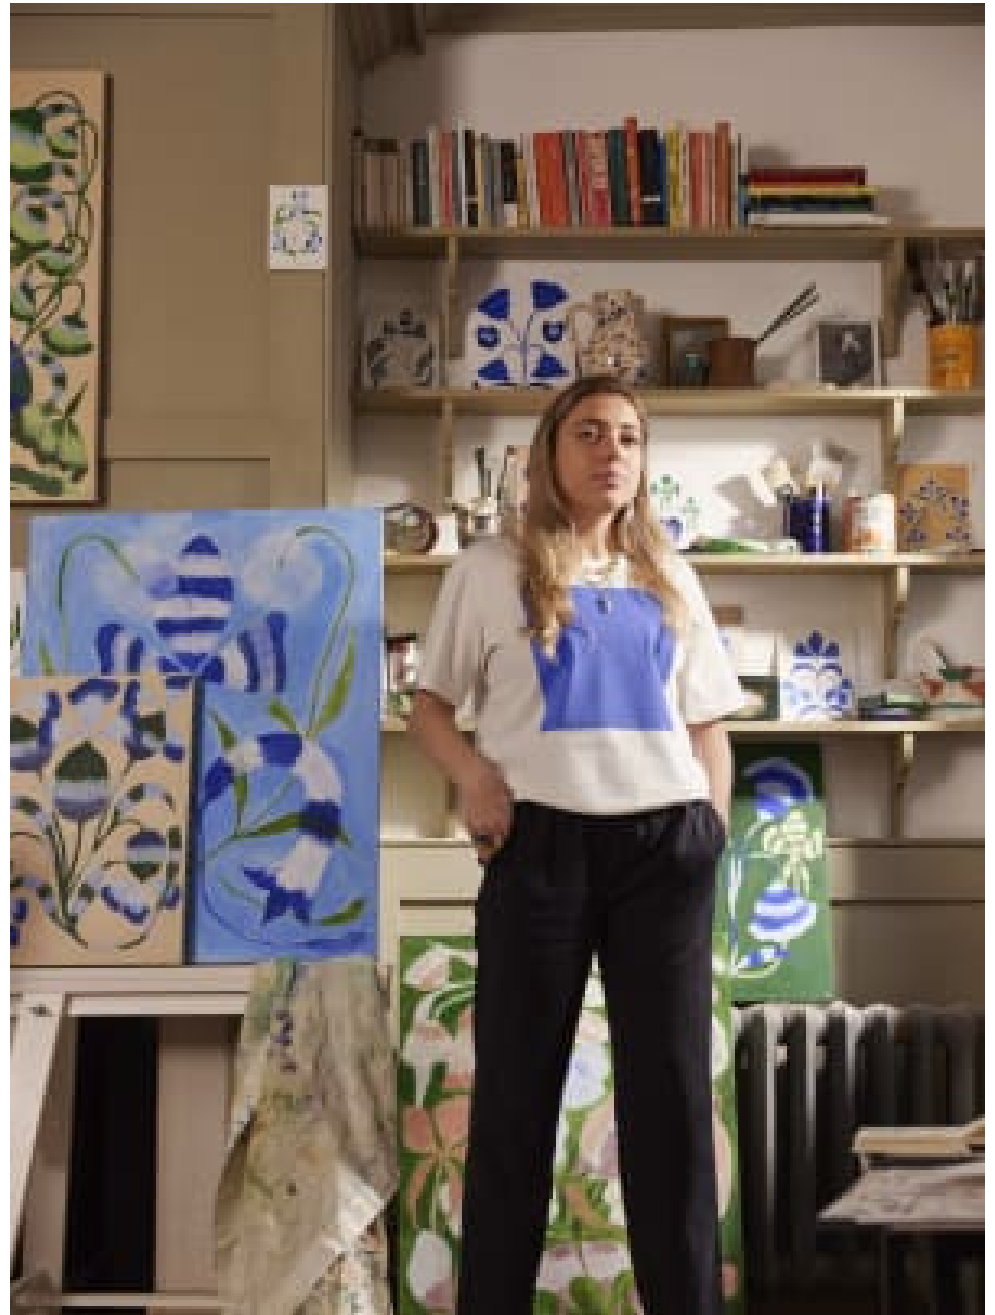

**CAROL HAYES
MANAGEMENT**
CREATIVE ARTIST & STYLE MANAGEMENT

020 7482 1555

www.carolhayesmanagement.co.uk