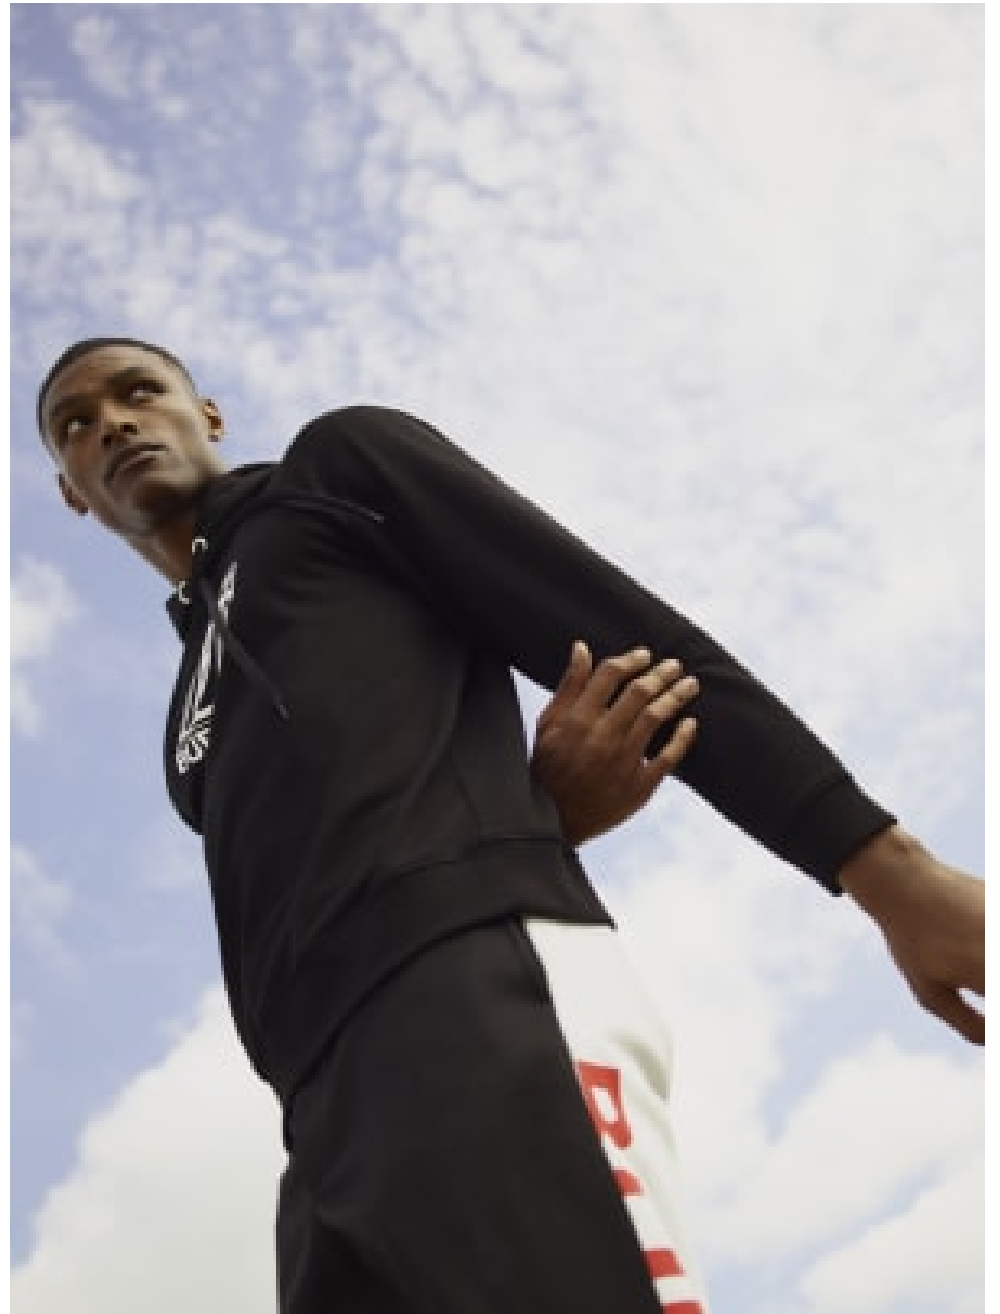

Chris Benns
Stylists | Womens | Mens
Mens

CAROLHAYES
MANAGEMENT
CREATIVE ARTIST & STYLE MANAGEMENT

020 7482 1555

www.carolhayesmanagement.co.uk