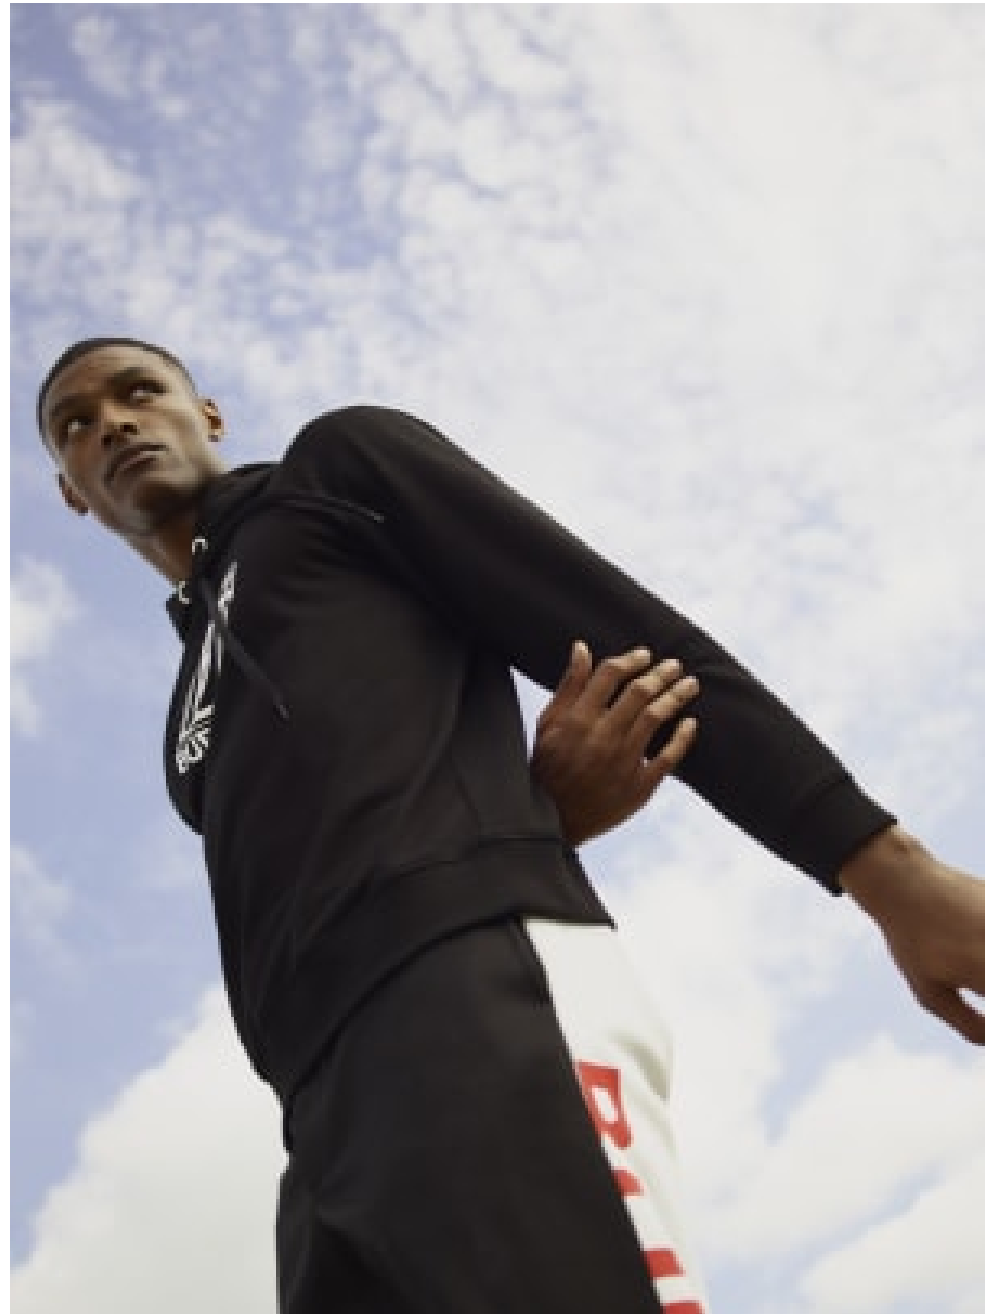

Chris Benns
Stylists | Womens | Mens
Mens

CAROLHAYES
MANAGEMENT
CREATIVE ARTIST & STYLE MANAGEMENT

020 7482 1555
www.carolhayesmanagement.co.uk