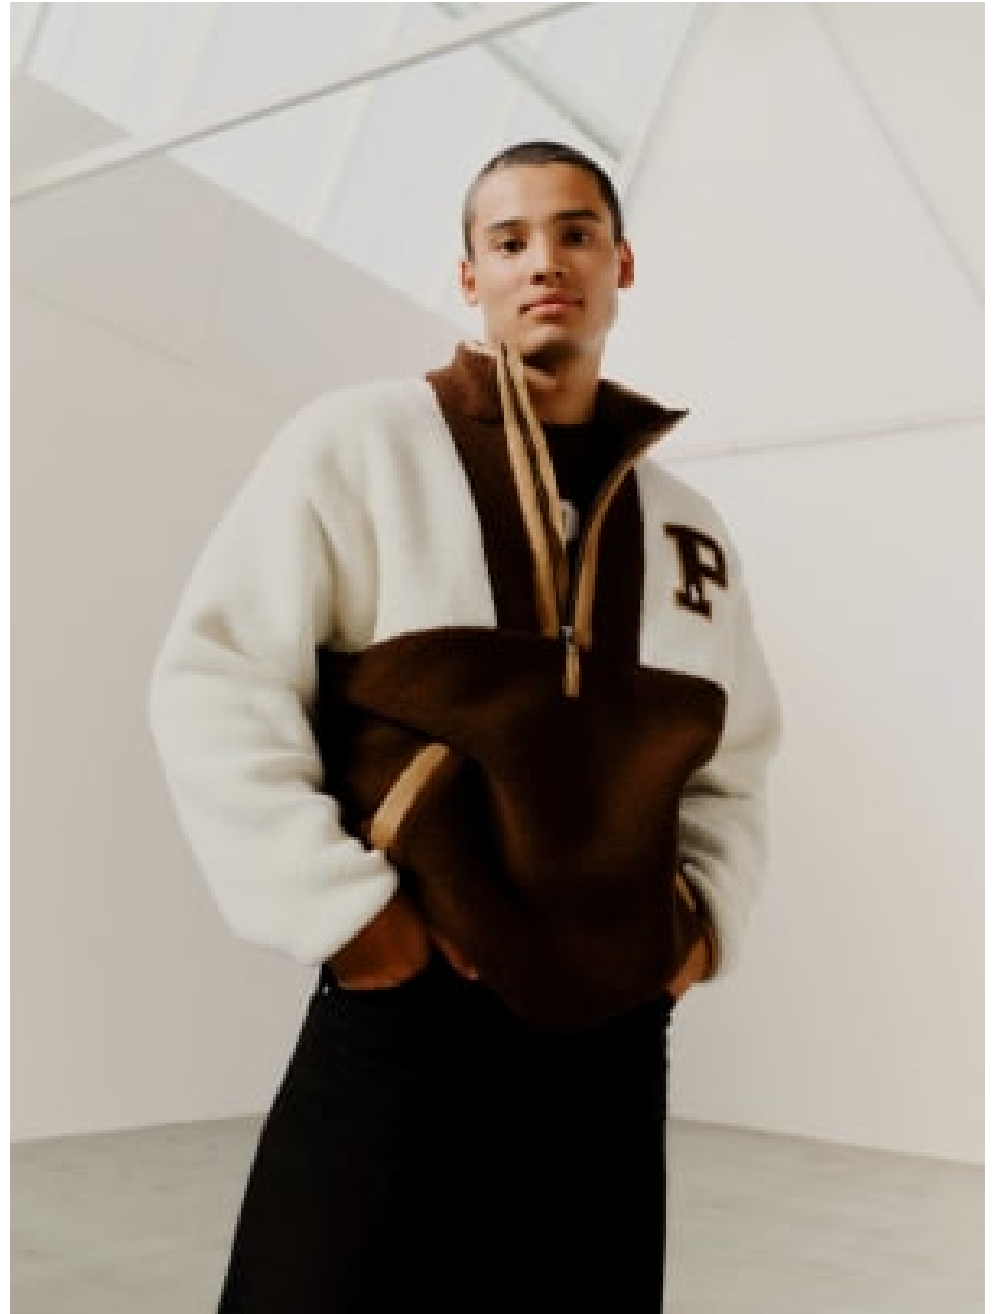

020 7482 1555

www.carolhayesmanagement.co.uk

Chris Bennis
Stylists | Womens | Mens
Mens

CAROLHAYES
MANAGEMENT
CREATIVE ARTIST & STYLE MANAGEMENT

020 7482 1555

www.carolhayesmanagement.co.uk

Chris Bennis

Stylists | Womens | Mens
Mens