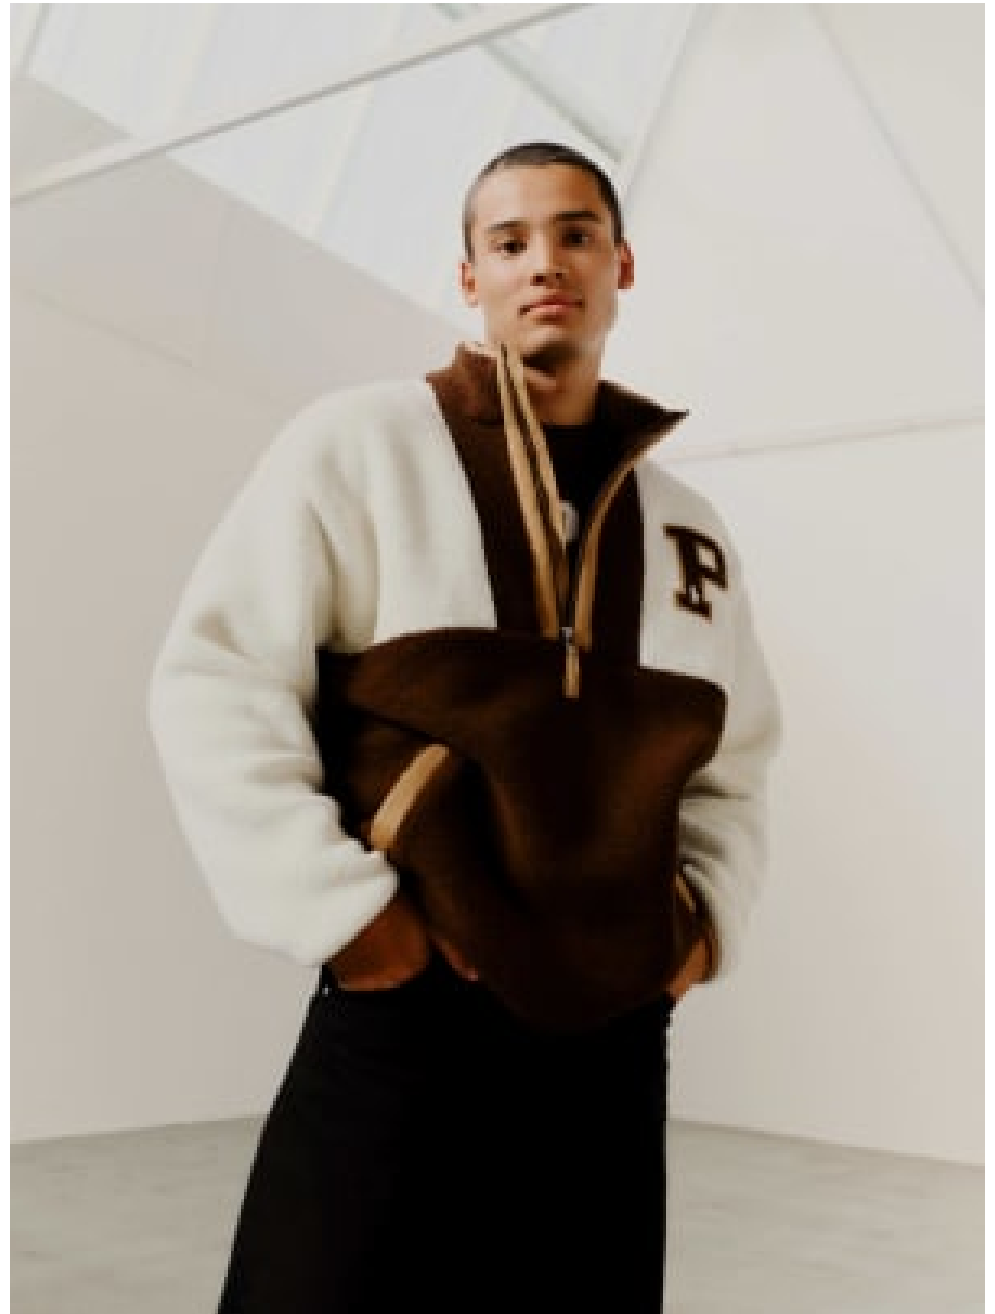

Chris Bennis

Stylists | Womens | Mens
Mens

**CAROLHAYES
MANAGEMENT**
CREATIVE ARTIST & STYLE MANAGEMENT

020 7482 1555

www.carolhayesmanagement.co.uk