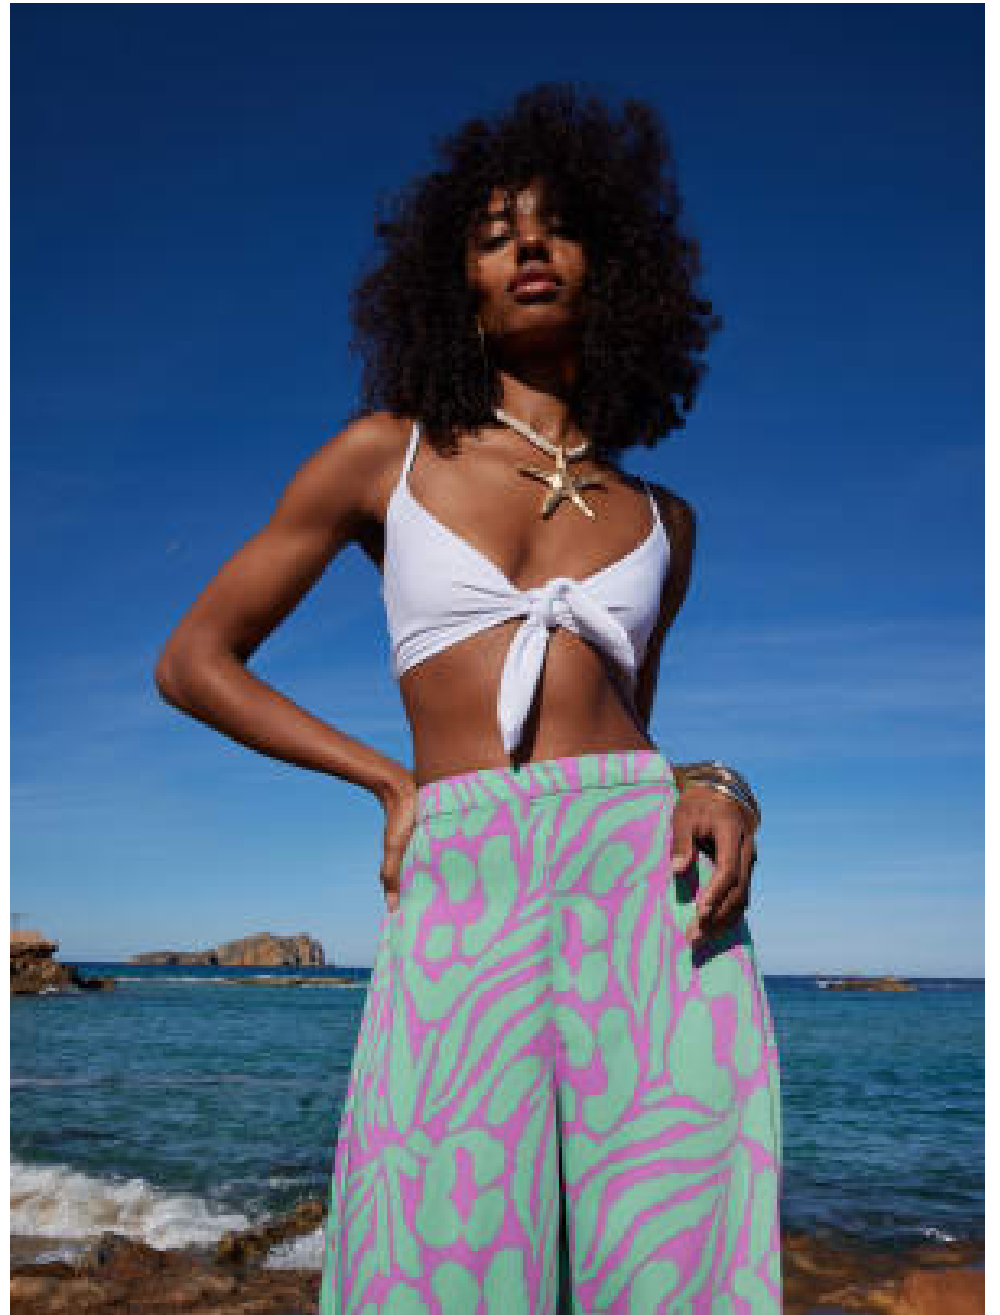

Charlotte Kennedy

Stylists | Womens | Mens | Still Life & Interior Stylists
Womens

CAROL HAYES
MANAGEMENT
CREATIVE ARTIST & STYLE MANAGEMENT

020 7482 1555

www.carolhayesmanagement.co.uk