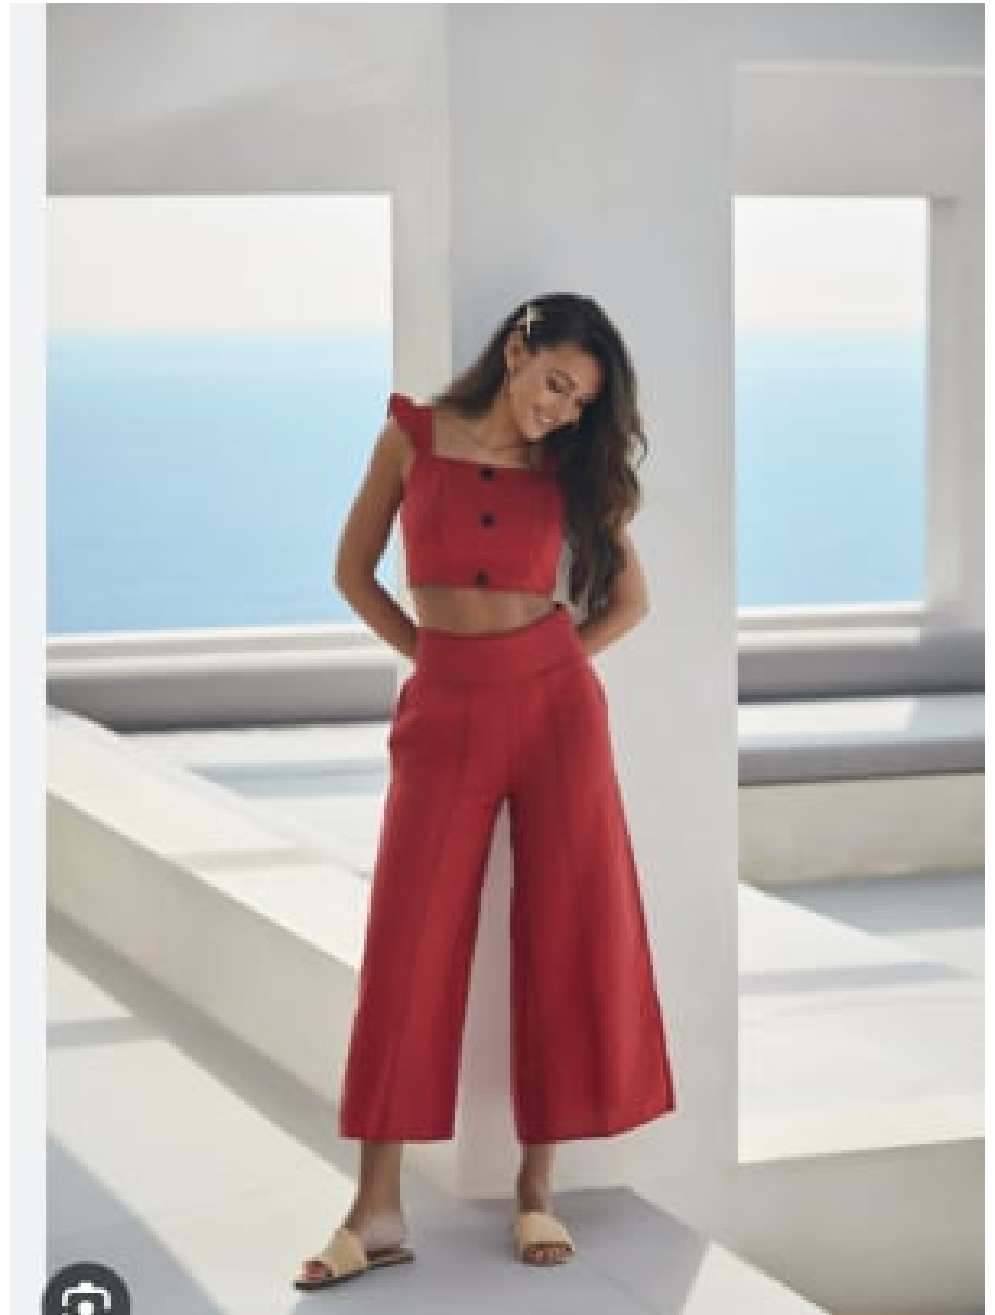

Charlotte Kennedy

Stylists | Womens | Mens | Still Life & Interior Stylists
Advertising

**CAROLHAYES
MANAGEMENT**
CREATIVE ARTIST & STYLE MANAGEMENT

020 7482 1555

www.carolhayesmanagement.co.uk