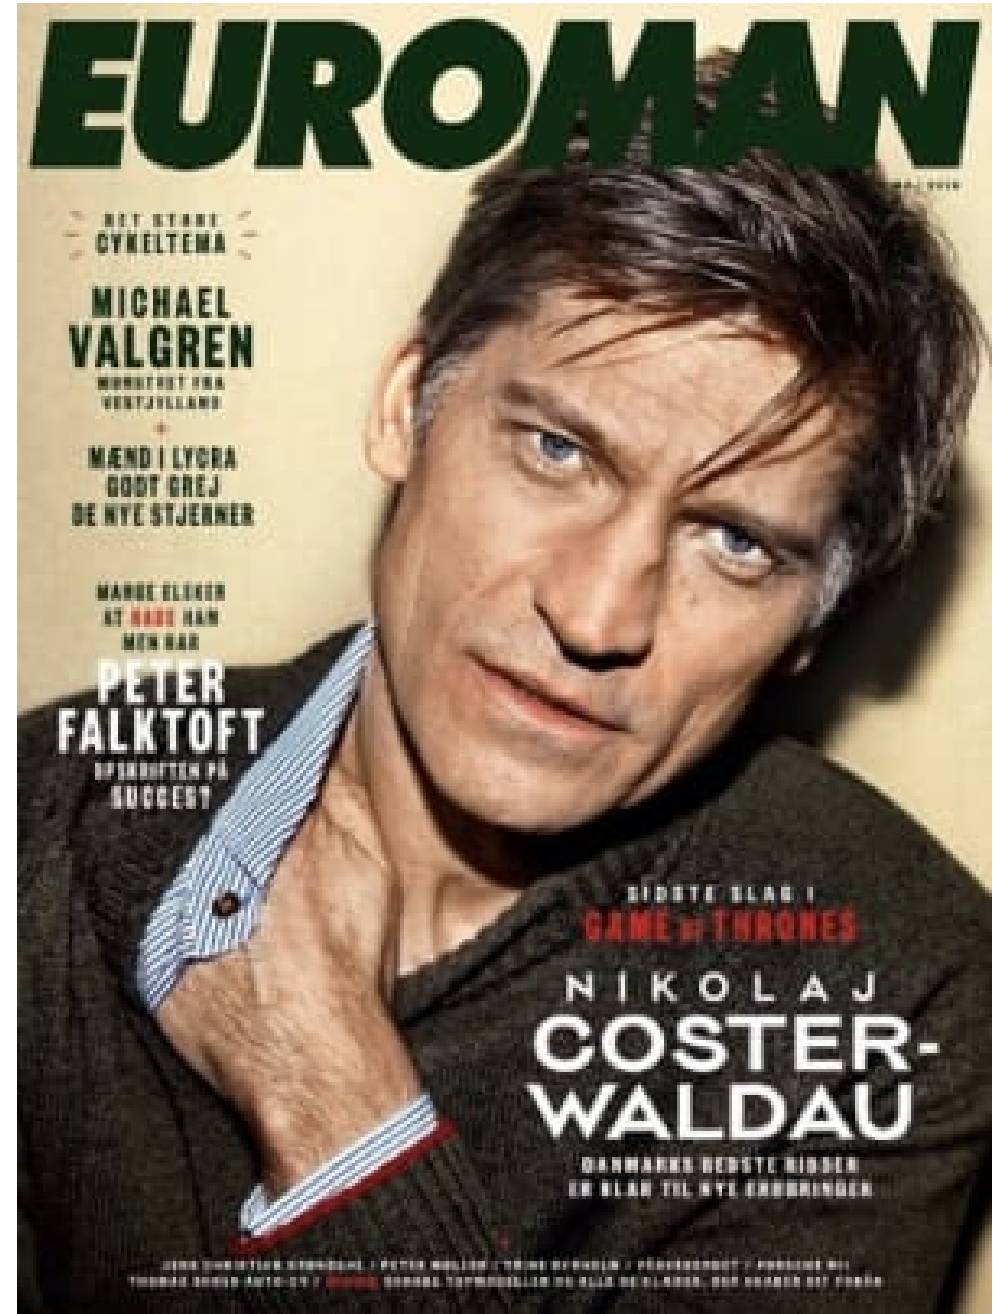

Charlie Duffy

Makeup Artist | Mens Grooming | Stylists | Womens | Kids | Presenters & Brands | Glands
Mens Celebrity

CAROLHAYES
MANAGEMENT
CREATIVE ARTIST & STYLE MANAGEMENT

020 7482 1555

www.carolhayesmanagement.co.uk