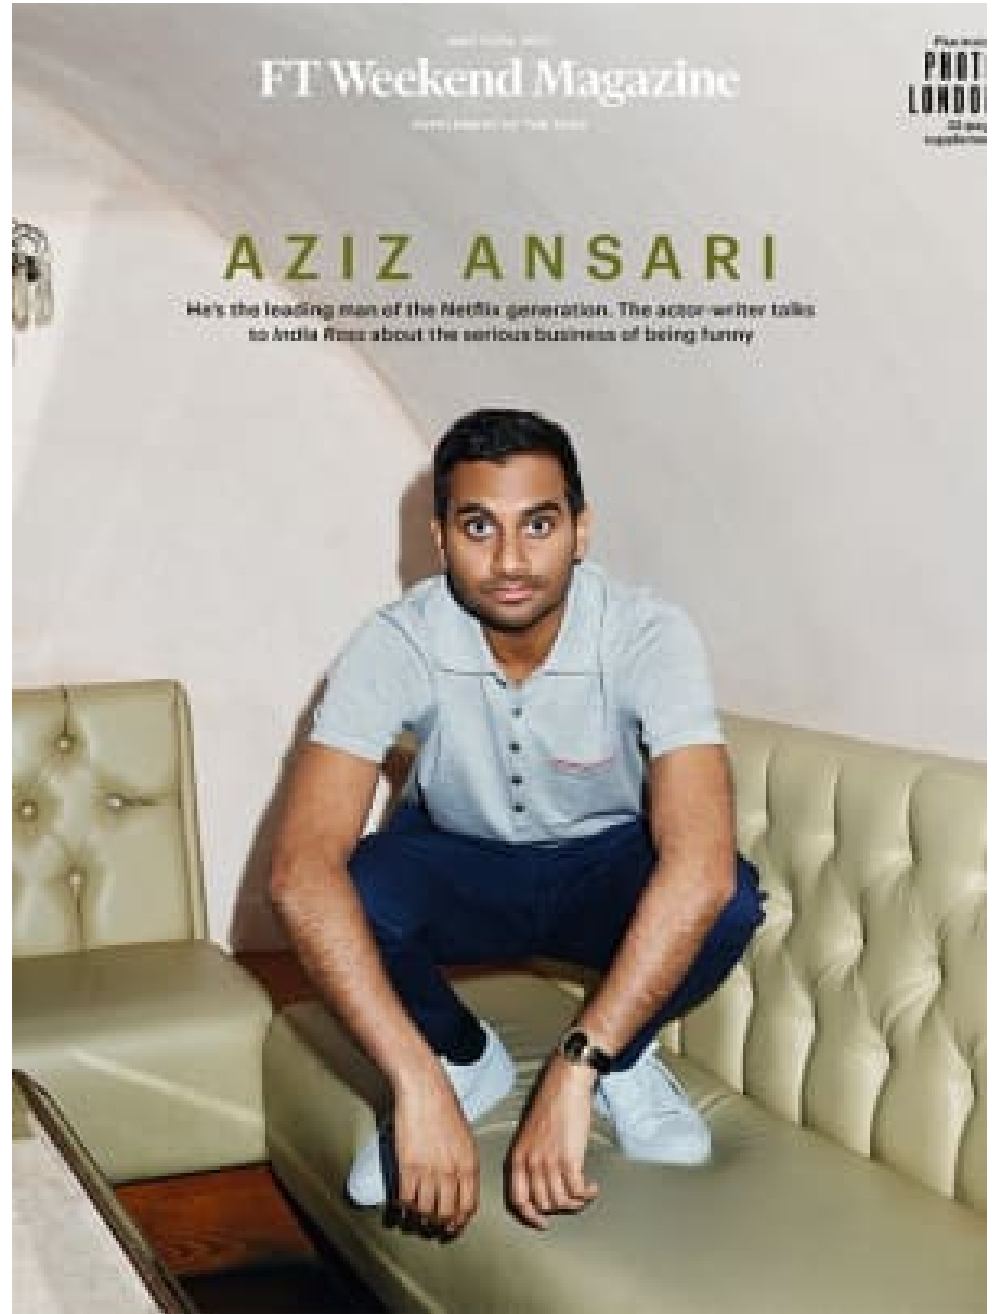

Charlie Duffy

Makeup Artist | Mens Grooming | Stylists | Womens | Kids | Presenters & Brands | Brands
Mens Celebrity

**CAROLHAYES
MANAGEMENT**
CREATIVE ARTIST & STYLE MANAGEMENT

020 7482 1555

www.carolhayesmanagement.co.uk