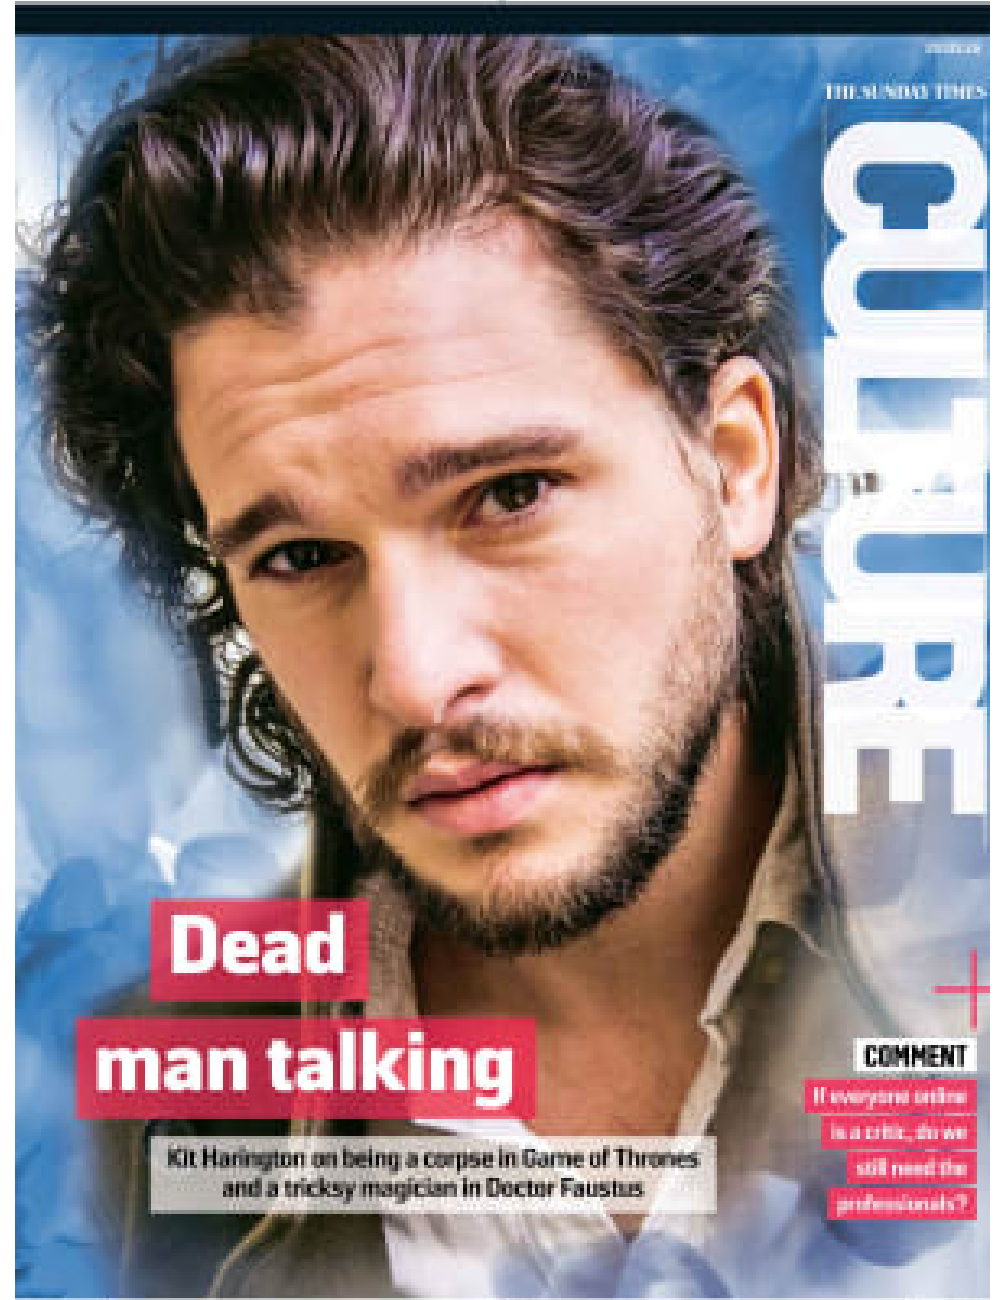

Charlie Duffy

Makeup Artist | Mens Grooming | Stylists | Womens | Kids | Presenters & Brands | Glands
Mens Celebrity

CAROLHAYES
MANAGEMENT
CREATIVE ARTIST & STYLE MANAGEMENT

020 7482 1555

www.carolhayesmanagement.co.uk