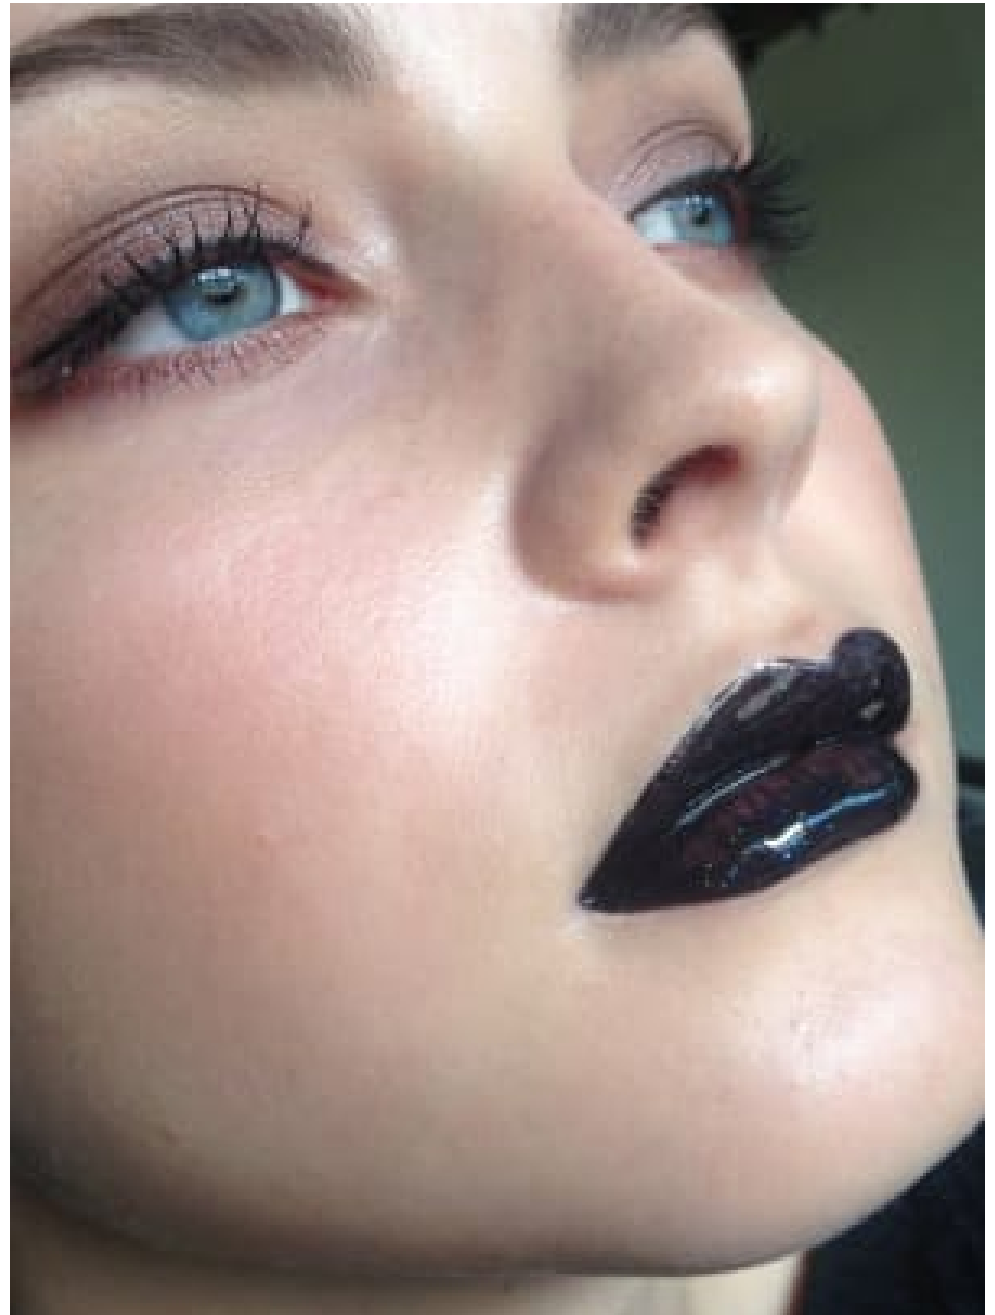

Carol Morley

Makeup Artist | Mens Grooming | Manicurists | Locations | Kids | Hair & Makeup
Beauty

CAROLHAYES
MANAGEMENT
CREATIVE ARTIST & STYLE MANAGEMENT

020 7482 1555

www.carolhayesmanagement.co.uk