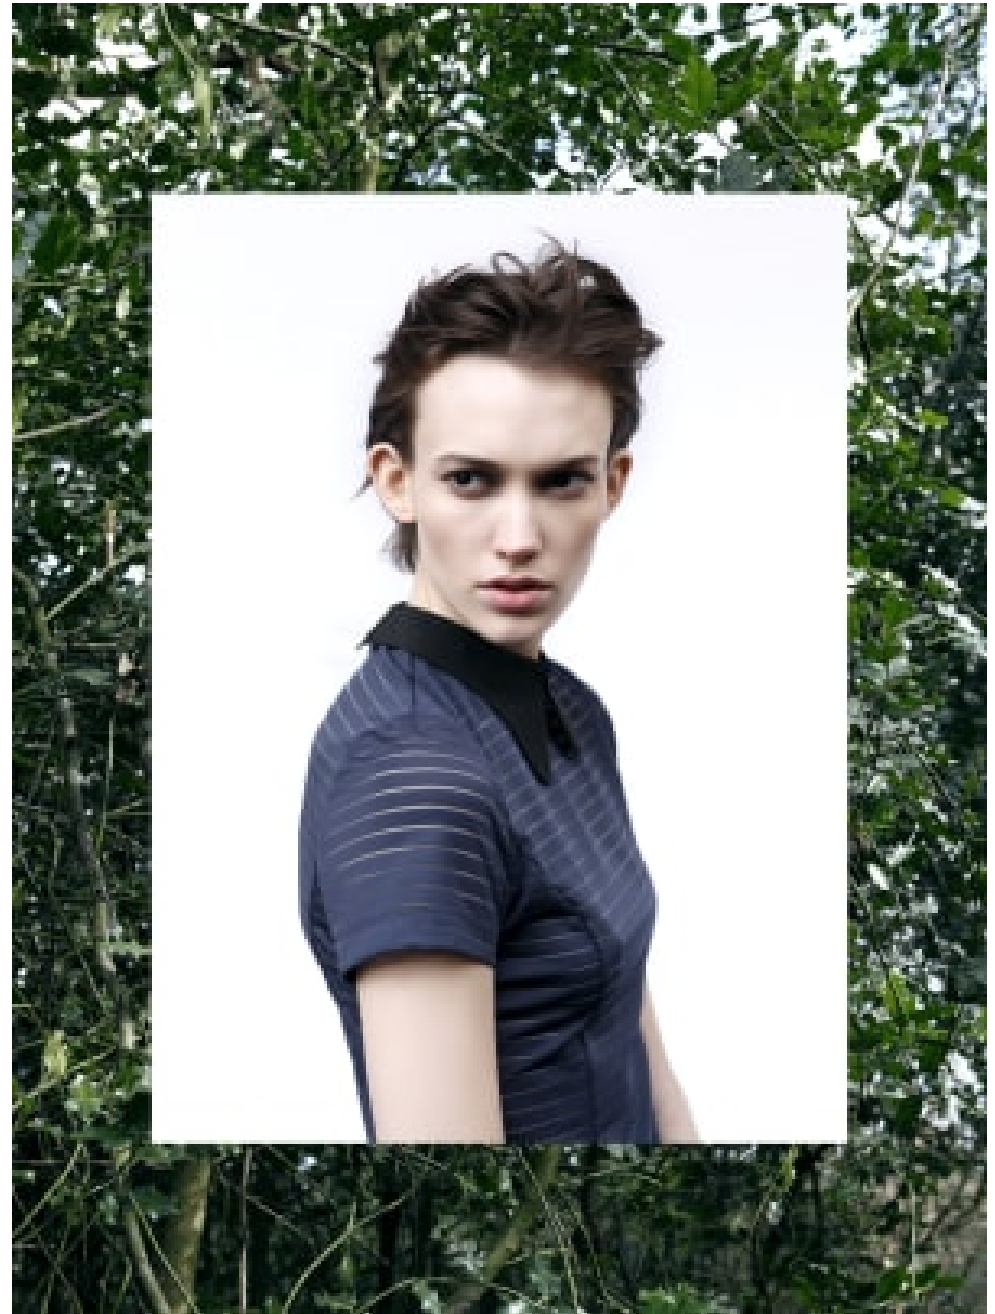

Carol Morley

Makeup Artist | Mens Grooming | Manicurists | Locations | Kids | Hair & Makeup
Women's Fashion

CAROLHAYES
MANAGEMENT
CREATIVE ARTIST & STYLE MANAGEMENT

020 7482 1555

www.carolhayesmanagement.co.uk