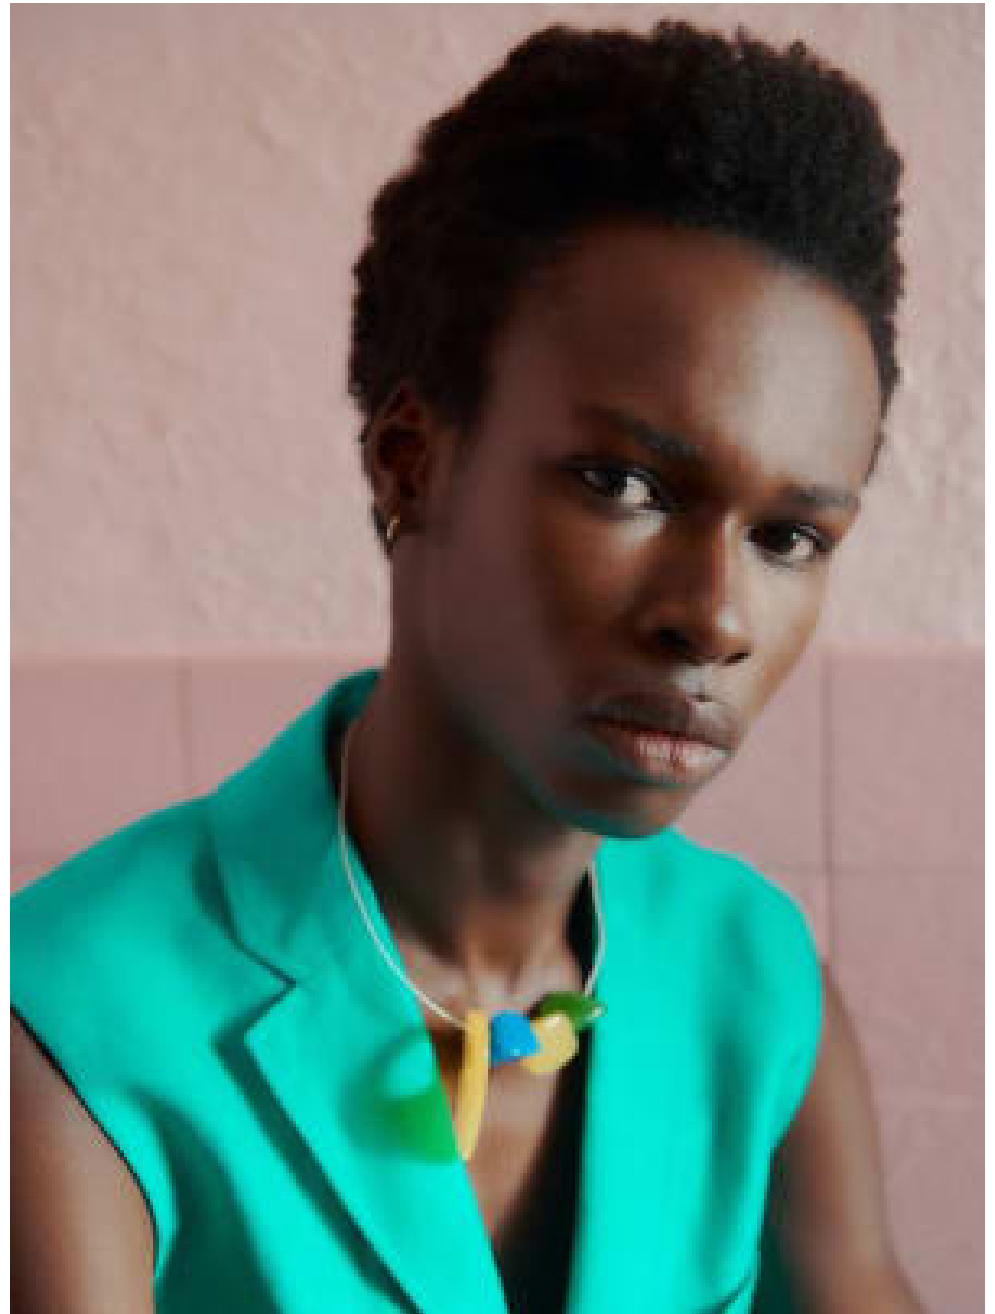

Carol Lopez Reid

Makeup Artist | Presenters & Brands
Editorial

**CAROLHAYES
MANAGEMENT**
CREATIVE ARTIST & STYLE MANAGEMENT

020 7482 1555

www.carolhayesmanagement.co.uk