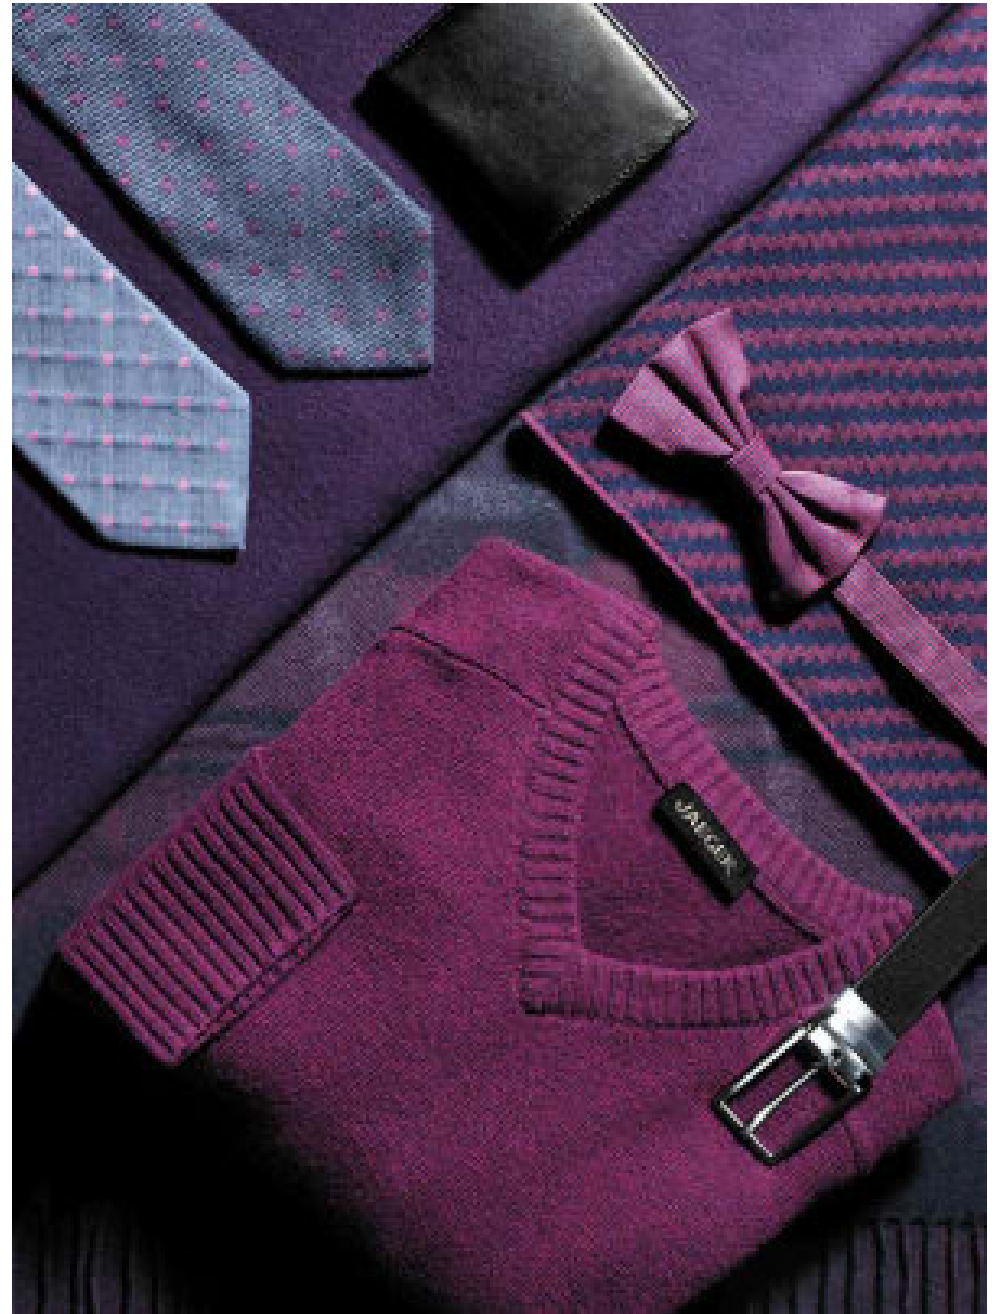

CAROL HAYES
MANAGEMENT
CREATIVE ARTIST & STYLE MANAGEMENT

020 7482 1555

www.carolhayesmanagement.co.uk