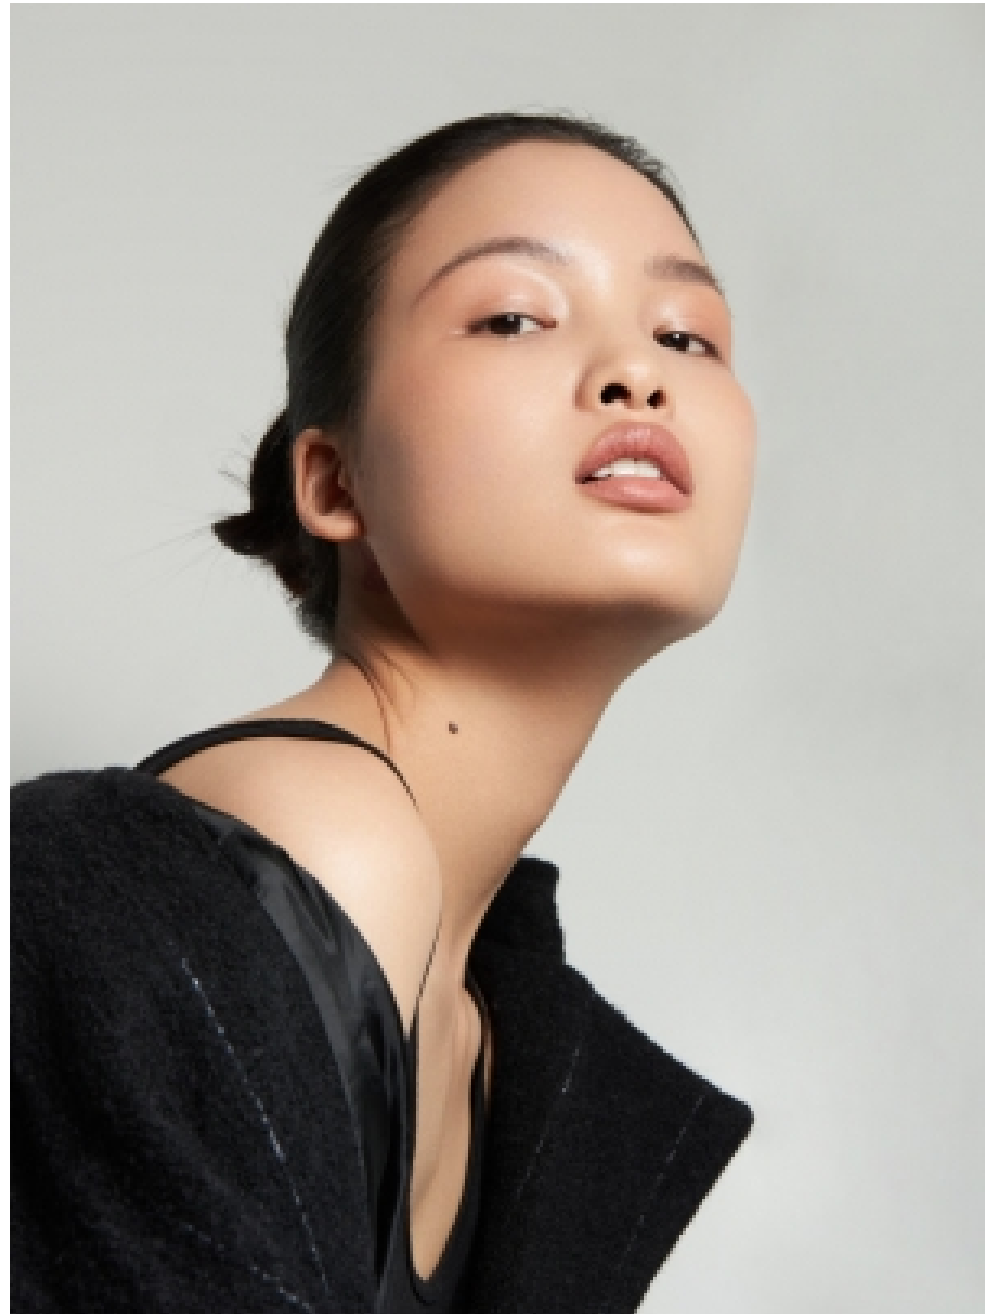

**CAROLHAYES
MANAGEMENT**
CREATIVE ARTIST & STYLE MANAGEMENT

020 7482 1555

www.carolhayesmanagement.co.uk