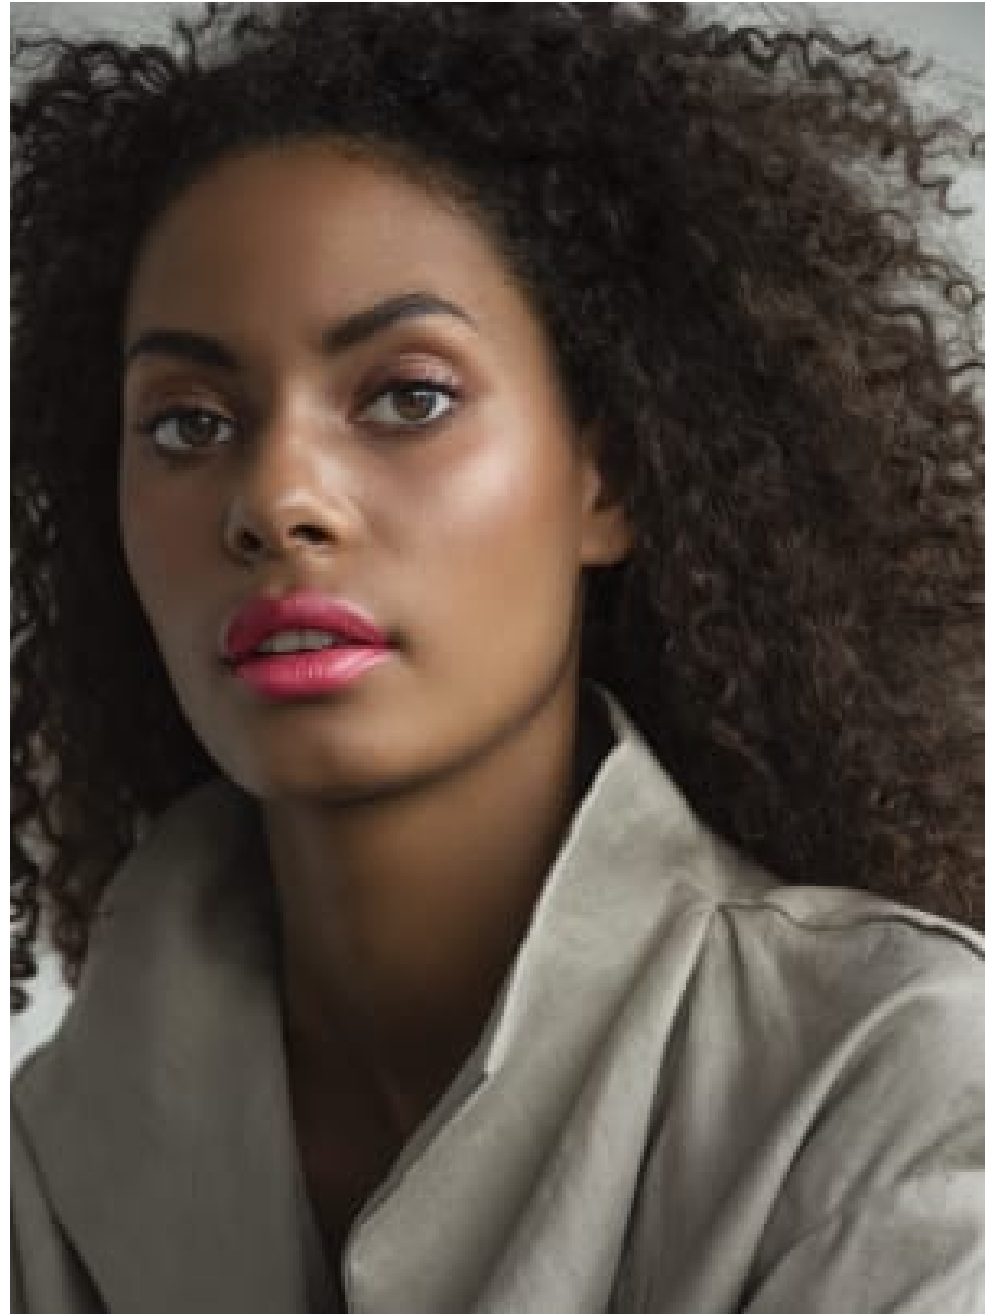

Beth Alderson

Makeup Artist | Hair Stylist | Mens Grooming
Beauty

**CAROLHAYES
MANAGEMENT**
CREATIVE ARTIST & STYLE MANAGEMENT

020 7482 1555

www.carolhayesmanagement.co.uk