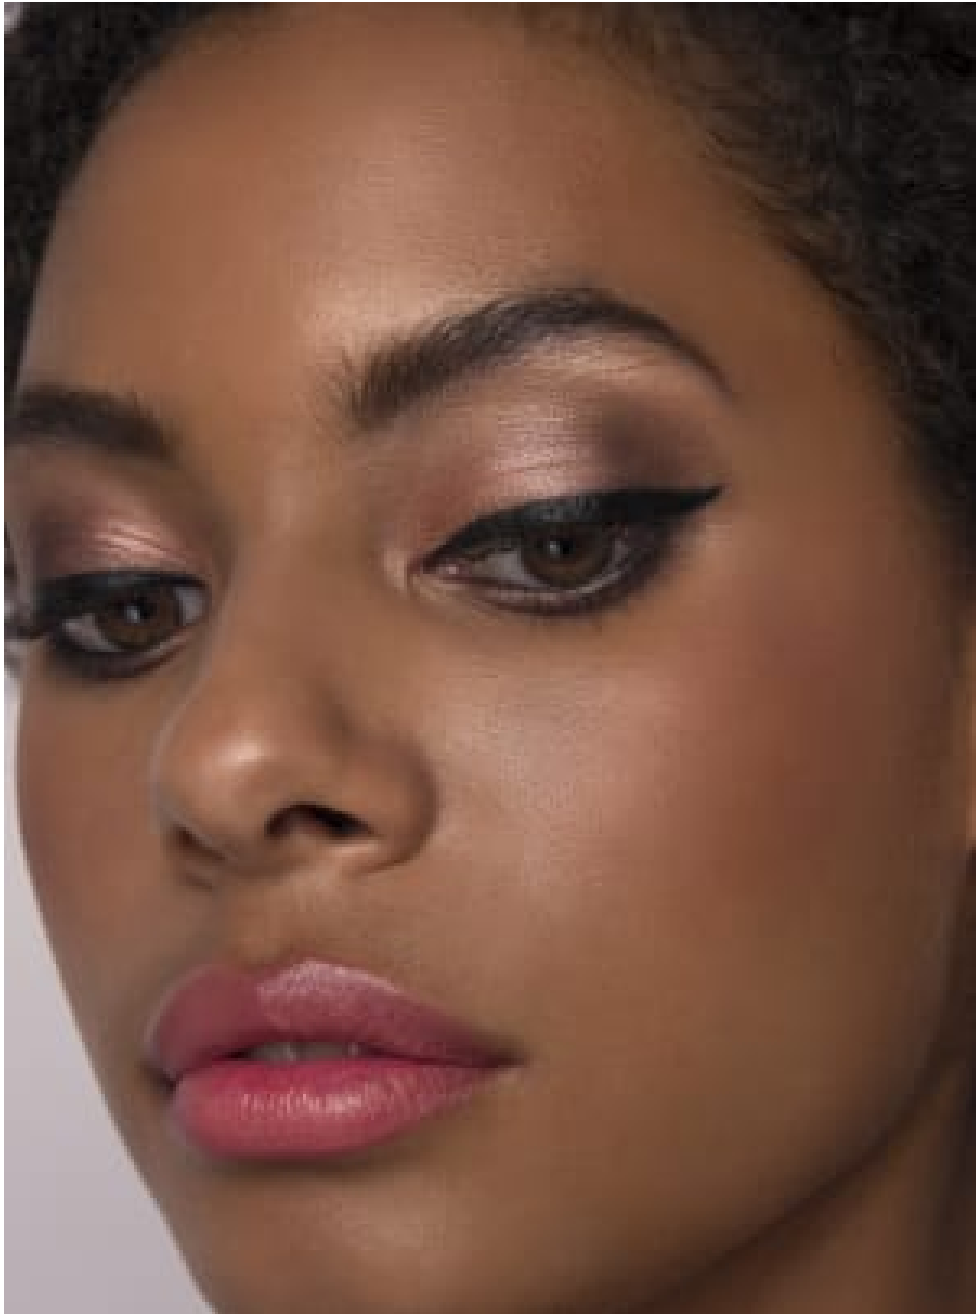

**Beth Alderson**

Makeup Artist | Hair Stylist | Mens Grooming  
Beauty

**CAROLHAYES**  
**MANAGEMENT**  
CREATIVE ARTIST & STYLE MANAGEMENT

020 7482 1555

[www.carolhayesmanagement.co.uk](http://www.carolhayesmanagement.co.uk)