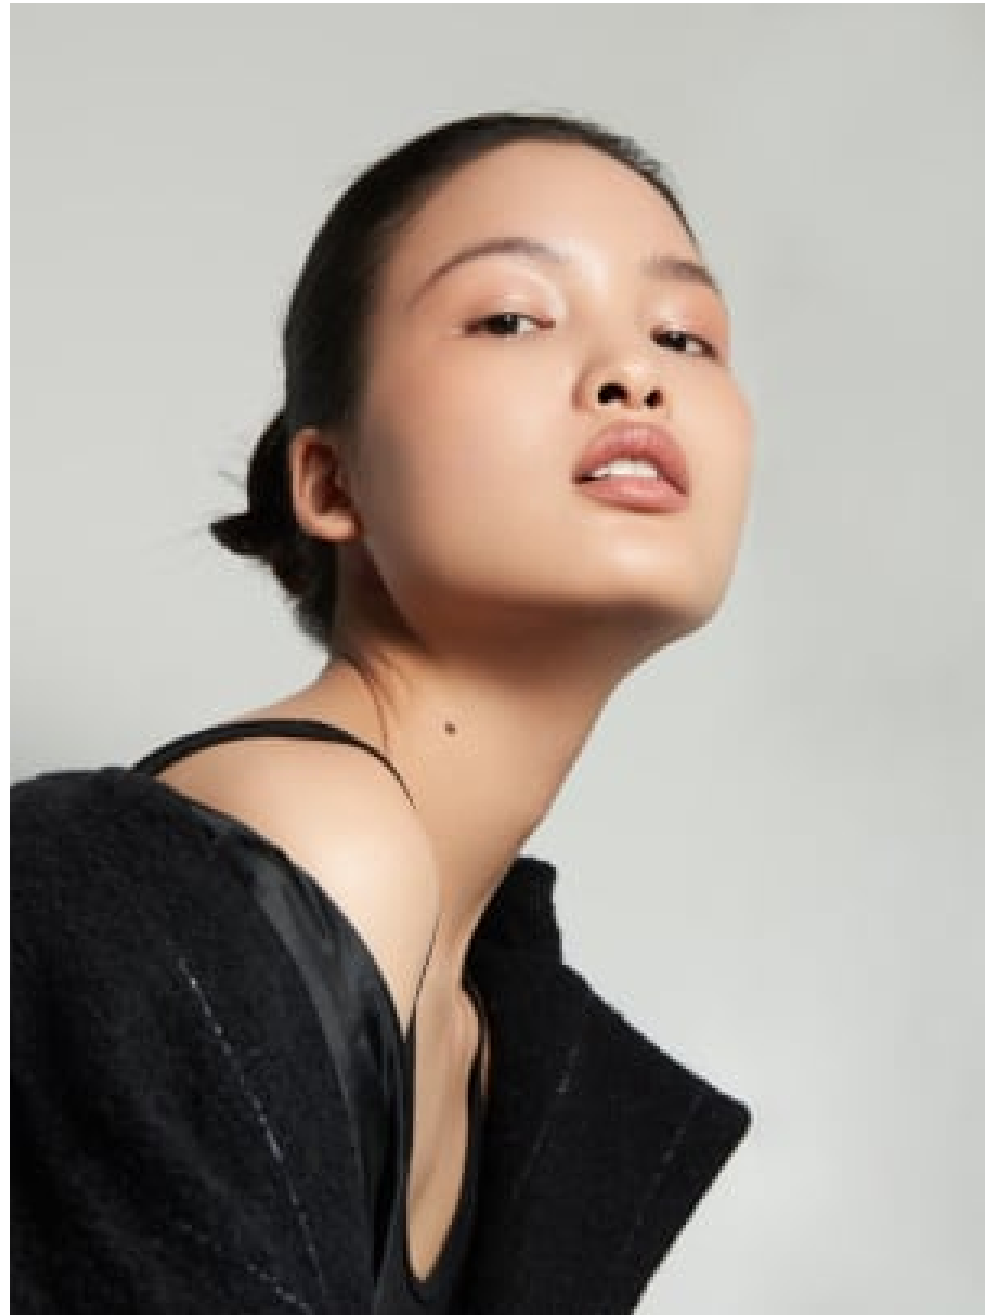

**CAROLHAYES
MANAGEMENT**
CREATIVE ARTIST & STYLE MANAGEMENT

020 7482 1555

www.carolhayesmanagement.co.uk