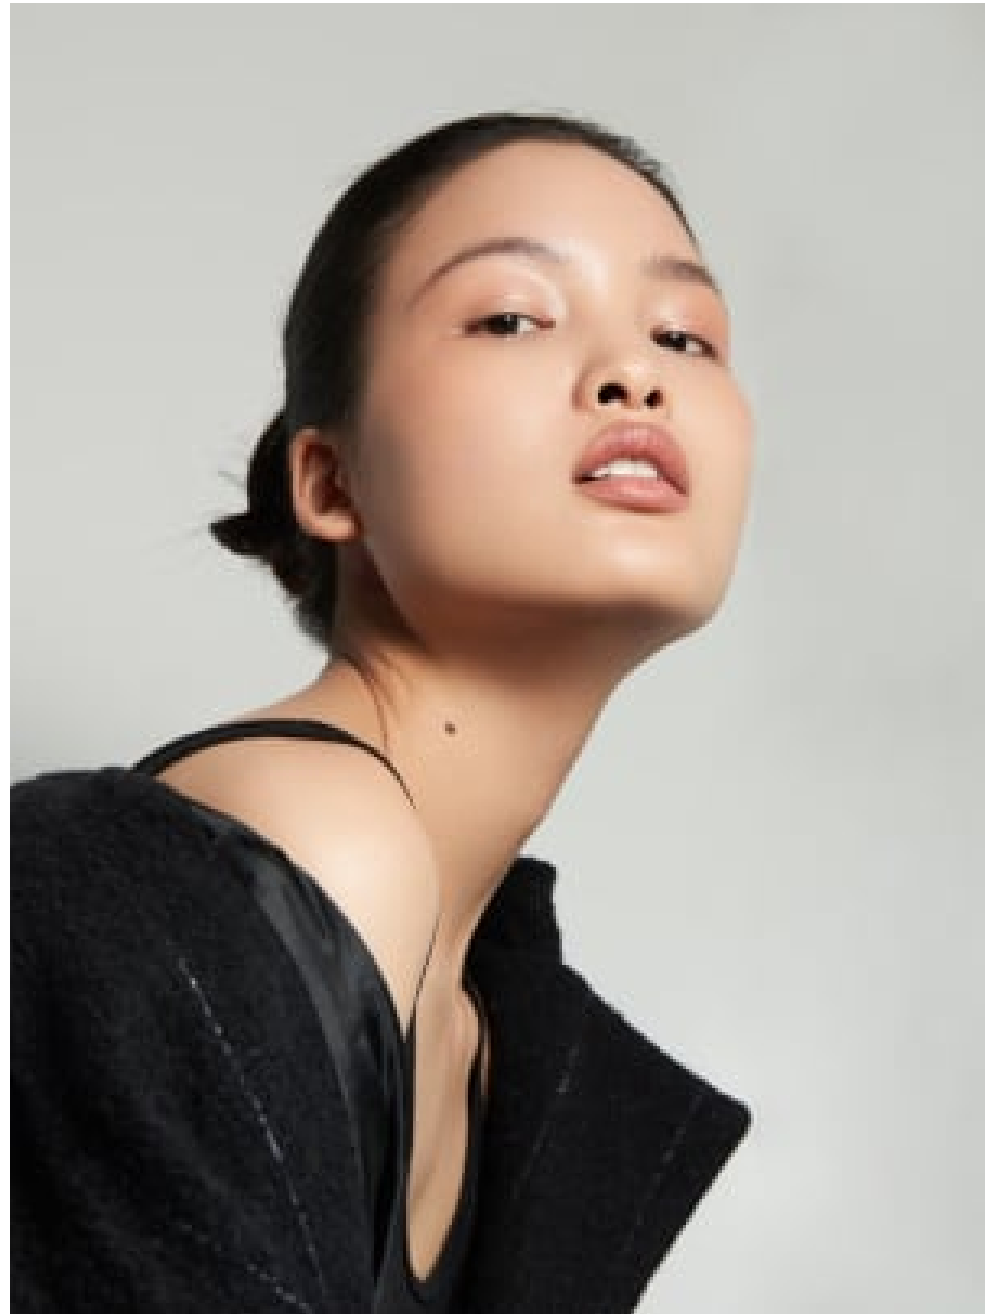

**CAROLHAYES
MANAGEMENT**
CREATIVE ARTIST & STYLE MANAGEMENT

020 7482 1555

www.carolhayesmanagement.co.uk