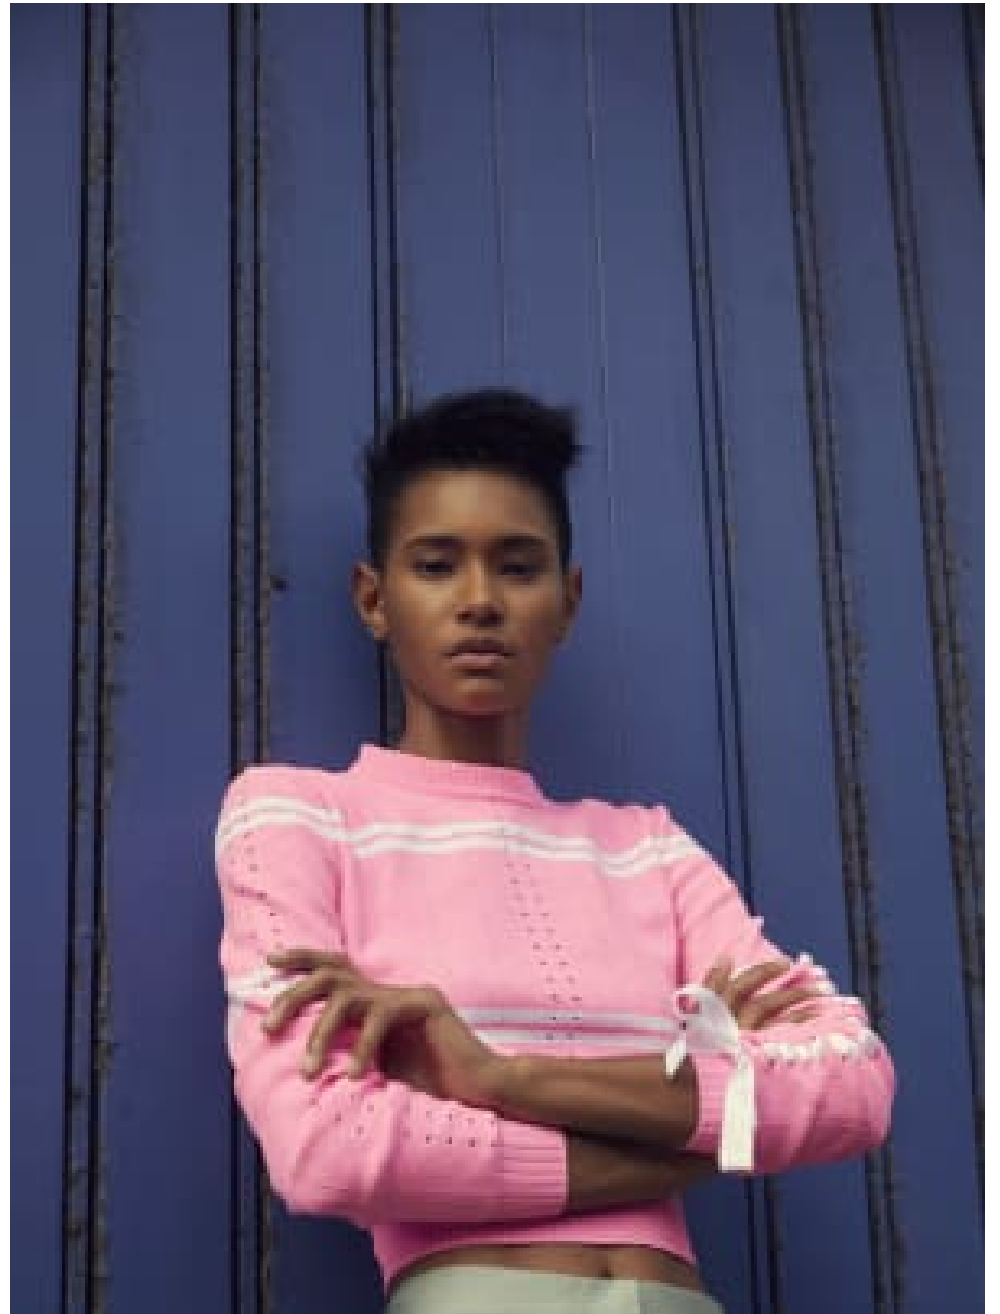

**CAROLHAYES
MANAGEMENT**
CREATIVE ARTIST & STYLE MANAGEMENT

020 7482 1555

www.carolhayesmanagement.co.uk