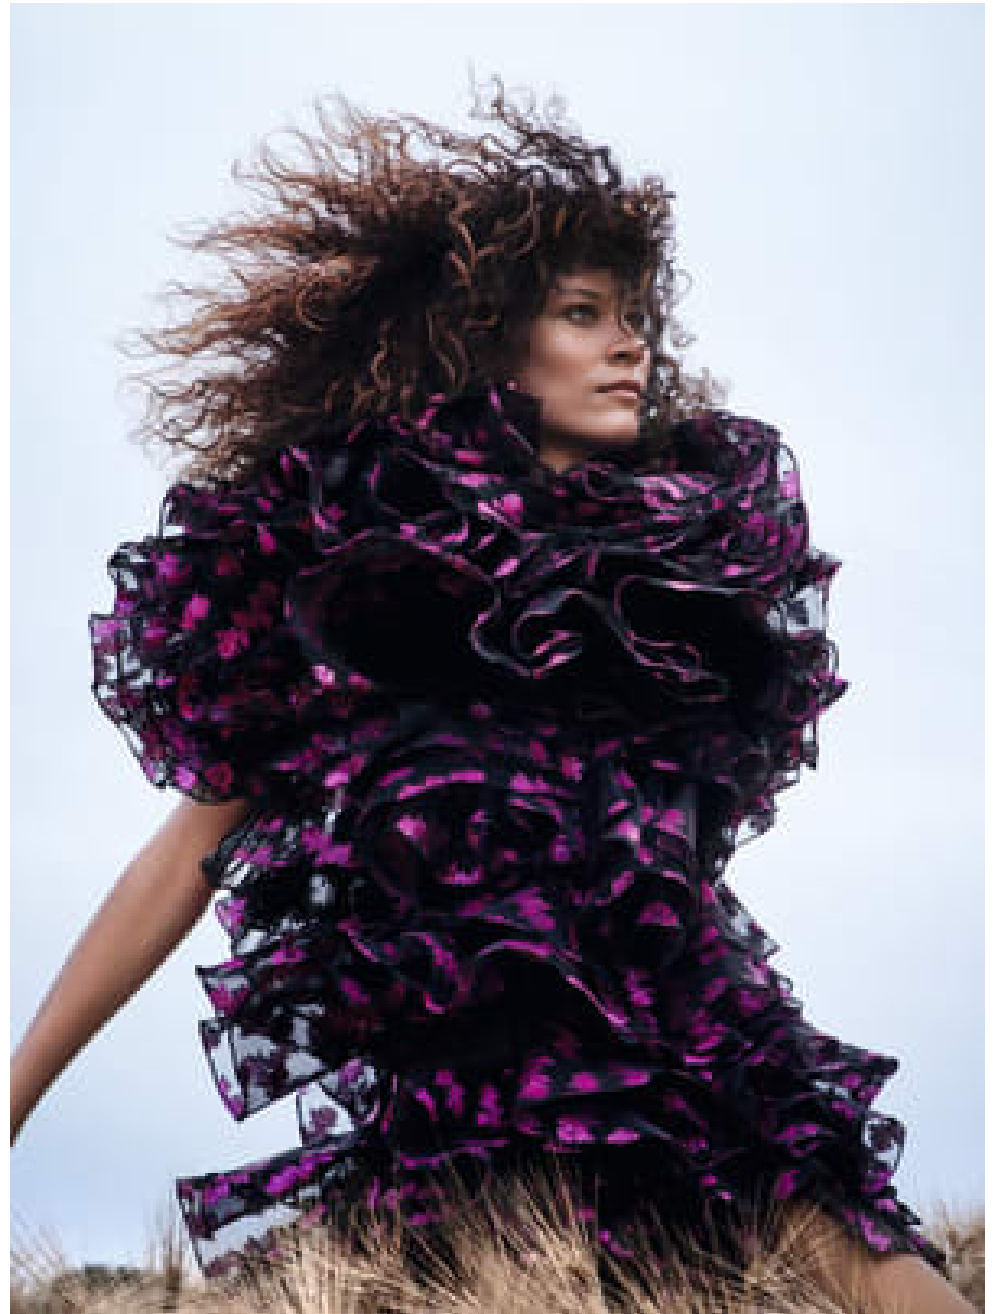

**CAROLHAYES
MANAGEMENT**
CREATIVE ARTIST & STYLE MANAGEMENT

020 7482 1555

www.carolhayesmanagement.co.uk